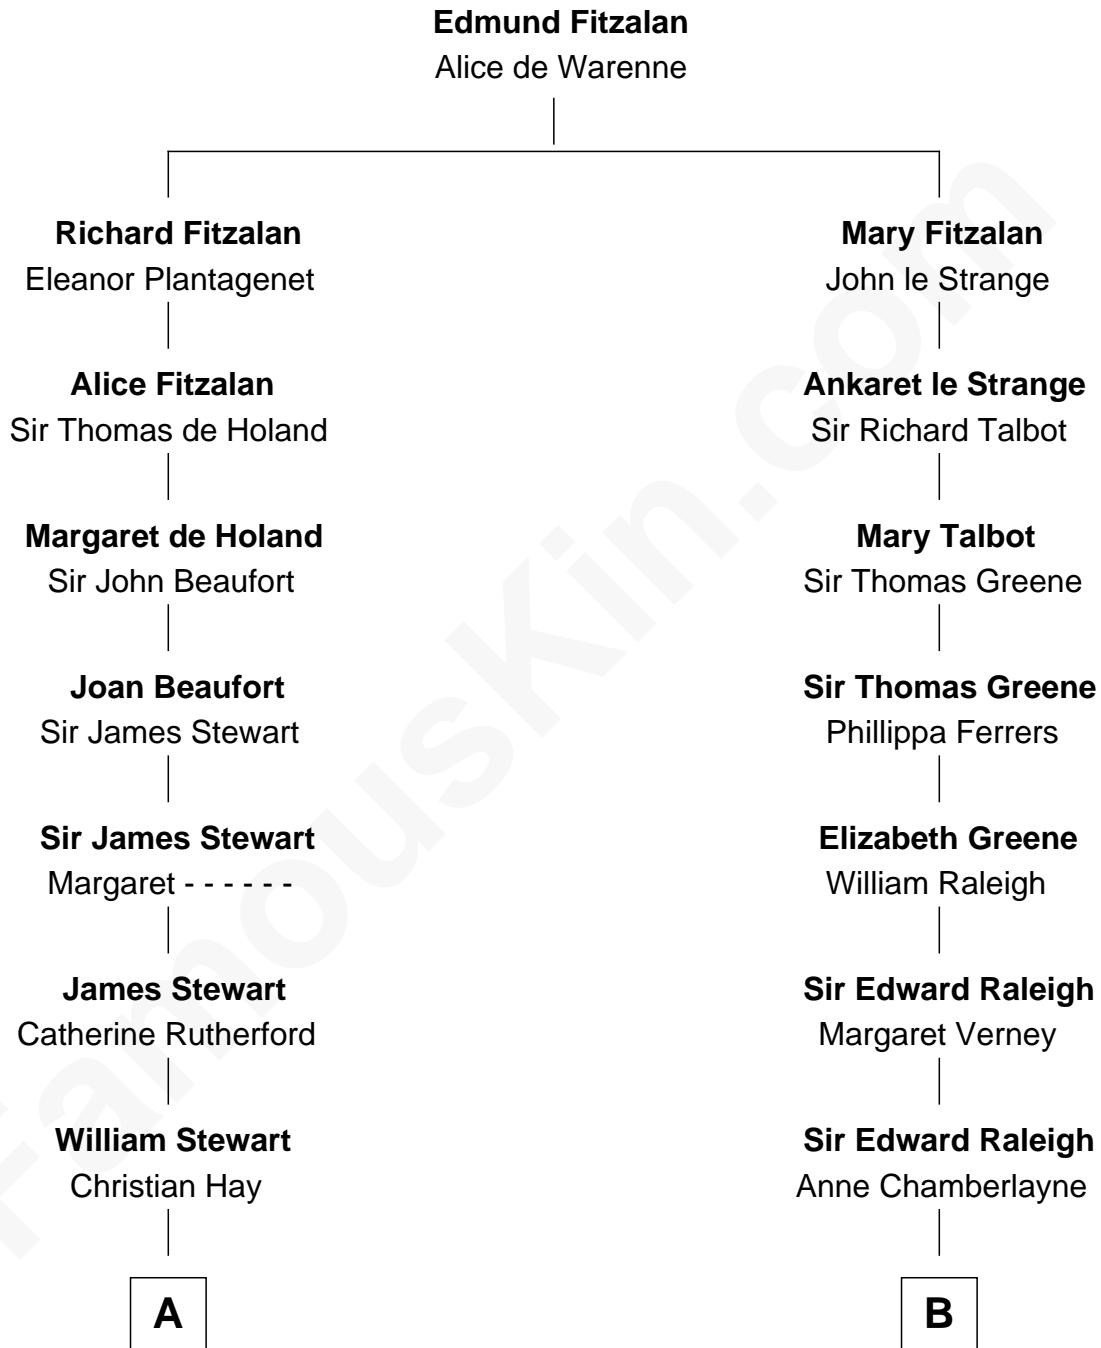

FamousKin.com

Relationship Chart of

Noel Coward

Playwright, Actor, and Songwriter

16th cousin 4 times removed of

George Romney

43rd Governor of Michigan

C

Parley Parker Pratt

Mary Woods

Helaman Pratt

Anna Johanna Dorothy Wilcken

Anna Amelia Pratt

Gaskell Samuel Romney

George Romney

43rd Governor of Michigan