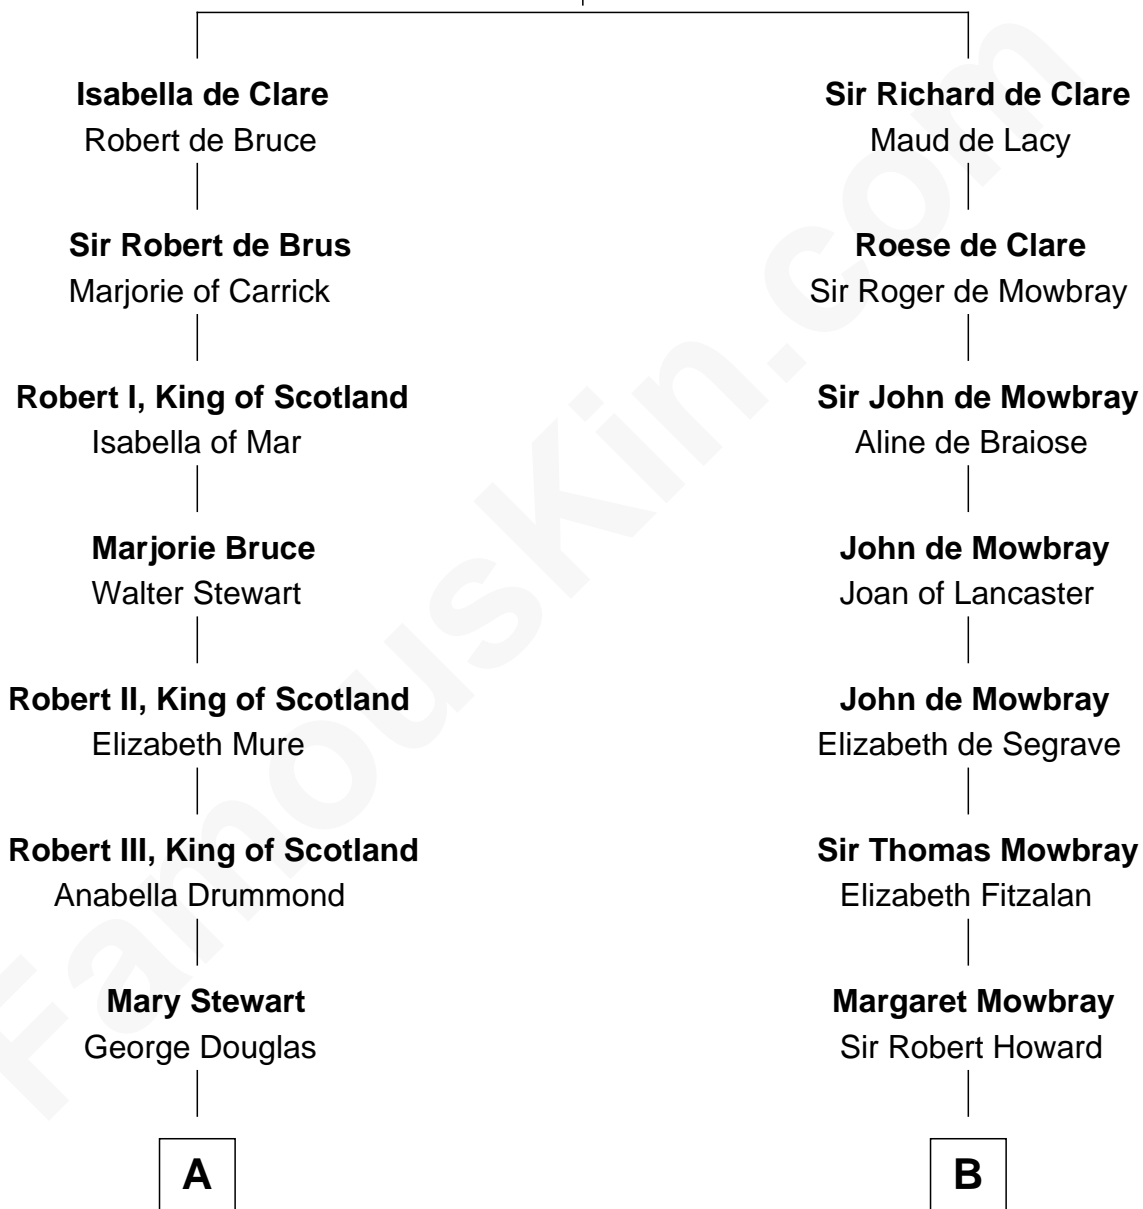

# FamousKin.com Relationship Chart of

**Noel Coward**

*Playwright, Actor, and Songwriter*

20th cousin of

**Francis Scott Key**

*Author of "The Star Spangled Banner"*

**Gilbert de Clare**

Isabel Marshal

**C**

**Henry Veitch**  
Margaret Harrison

**Henry Gordon Veitch**  
Mary Kathleen Synchron

**Violet Agnes Veitch**  
Arthur Sabin Coward

**Noel Coward**  
*Playwright, Actor, and Songwriter*

**D**

**Alicia Arnold**  
John Ross

**Ann Arnold Ross**  
Frances Key

**John Ross Key**  
Anne Phebe Penn Dagworthy Charlton

**Francis Scott Key**  
*Author of "The Star Spangled Banner"*

FamousKin.com