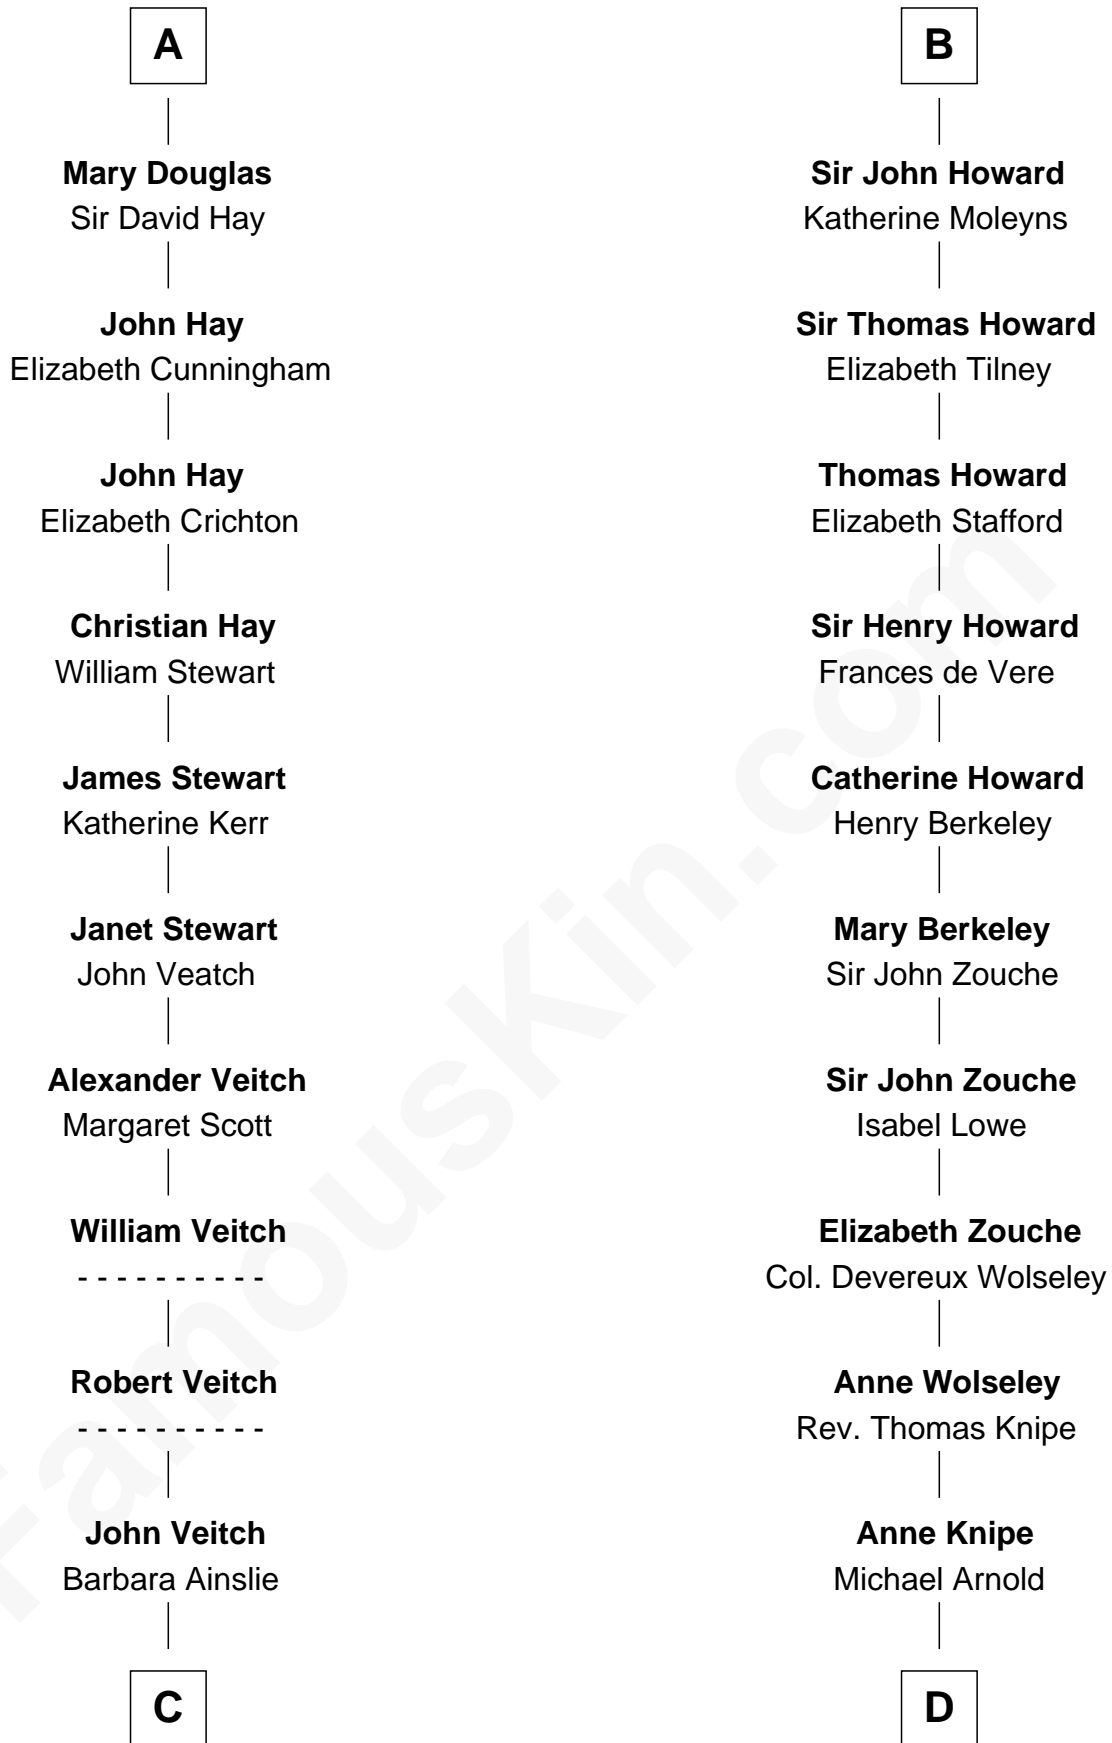

# FamousKin.com Relationship Chart of

**Noel Coward**

*Playwright, Actor, and Songwriter*

20th cousin of

**Francis Scott Key**

*Author of "The Star Spangled Banner"*

**Gilbert de Clare**

Isabel Marshal

**C**

**Henry Veitch**  
Margaret Harrison

**Henry Gordon Veitch**  
Mary Kathleen Synchron

**Violet Agnes Veitch**  
Arthur Sabin Coward

**Noel Coward**  
*Playwright, Actor, and Songwriter*

**D**

**Alicia Arnold**  
John Ross

**Ann Arnold Ross**  
Frances Key

**John Ross Key**  
Anne Phebe Penn Dagworthy Charlton

**Francis Scott Key**  
*Author of "The Star Spangled Banner"*

FamousKin.com