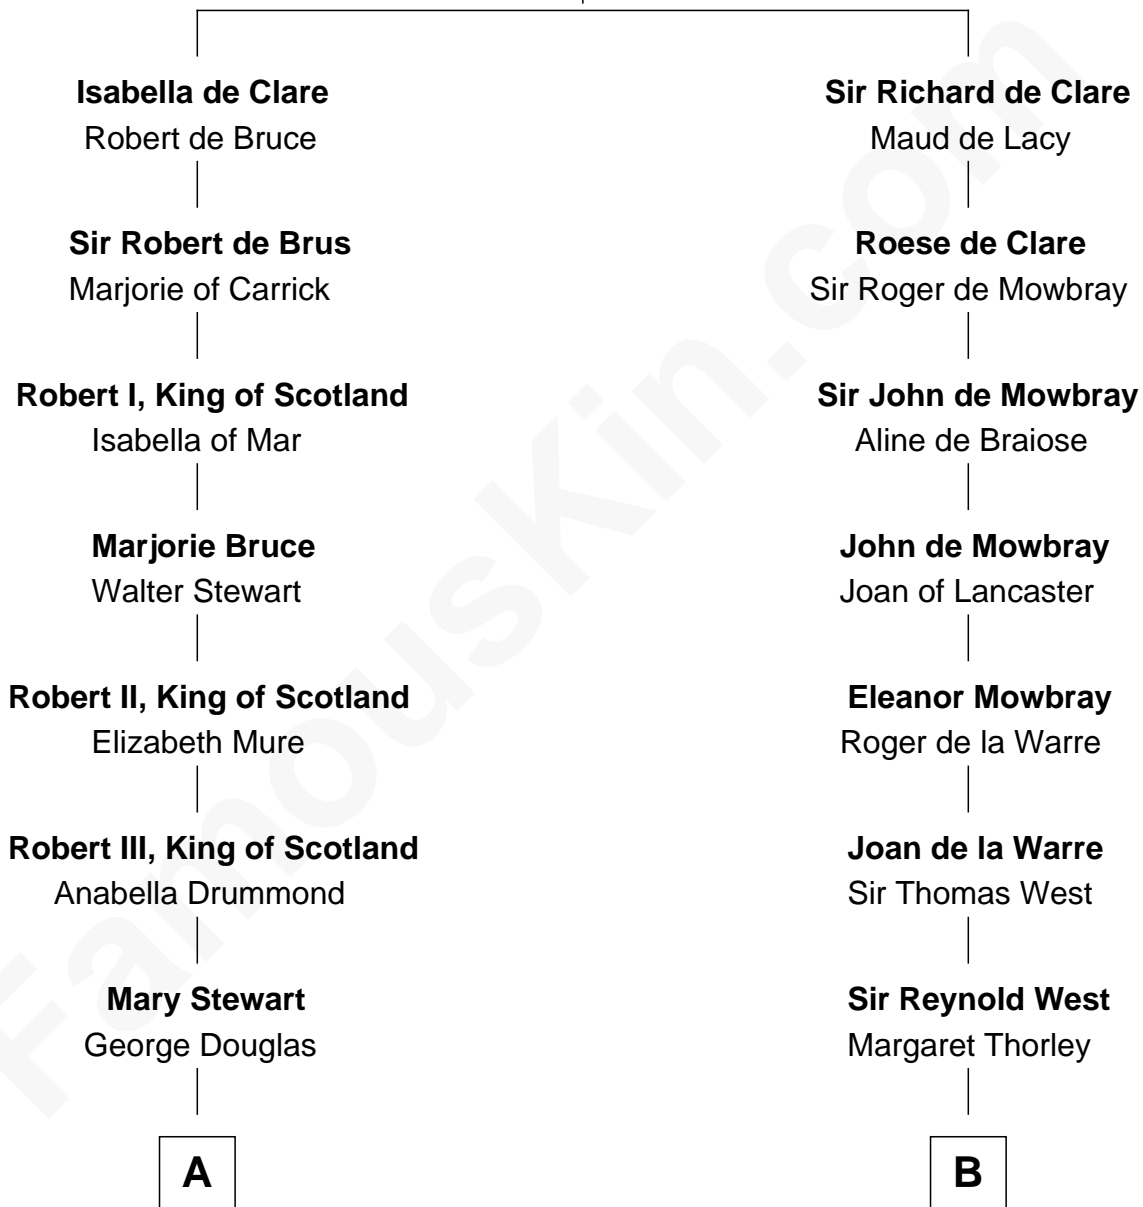

FamousKin.com

Relationship Chart of Noel Coward

Playwright, Actor, and Songwriter

20th cousin 1 time removed of

John D. Rockefeller

Founder of the Standard Oil Company

Gilbert de Clare

Isabel Marshal

C

Henry Veitch
Margaret Harrison

Henry Gordon Veitch
Mary Kathleen Synch

Violet Agnes Veitch
Arthur Sabin Coward

Noel Coward
Playwright, Actor, and Songwriter

D

Solomon Avery
Hannah Punderson

Miles Avery
Malinda Pixley

Lucy Avery
Godfrey Lewis Rockefeller

William Avery Rockefeller
Eliza Davison

John D. Rockefeller
Founder of the Standard Oil Company