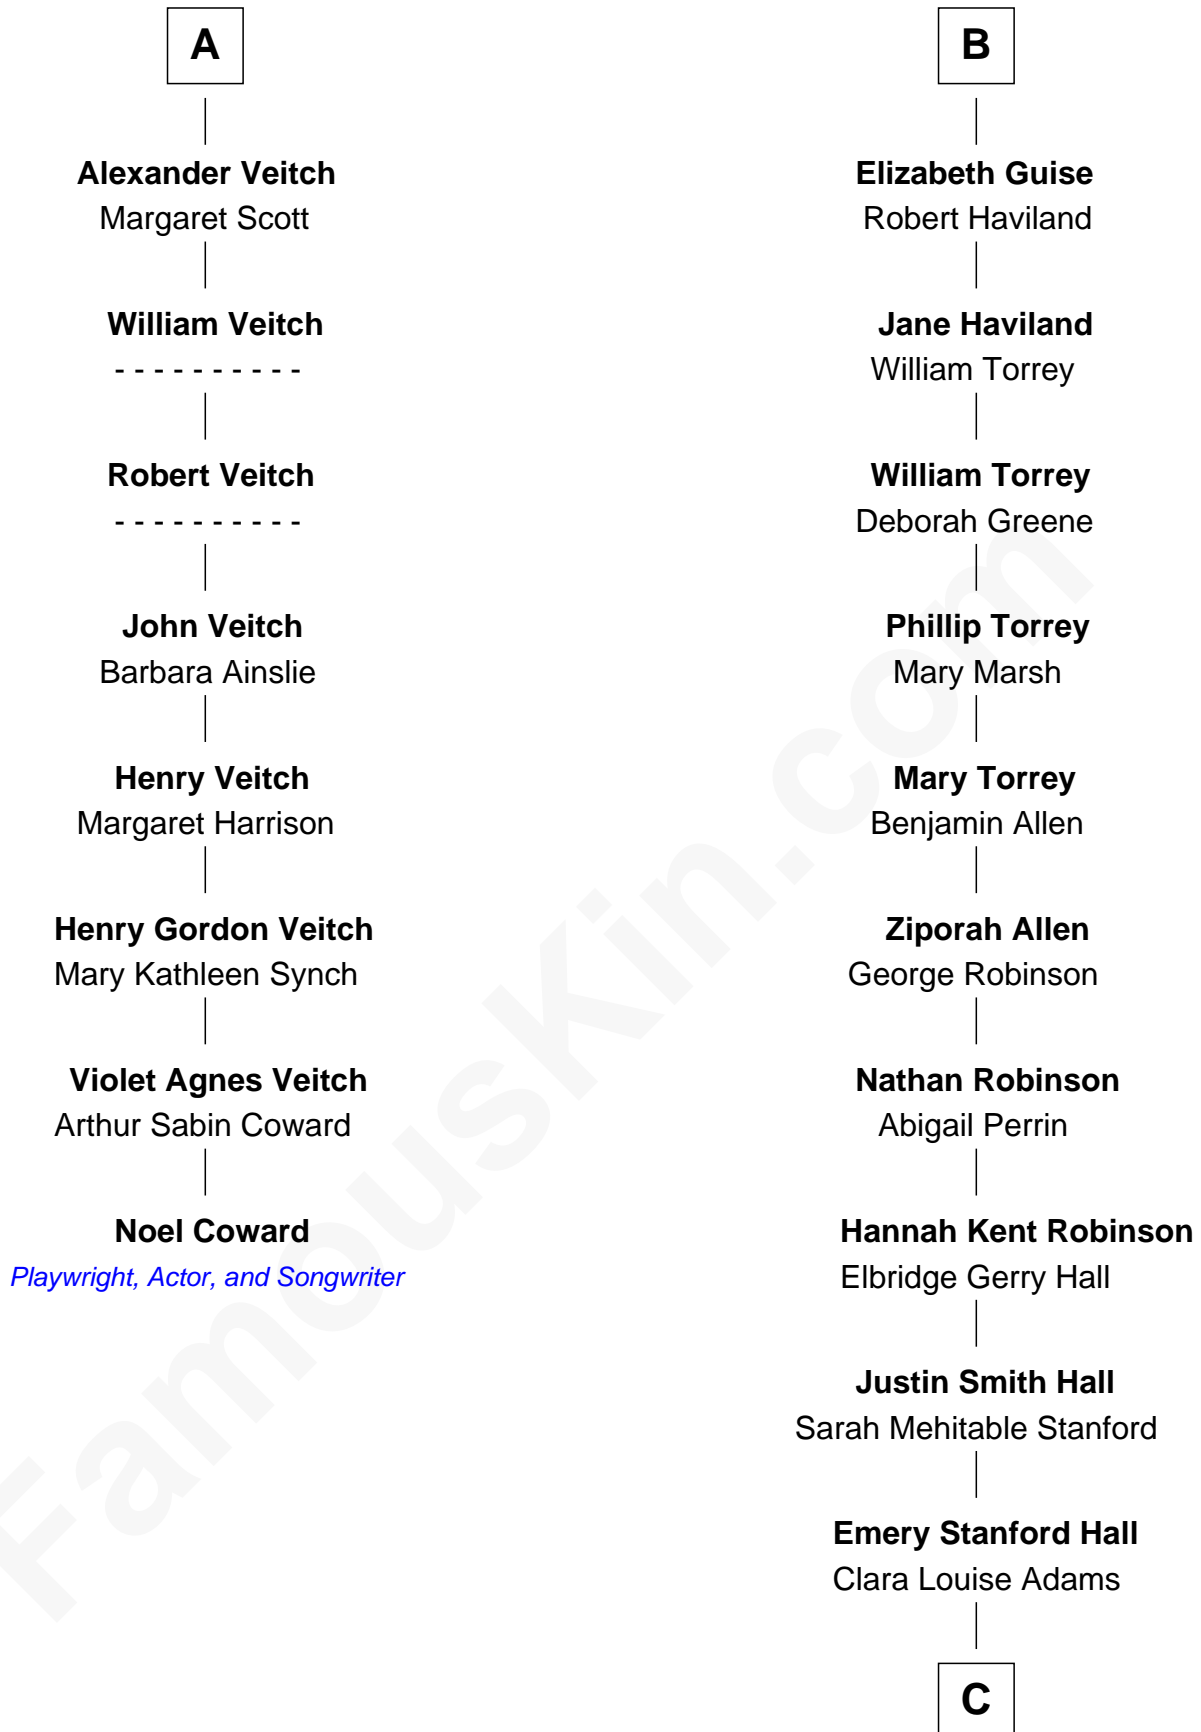

FamousKin.com Relationship Chart of

Noel Coward

Playwright, Actor, and Songwriter

14th cousin 4 times removed of

Raquel Welch

Movie Actress

C

Josephine Sarah Hall
Armando Carlos Tejada

Raquel Welch
aka Raquel Welch

FamousKin.com