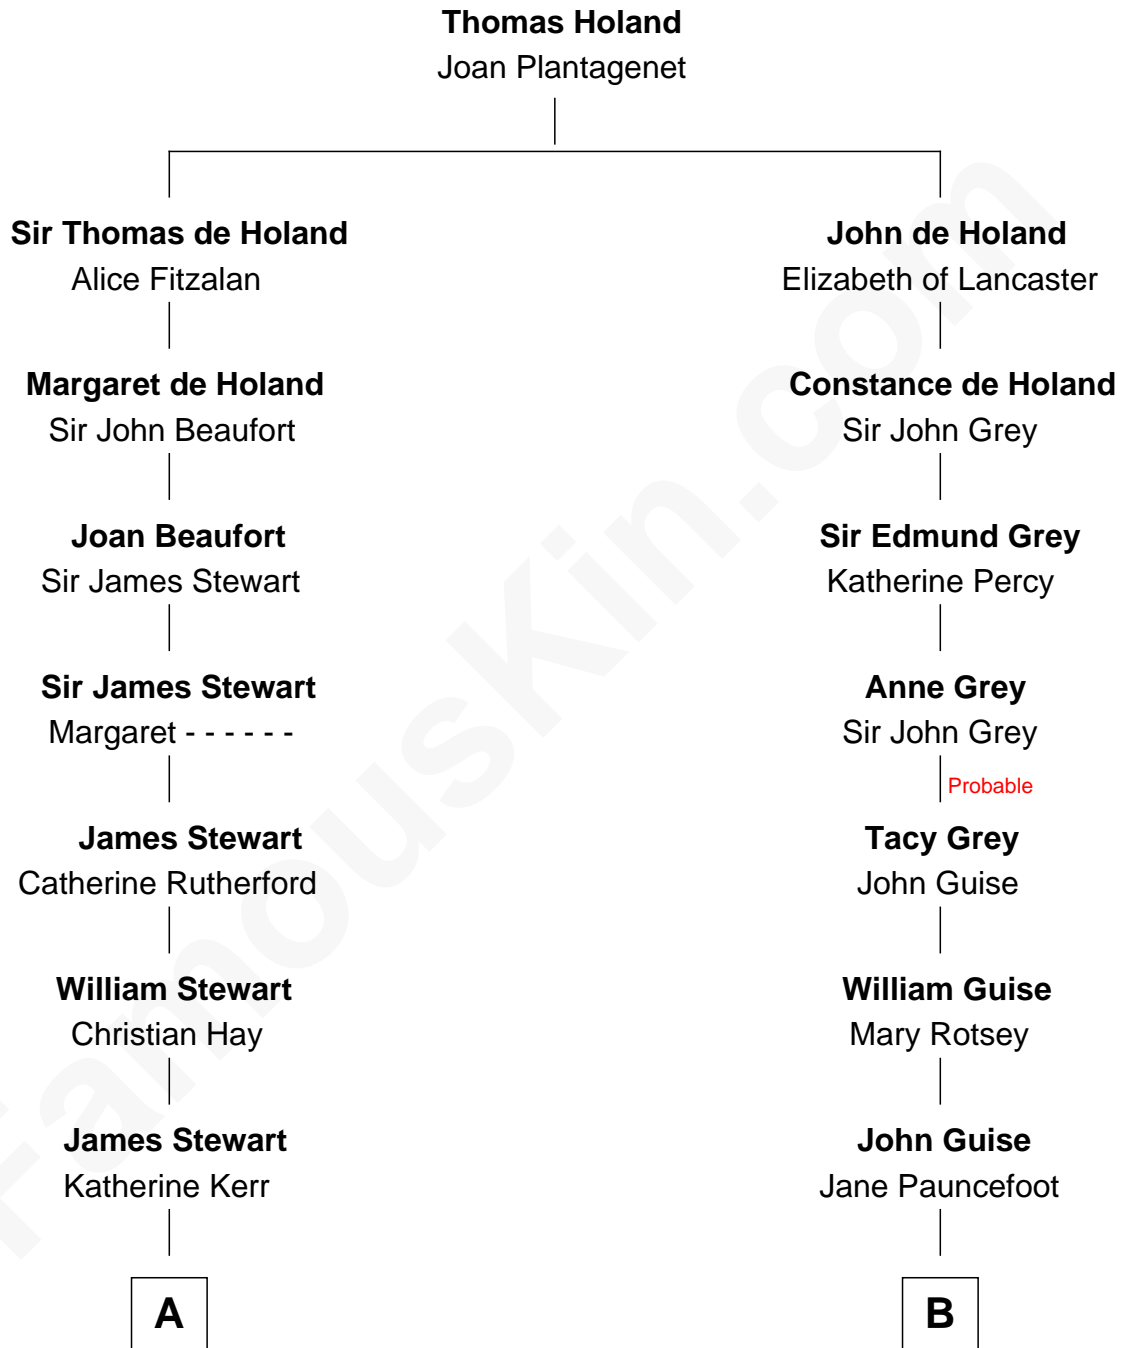

FamousKin.com Relationship Chart of

Noel Coward

Playwright, Actor, and Songwriter

15th cousin 3 times removed of

Raquel Welch

Movie Actress

C

Josephine Sarah Hall
Armando Carlos Tejada

Raquel Welch
aka Raquel Welch

FamousKin.com