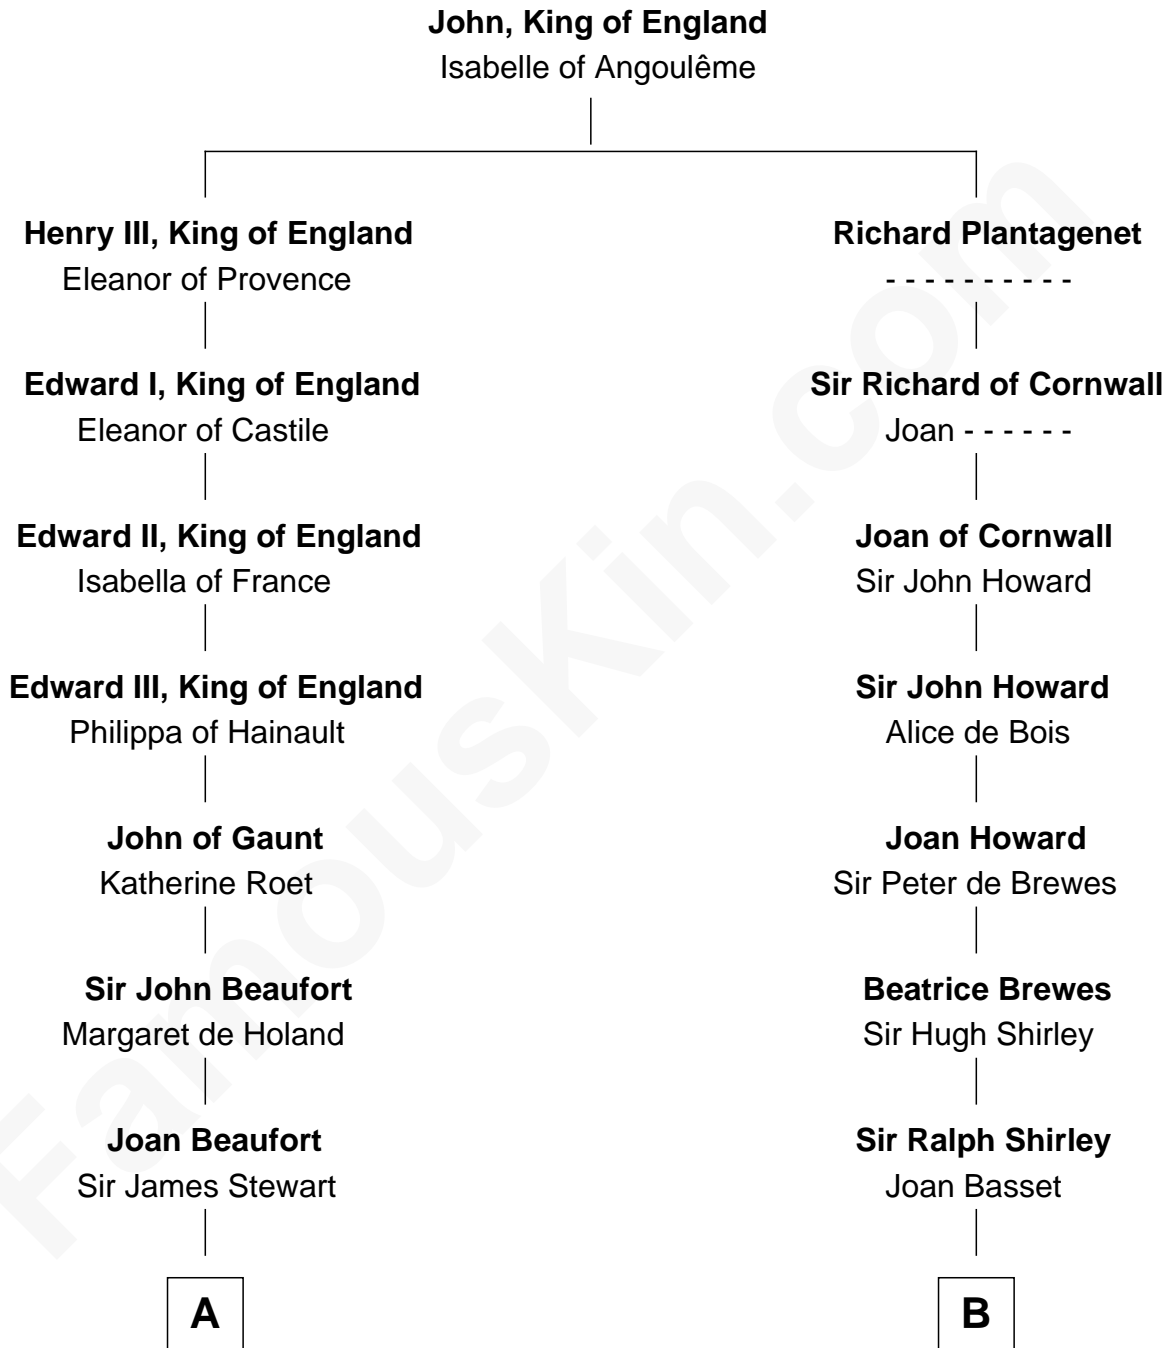

FamousKin.com

Relationship Chart of Noel Coward

Playwright, Actor, and Songwriter

19th cousin 2 times removed of

Helen (Herron) Taft

First Lady of President William H. Taft

C

Henry Gordon Veitch

Mary Kathleen Synch

Violet Agnes Veitch

Arthur Sabin Coward

Noel Coward

Playwright, Actor, and Songwriter

D

Joanna Wilcockson

David Welles