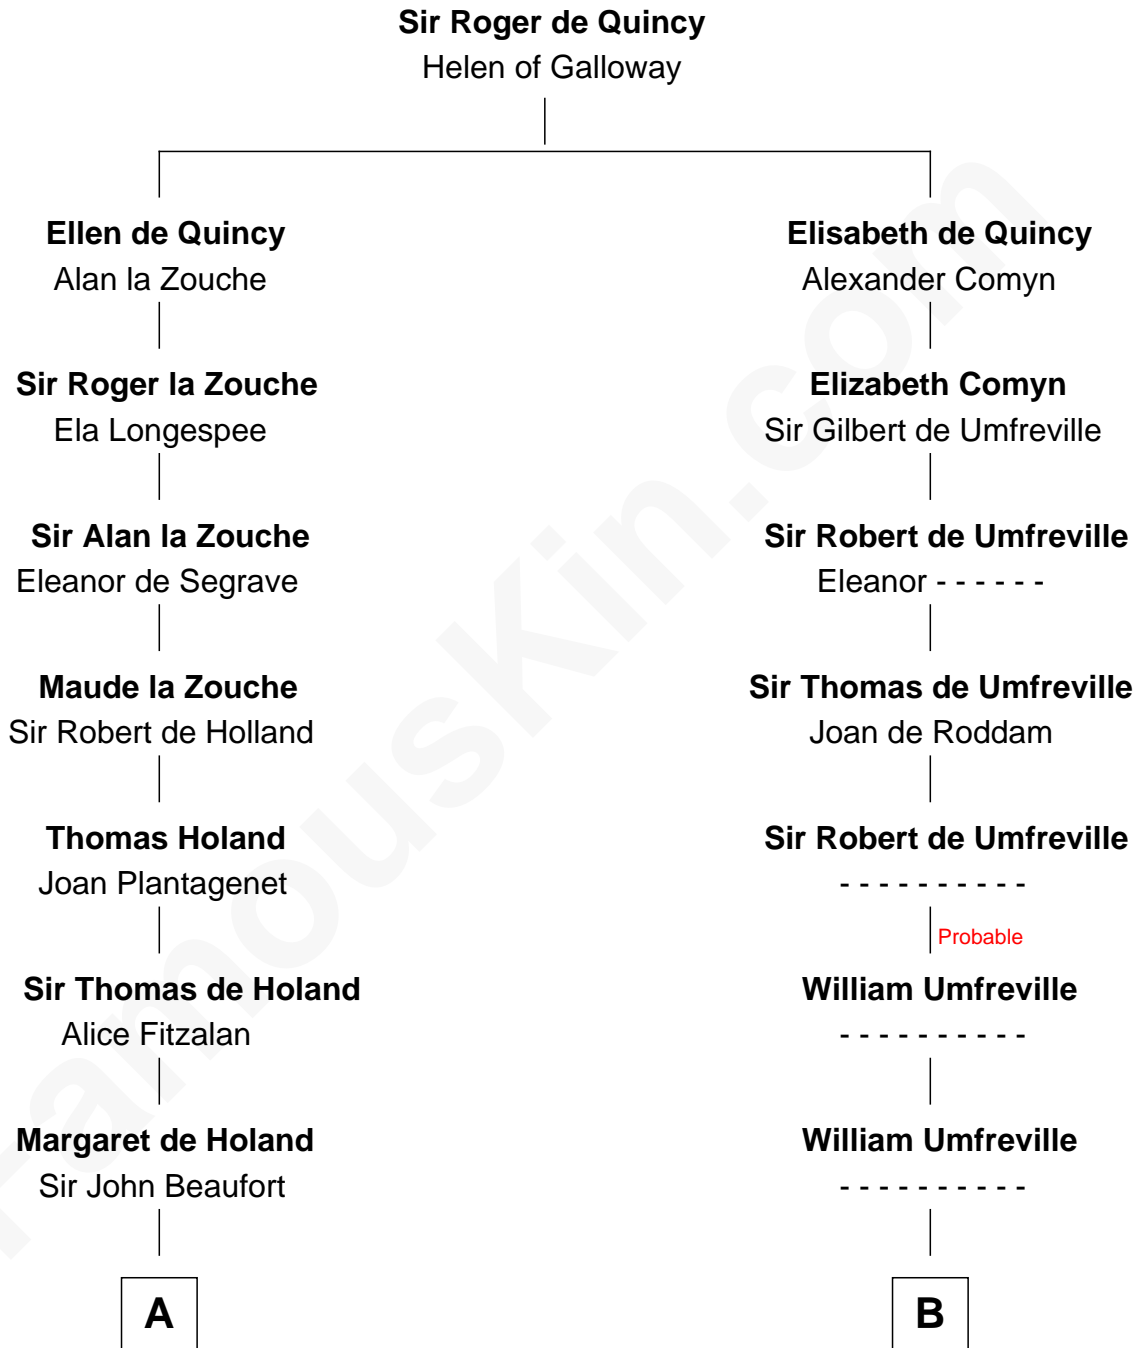

## Relationship Chart of

### Noel Coward

*Playwright, Actor, and Songwriter*

18th cousin 2 times removed of

### Helen (Herron) Taft

*First Lady of President William H. Taft*

**C**

**Henry Veitch**  
Margaret Harrison

**Henry Gordon Veitch**  
Mary Kathleen Synch

**Violet Agnes Veitch**  
Arthur Sabin Coward

**Noel Coward**  
*Playwright, Actor, and Songwriter*