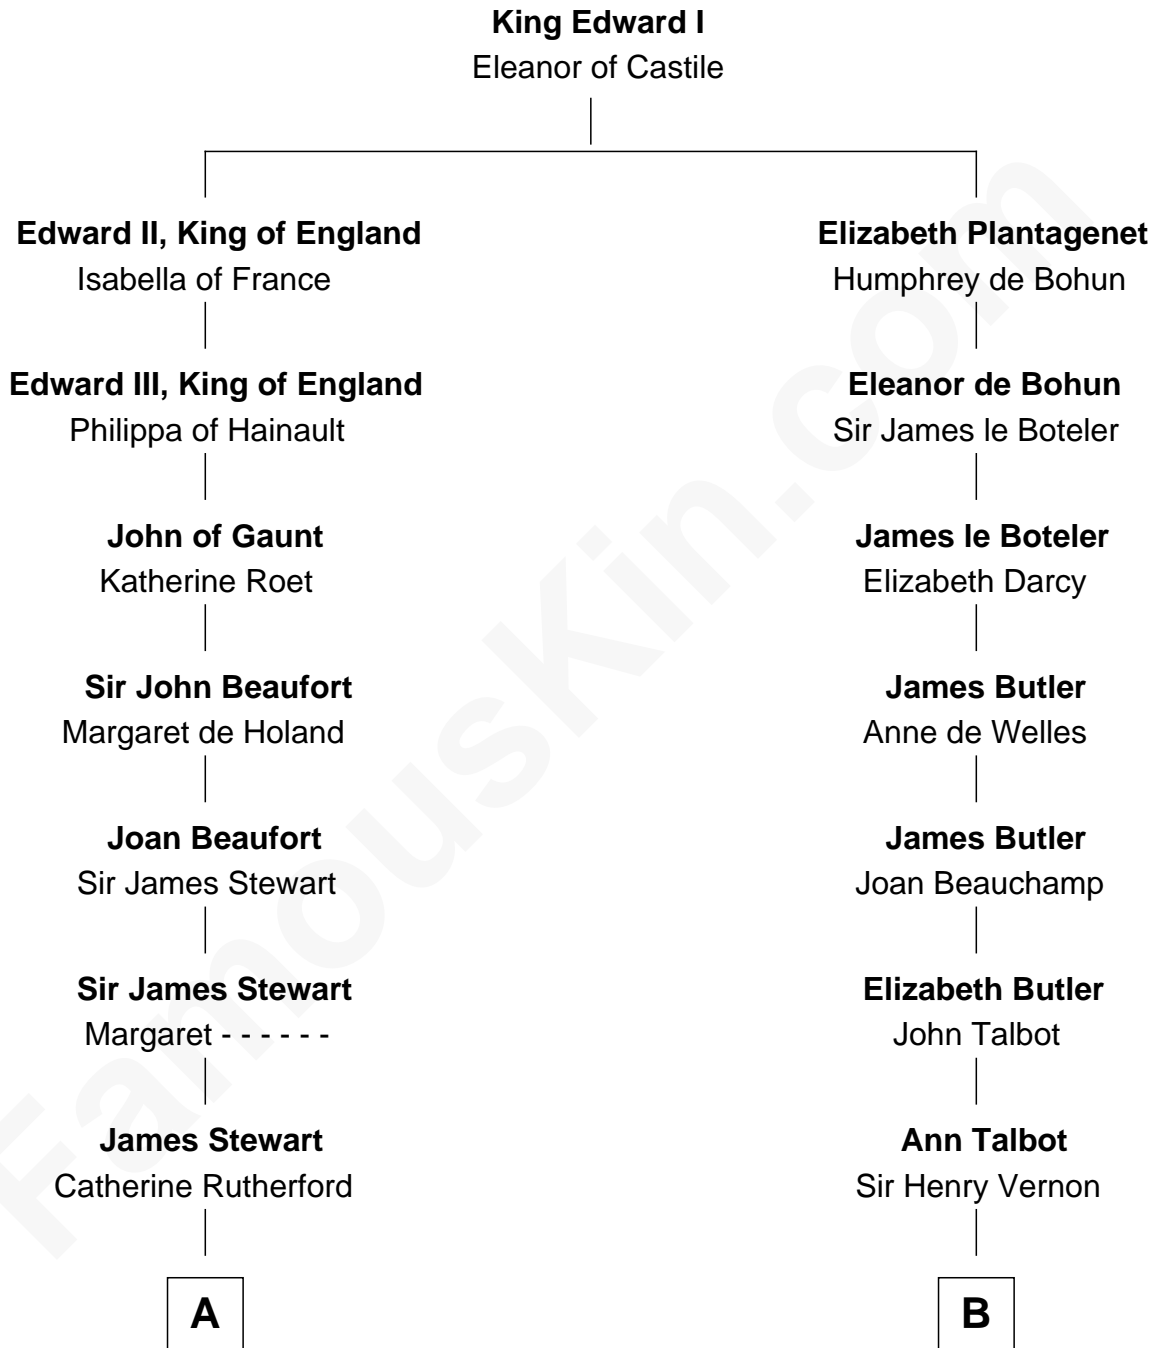

FamousKin.com

Relationship Chart of

Noel Coward

Playwright, Actor, and Songwriter

17th cousin 2 times removed of

Grover Cleveland

22nd and 24th U.S. President

C

William Cleveland

Margaret Falley

Rev. Richard Falley Cleveland

Ann Neal

Grover Cleveland

22nd and 24th U.S. President

FamousKin.com