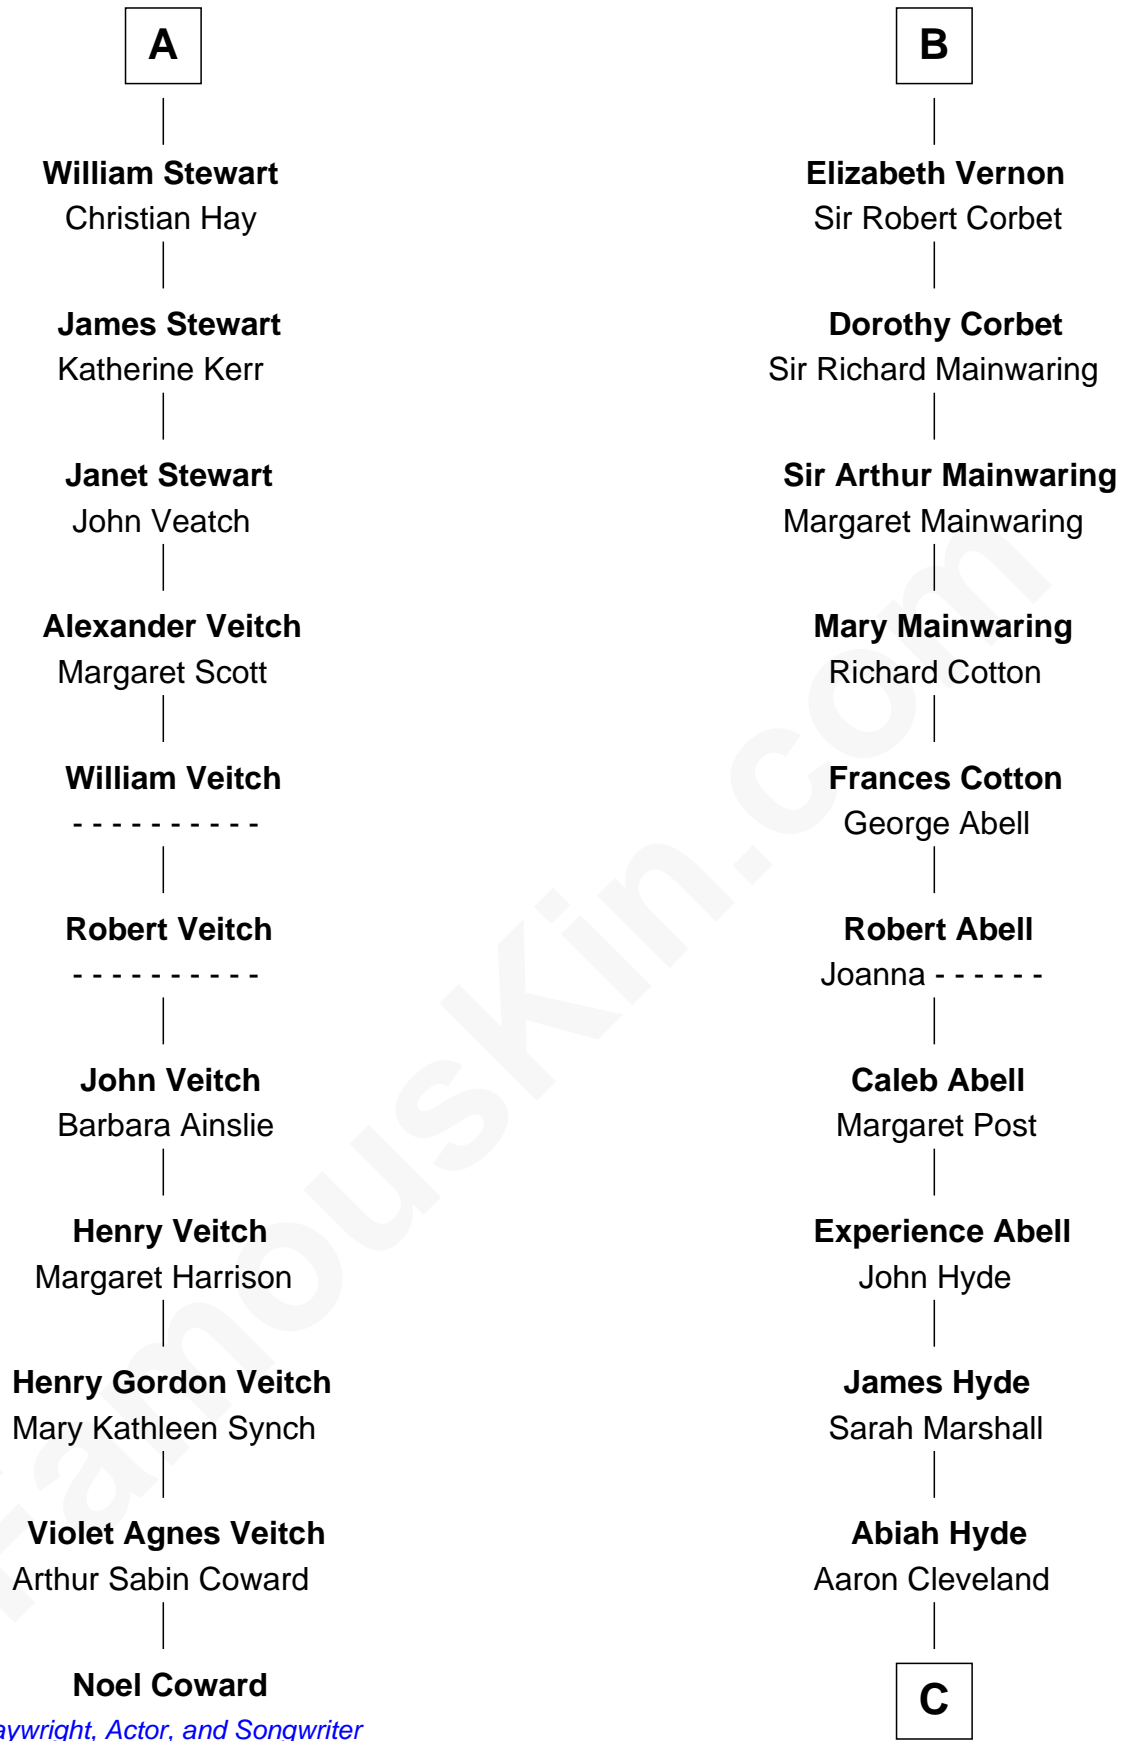

FamousKin.com

Relationship Chart of

Noel Coward

Playwright, Actor, and Songwriter

17th cousin 2 times removed of

Grover Cleveland

22nd and 24th U.S. President

C

William Cleveland

Margaret Falley

Rev. Richard Falley Cleveland

Ann Neal

Grover Cleveland

22nd and 24th U.S. President

FamousKin.com