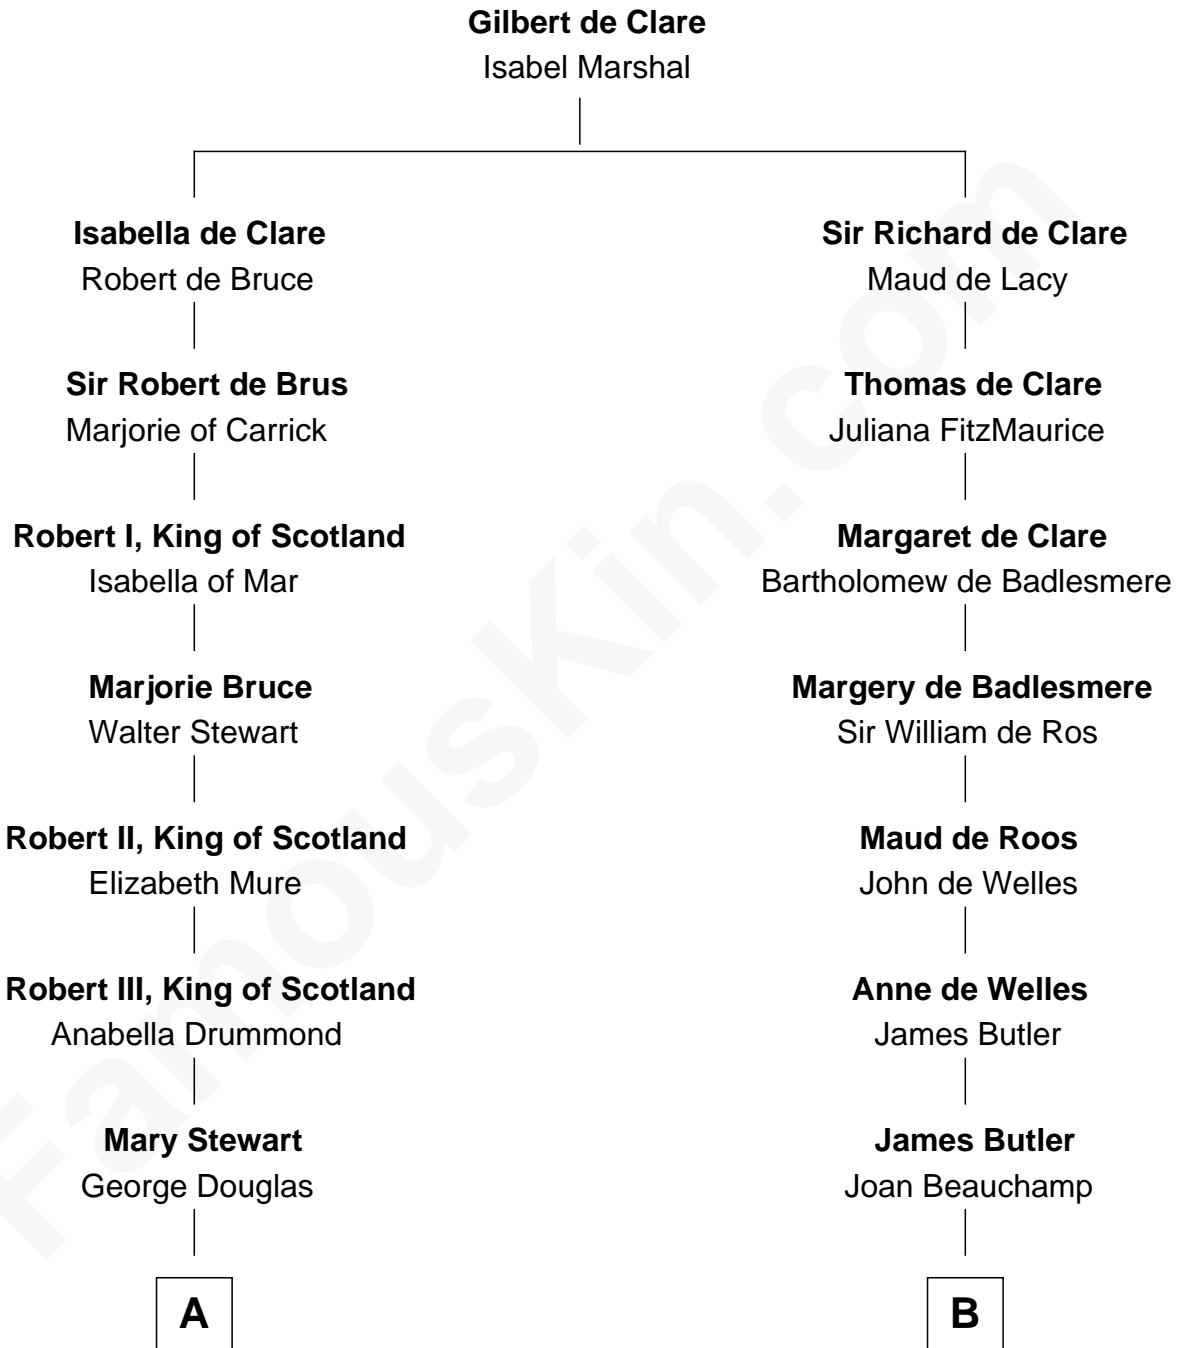

FamousKin.com

Relationship Chart of

Noel Coward

Playwright, Actor, and Songwriter

20th cousin 1 time removed of

Grover Cleveland

22nd and 24th U.S. President

C

Henry Veitch
Margaret Harrison

Henry Gordon Veitch
Mary Kathleen Synchron

Violet Agnes Veitch
Arthur Sabin Coward

Noel Coward
Playwright, Actor, and Songwriter

D

James Hyde
Sarah Marshall

Abiah Hyde
Aaron Cleveland

William Cleveland
Margaret Falley

Rev. Richard Falley Cleveland
Ann Neal

Grover Cleveland
22nd and 24th U.S. President