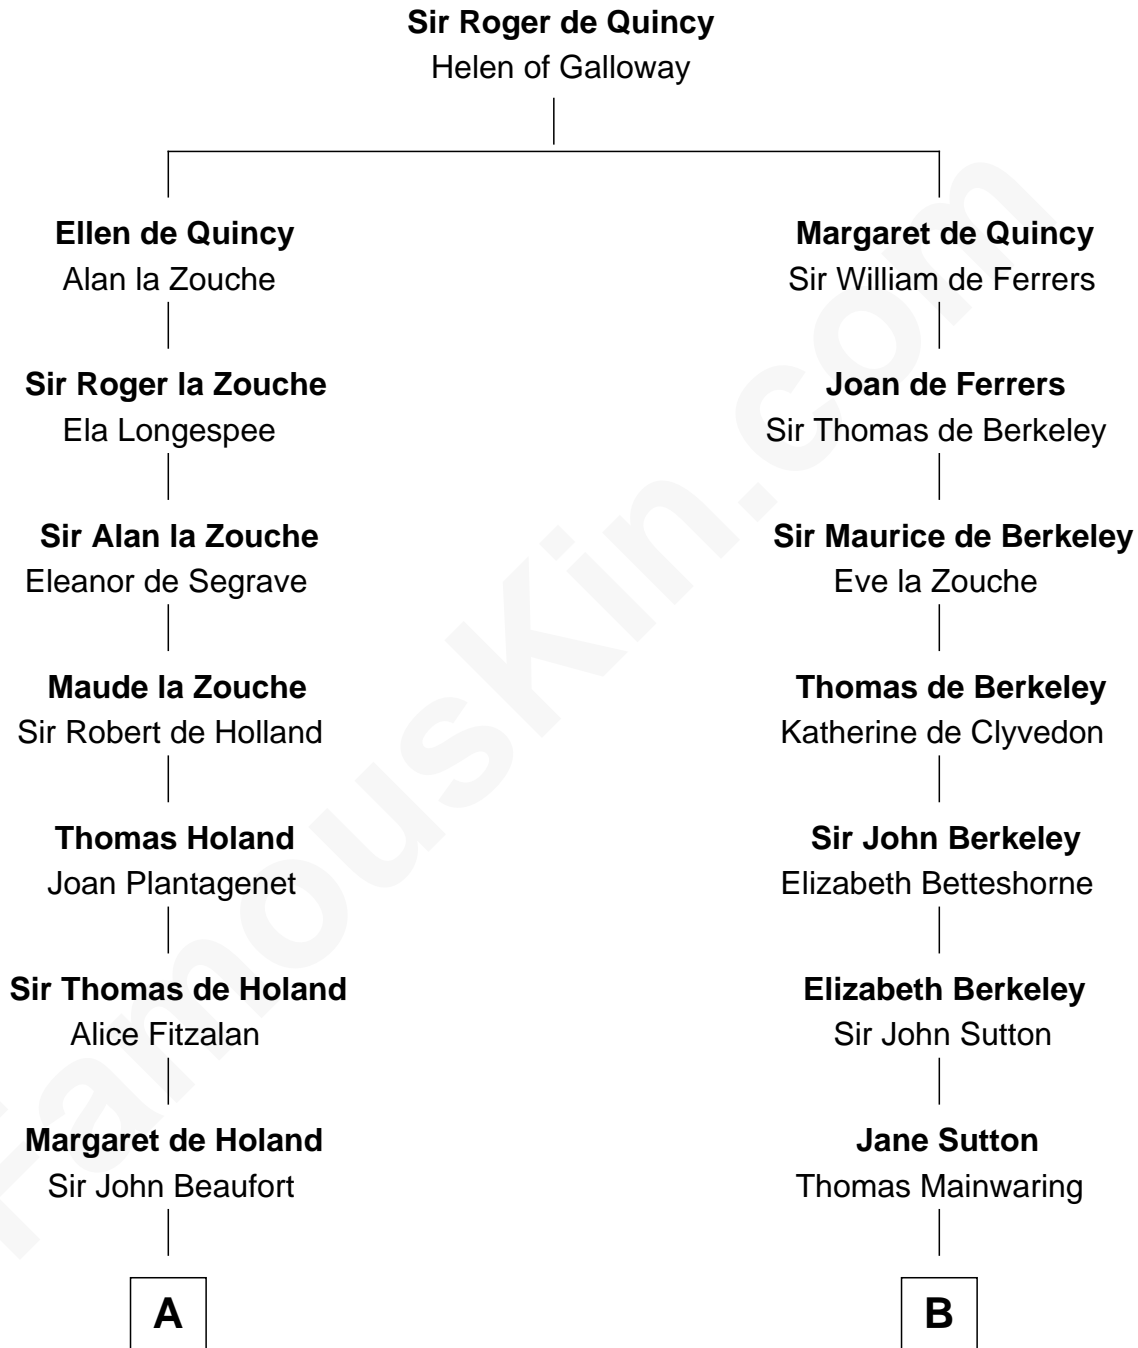

FamousKin.com

Relationship Chart of

Noel Coward

Playwright, Actor, and Songwriter

18th cousin 2 times removed of

Grover Cleveland

22nd and 24th U.S. President

C

Henry Veitch
Margaret Harrison

Henry Gordon Veitch
Mary Kathleen Synch

Violet Agnes Veitch
Arthur Sabin Coward

Noel Coward
Playwright, Actor, and Songwriter

D

Rev. Richard Falley Cleveland
Ann Neal

Grover Cleveland
22nd and 24th U.S. President