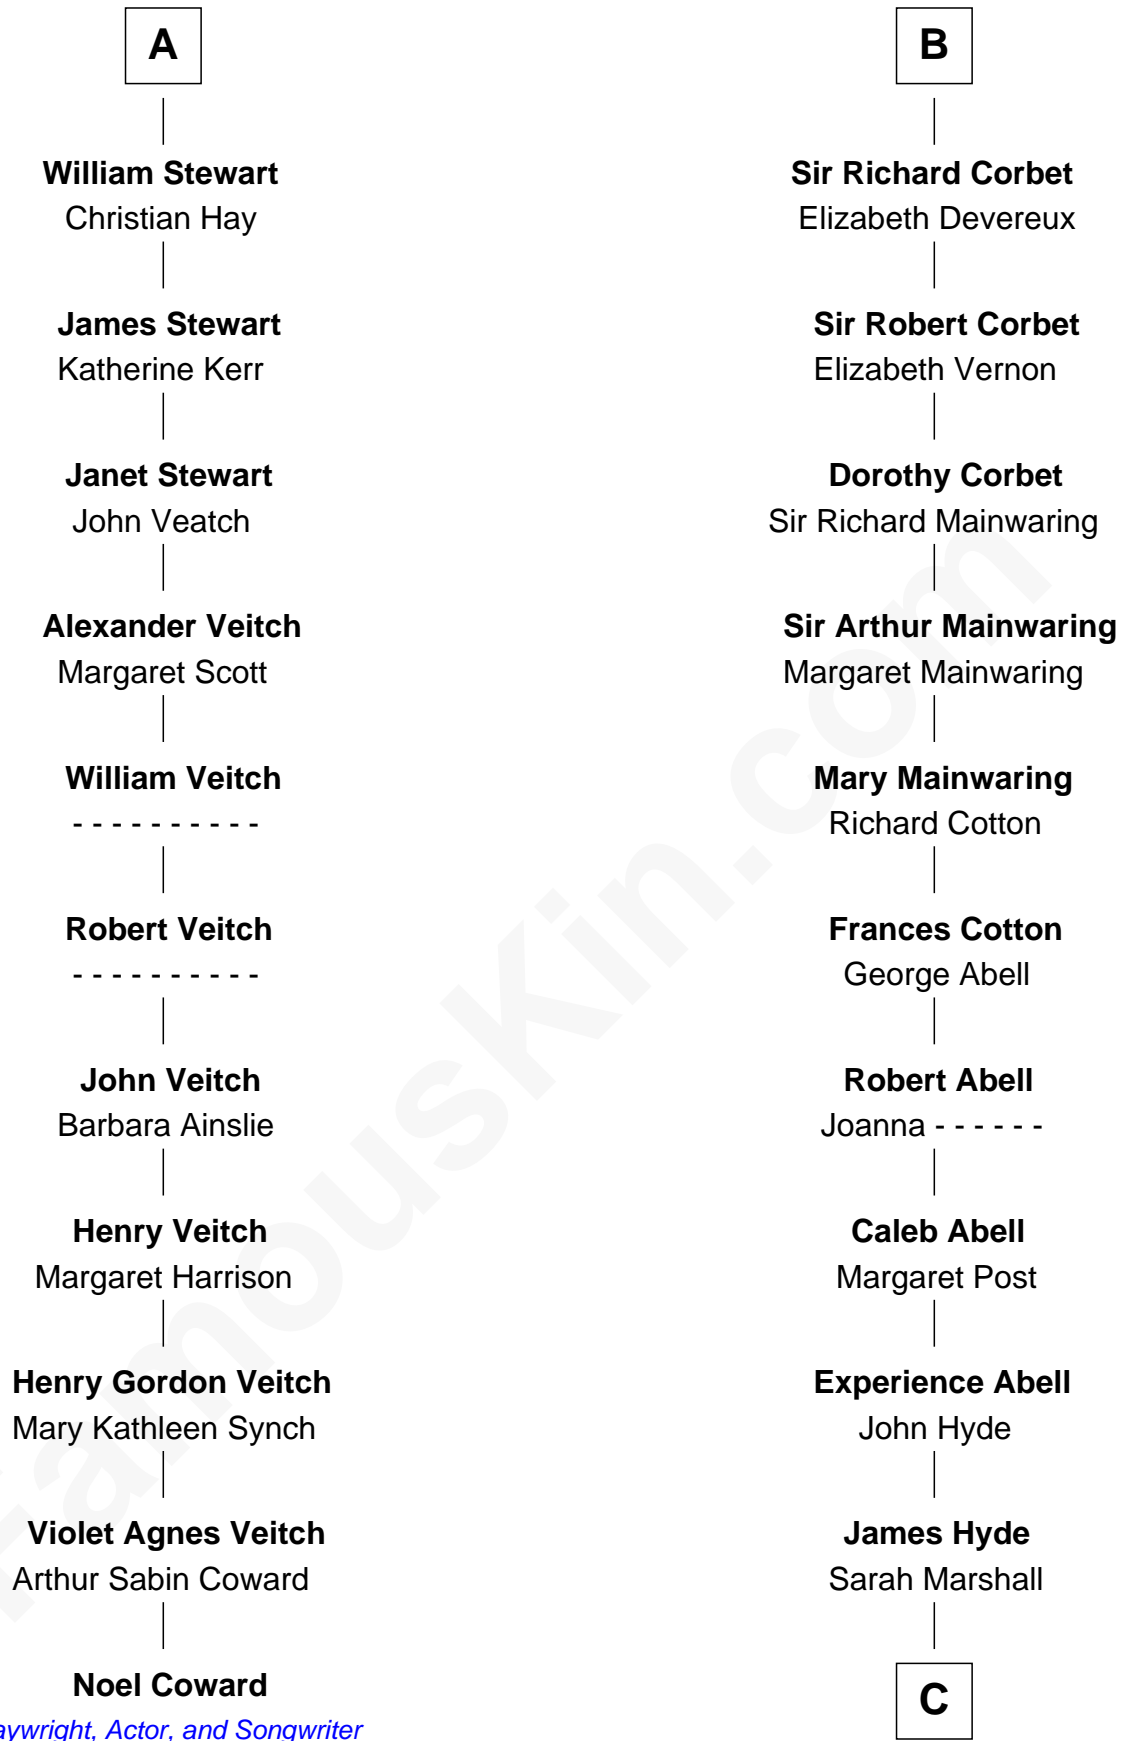

## Relationship Chart of

### Noel Coward

*Playwright, Actor, and Songwriter*

17th cousin 3 times removed of

### Grover Cleveland

*22nd and 24th U.S. President*

**C**

Abiah Hyde

Aaron Cleveland

William Cleveland

Margaret Falley

Rev. Richard Falley Cleveland

Ann Neal

Grover Cleveland

*22nd and 24th U.S. President*

FamousKin.com