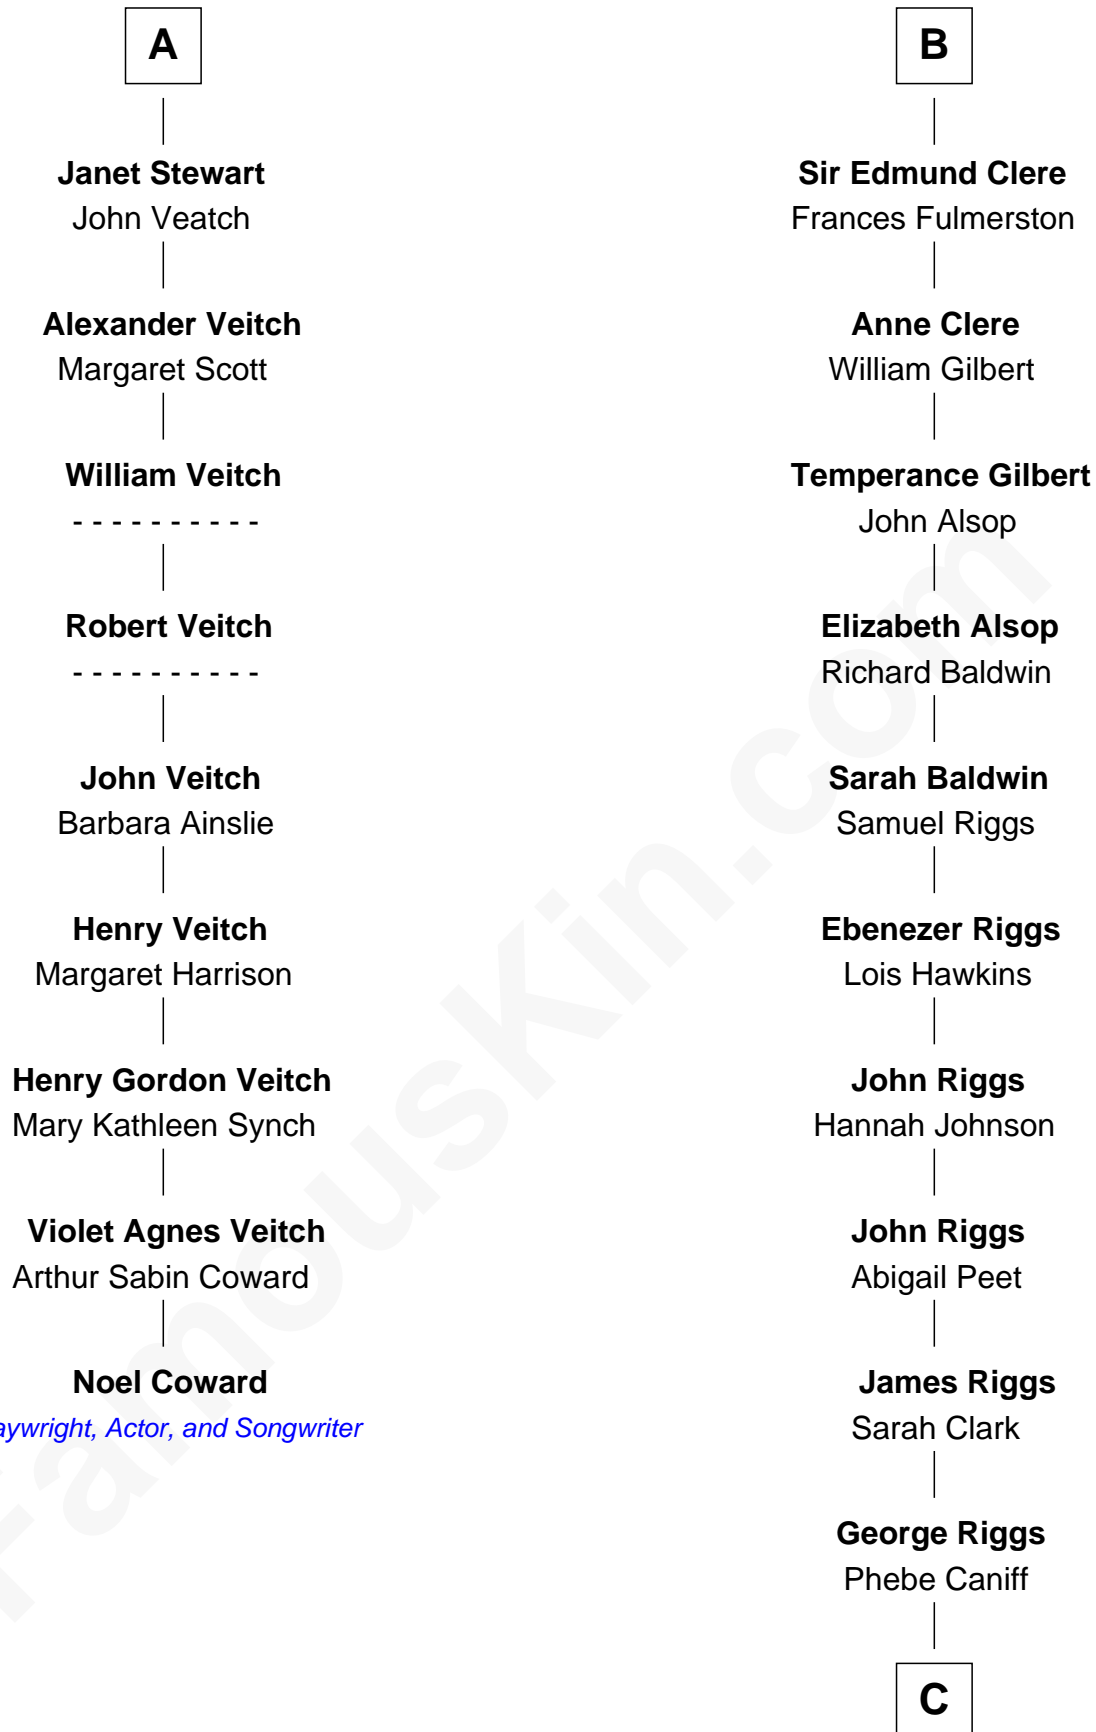

## Relationship Chart of

### Noel Coward

*Playwright, Actor, and Songwriter*

15th cousin 5 times removed of

### Mamie (Doud) Eisenhower

*First Lady of President Dwight Eisenhower*

**C**

—  
**Maria Riggs**

Eli Doud  
—

—  
**Royal Houghton Doud**

Mary Cornelia Sheldon  
—

—  
**John Sheldon Doud**