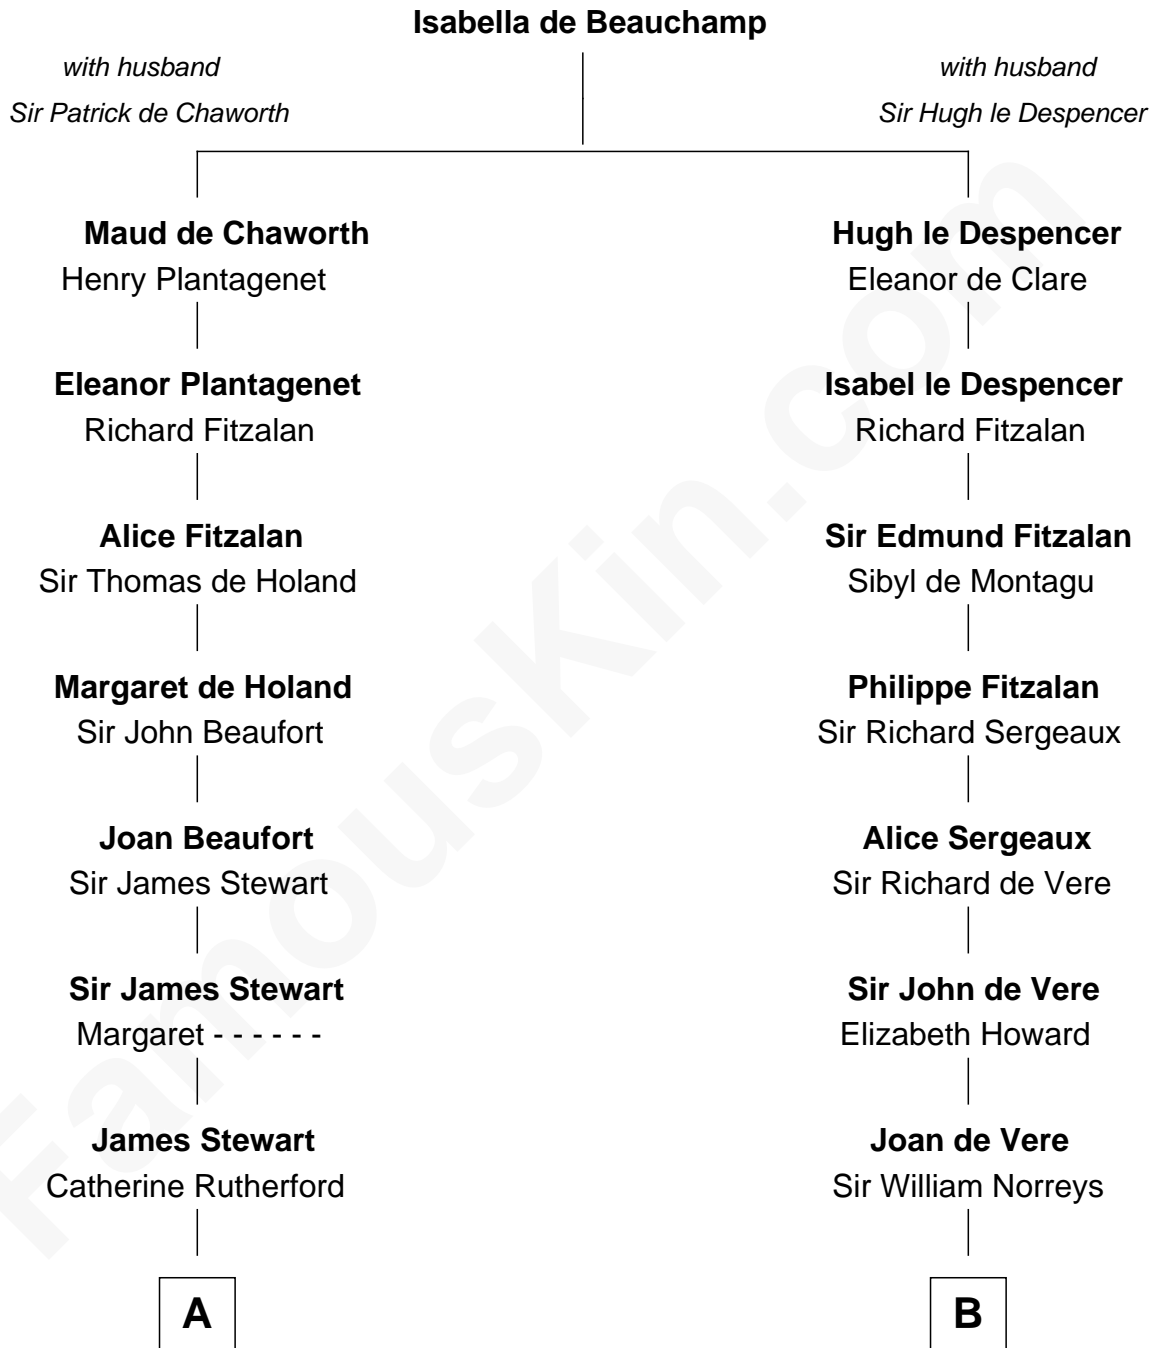

FamousKin.com

Relationship Chart of

Noel Coward

Playwright, Actor, and Songwriter

17th cousin 4 times removed of

Lou (Henry) Hoover

First Lady of President Herbert Hoover

C

Polly Goffe

Josiah Wallace

Nancy M. Wallace

John Scobey

Philomelia Sophia Scobey

Phineas Weed

Florence Ida Weed

Charles Delano Henry

Lou (Henry) Hoover

First Lady of Herbert Hoover