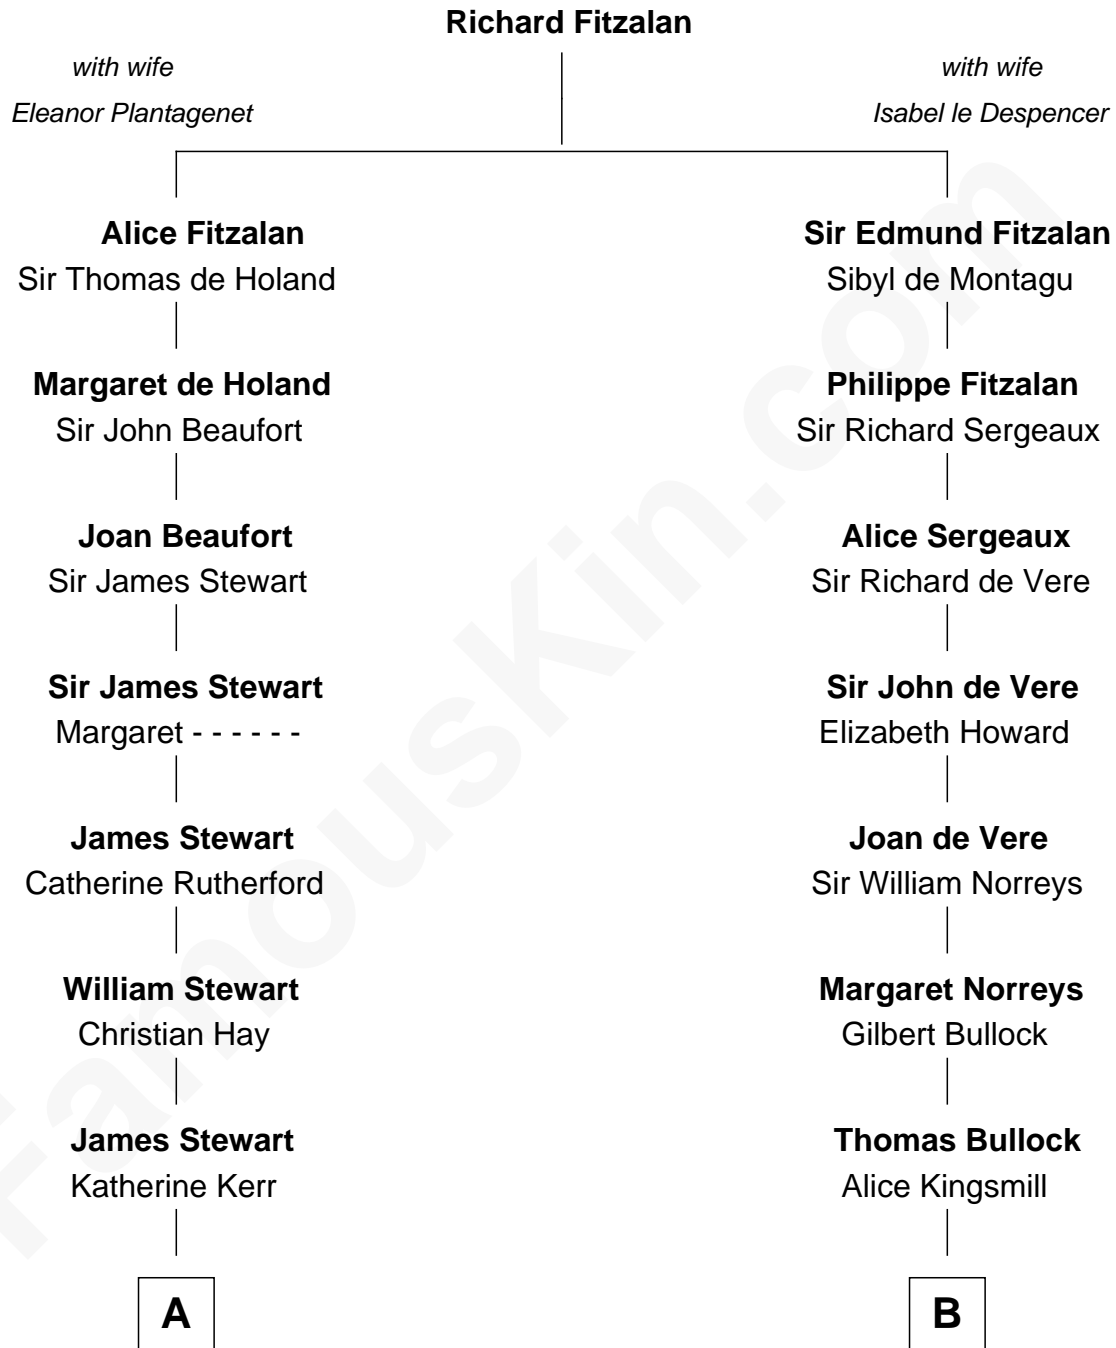

FamousKin.com

Relationship Chart of

Noel Coward

Playwright, Actor, and Songwriter

15th cousin 4 times removed of

Lou (Henry) Hoover

First Lady of President Herbert Hoover

C

Philomelia Sophia Scobey

Phineas Weed

Florence Ida Weed

Charles Delano Henry

Lou (Henry) Hoover

First Lady of Herbert Hoover

FamousKin.com