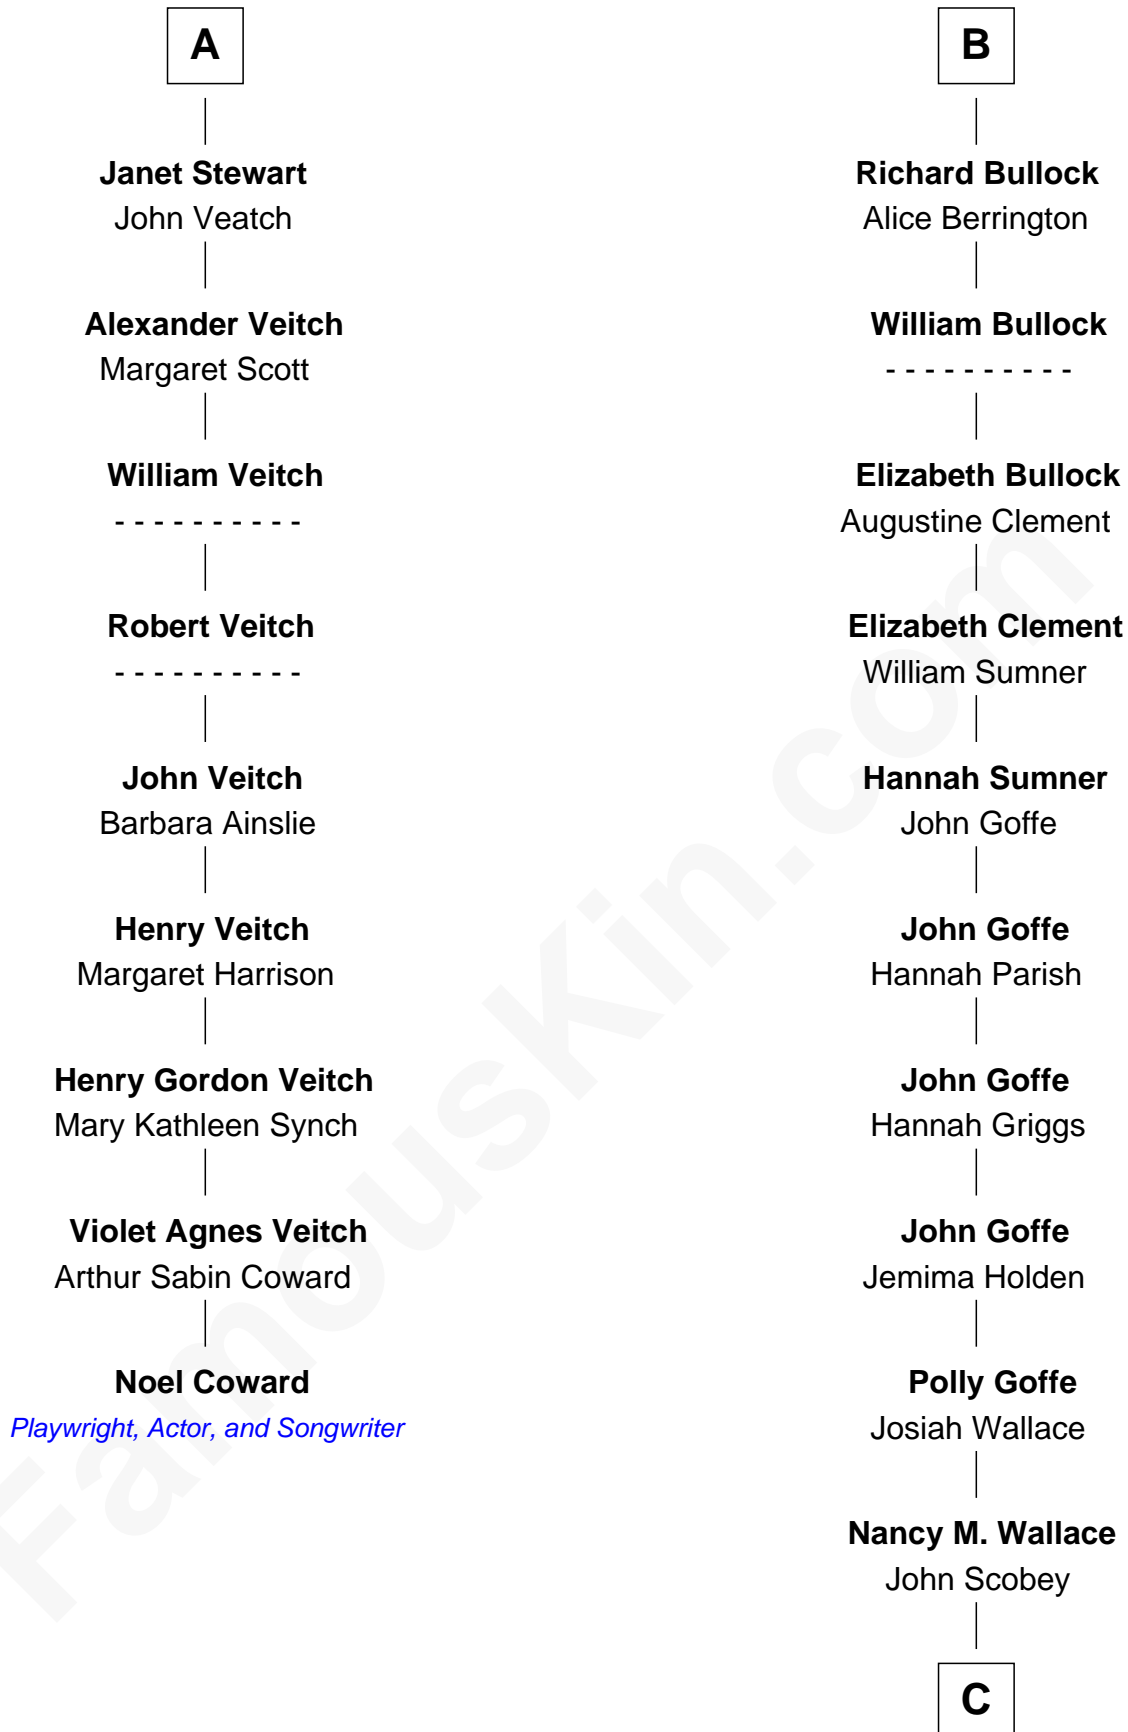

FamousKin.com

Relationship Chart of

Noel Coward

Playwright, Actor, and Songwriter

15th cousin 4 times removed of

Lou (Henry) Hoover

First Lady of President Herbert Hoover

C

Philomelia Sophia Scobey

Phineas Weed

Florence Ida Weed

Charles Delano Henry

Lou (Henry) Hoover

First Lady of Herbert Hoover

FamousKin.com