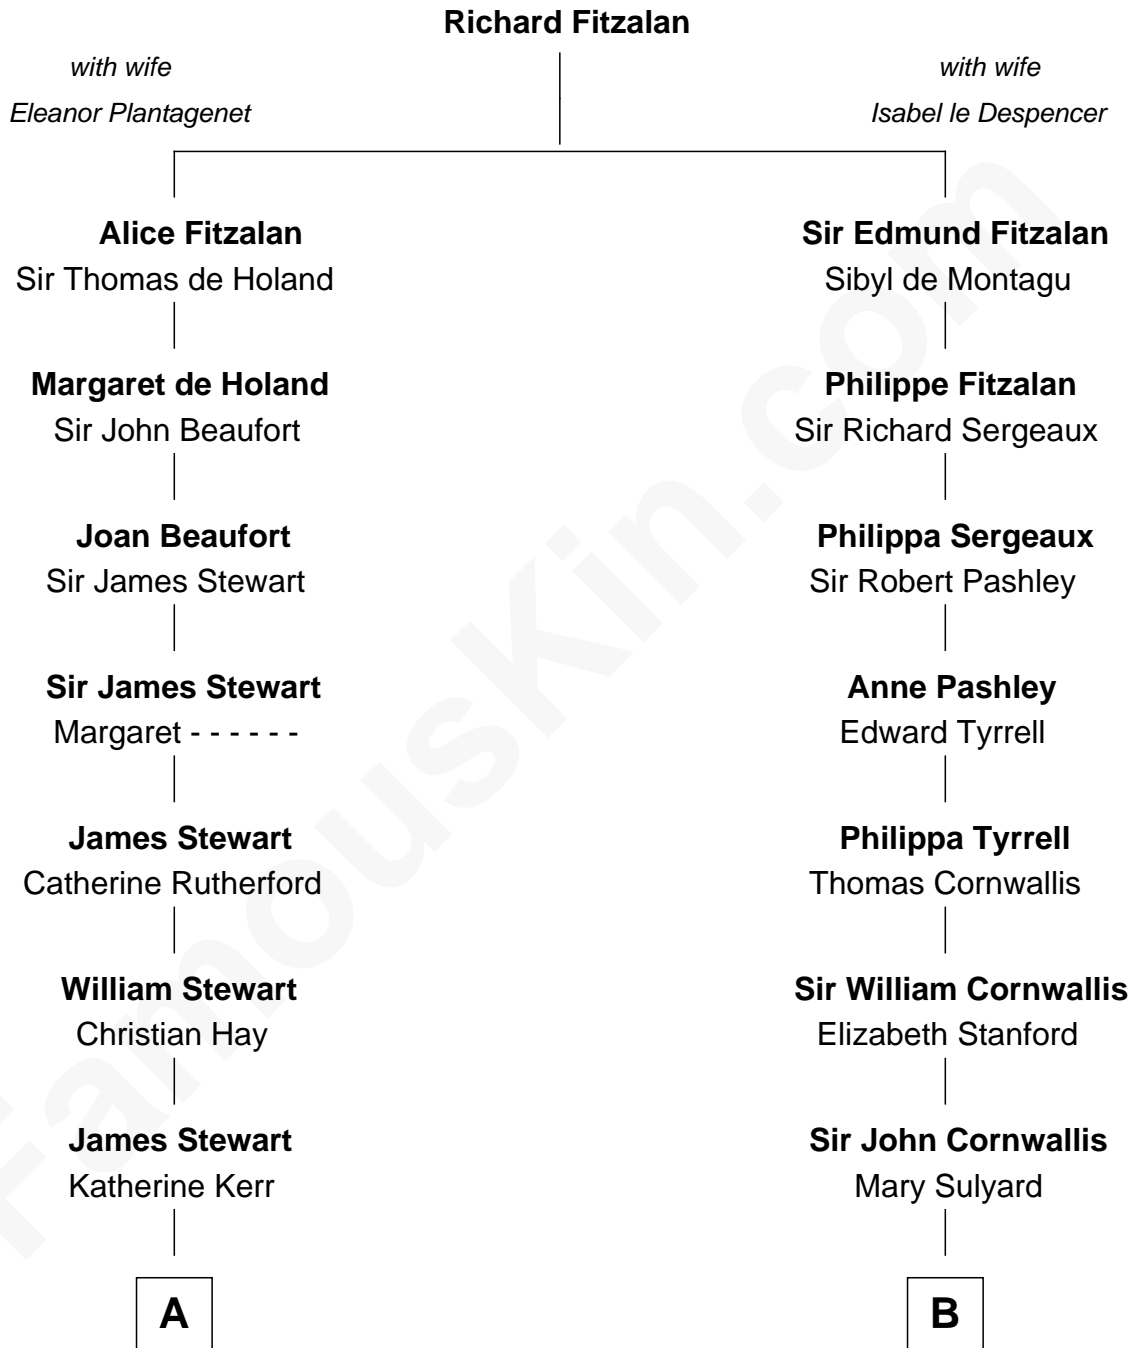

FamousKin.com

Relationship Chart of

Noel Coward

Playwright, Actor, and Songwriter

15th cousin 3 times removed of

Ellen Louise (Axson) Wilson

First Lady of President Woodrow Wilson

C

Rev. Samuel Edward Axson
Margaret Jane Hoyt

Ellen Louise (Axson) Wilson
First Lady of Woodrow Wilson

FamousKin.com