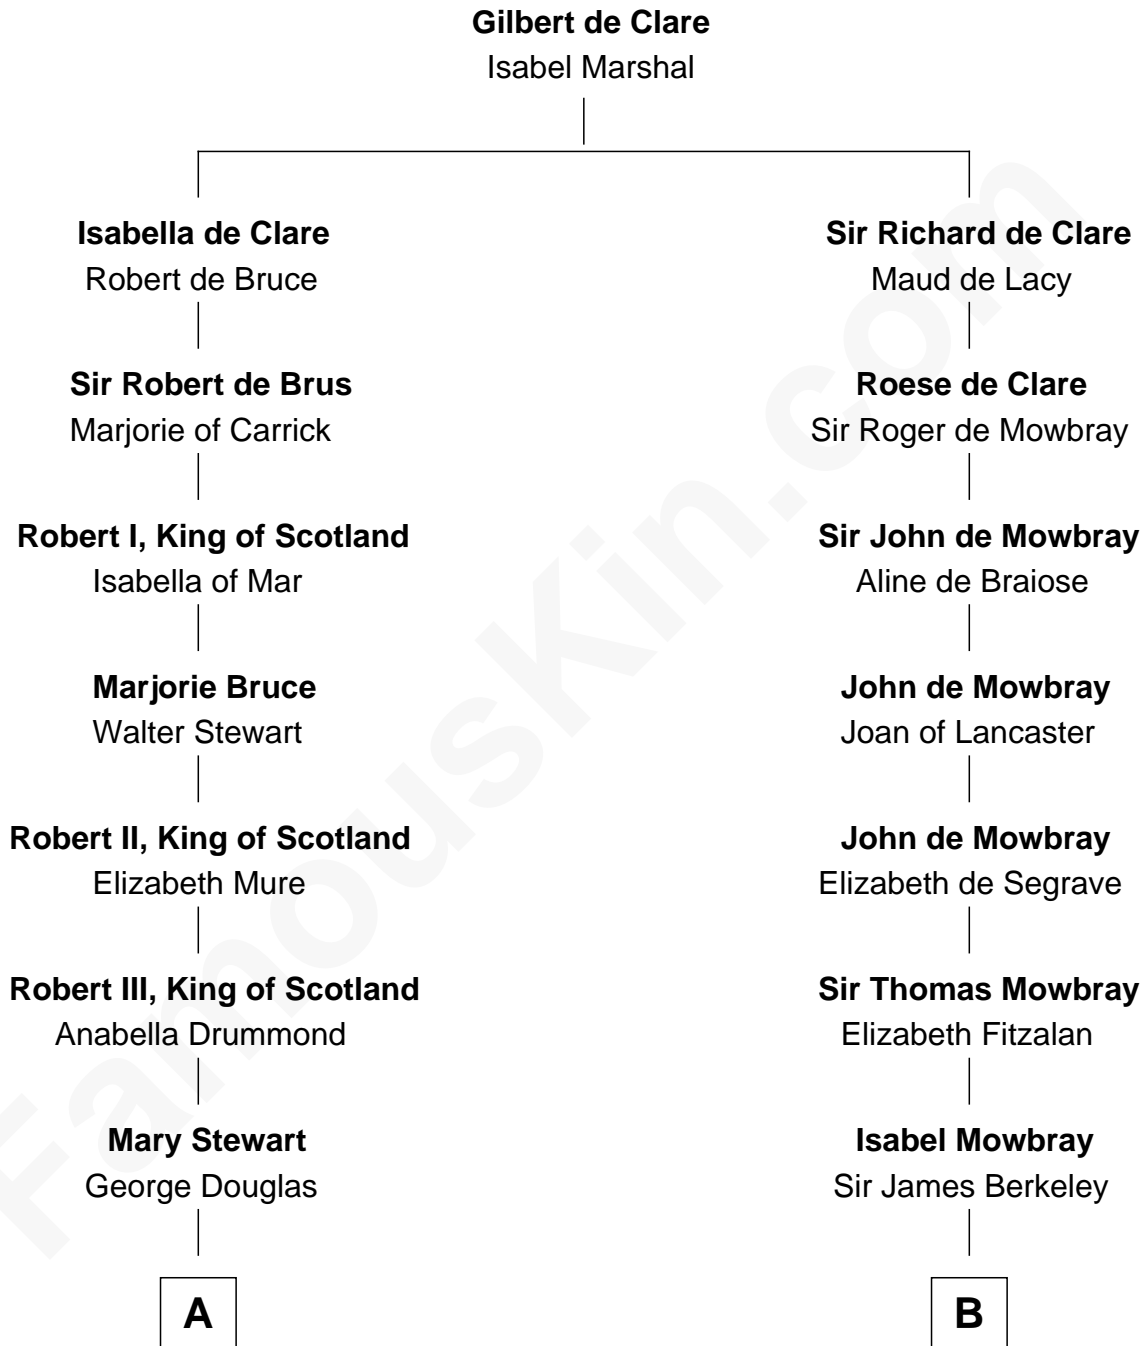

## Relationship Chart of

### Noel Coward

*Playwright, Actor, and Songwriter*

18th cousin 2 times removed of

### Samuel Prescott

*Completed Paul Revere's Midnight Ride*

**C**

**Henry Veitch**  
Margaret Harrison

**Henry Gordon Veitch**  
Mary Kathleen Synch

**Violet Agnes Veitch**  
Arthur Sabin Coward

**Noel Coward**  
*Playwright, Actor, and Songwriter*