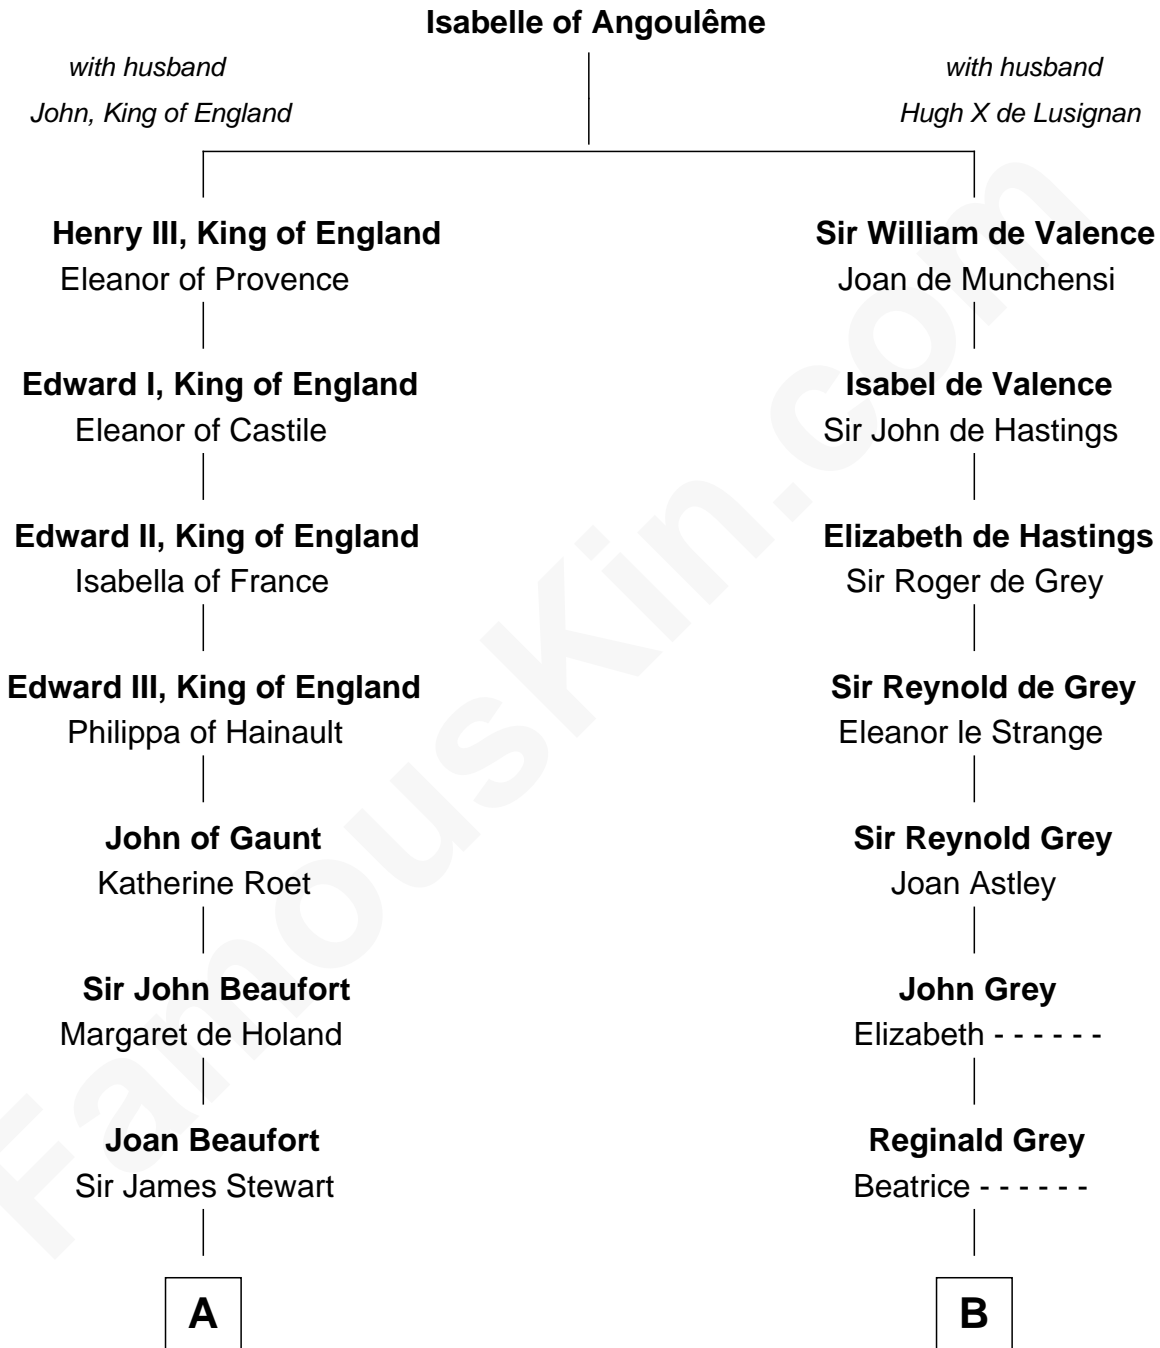

FamousKin.com

Relationship Chart of

Noel Coward

Playwright, Actor, and Songwriter

19th cousin of

J.P. Morgan

American Banker and Art Collector

C

Henry Gordon Veitch

Mary Kathleen Synch

Violet Agnes Veitch

Arthur Sabin Coward

Noel Coward

Playwright, Actor, and Songwriter

D

Mary Sheldon Lord