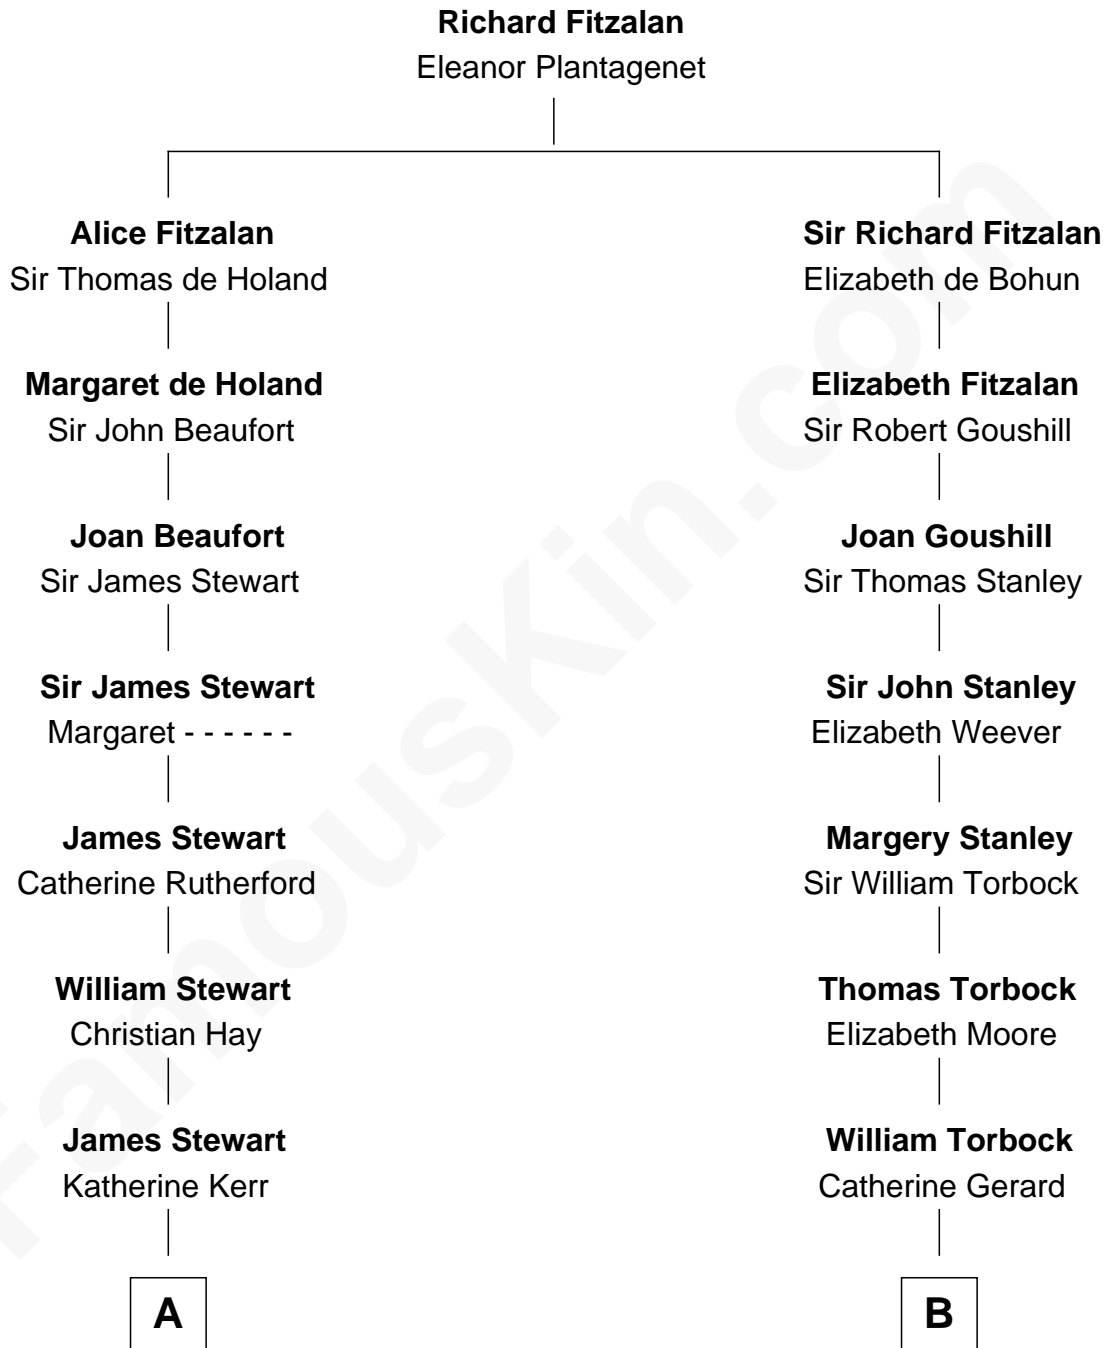

## Relationship Chart of

### Noel Coward

*Playwright, Actor, and Songwriter*

15th cousin 2 times removed of

**Juliette Gordon Low**

*Founder of the Girl Scouts*

**A**

**Janet Stewart**  
John Veatch

**Alexander Veitch**  
Margaret Scott

**William Veitch**  
-----

**Robert Veitch**  
-----

**John Veitch**  
Barbara Ainslie

**Henry Veitch**  
Margaret Harrison

**Henry Gordon Veitch**  
Mary Kathleen Synch

**Violet Agnes Veitch**  
Arthur Sabin Coward