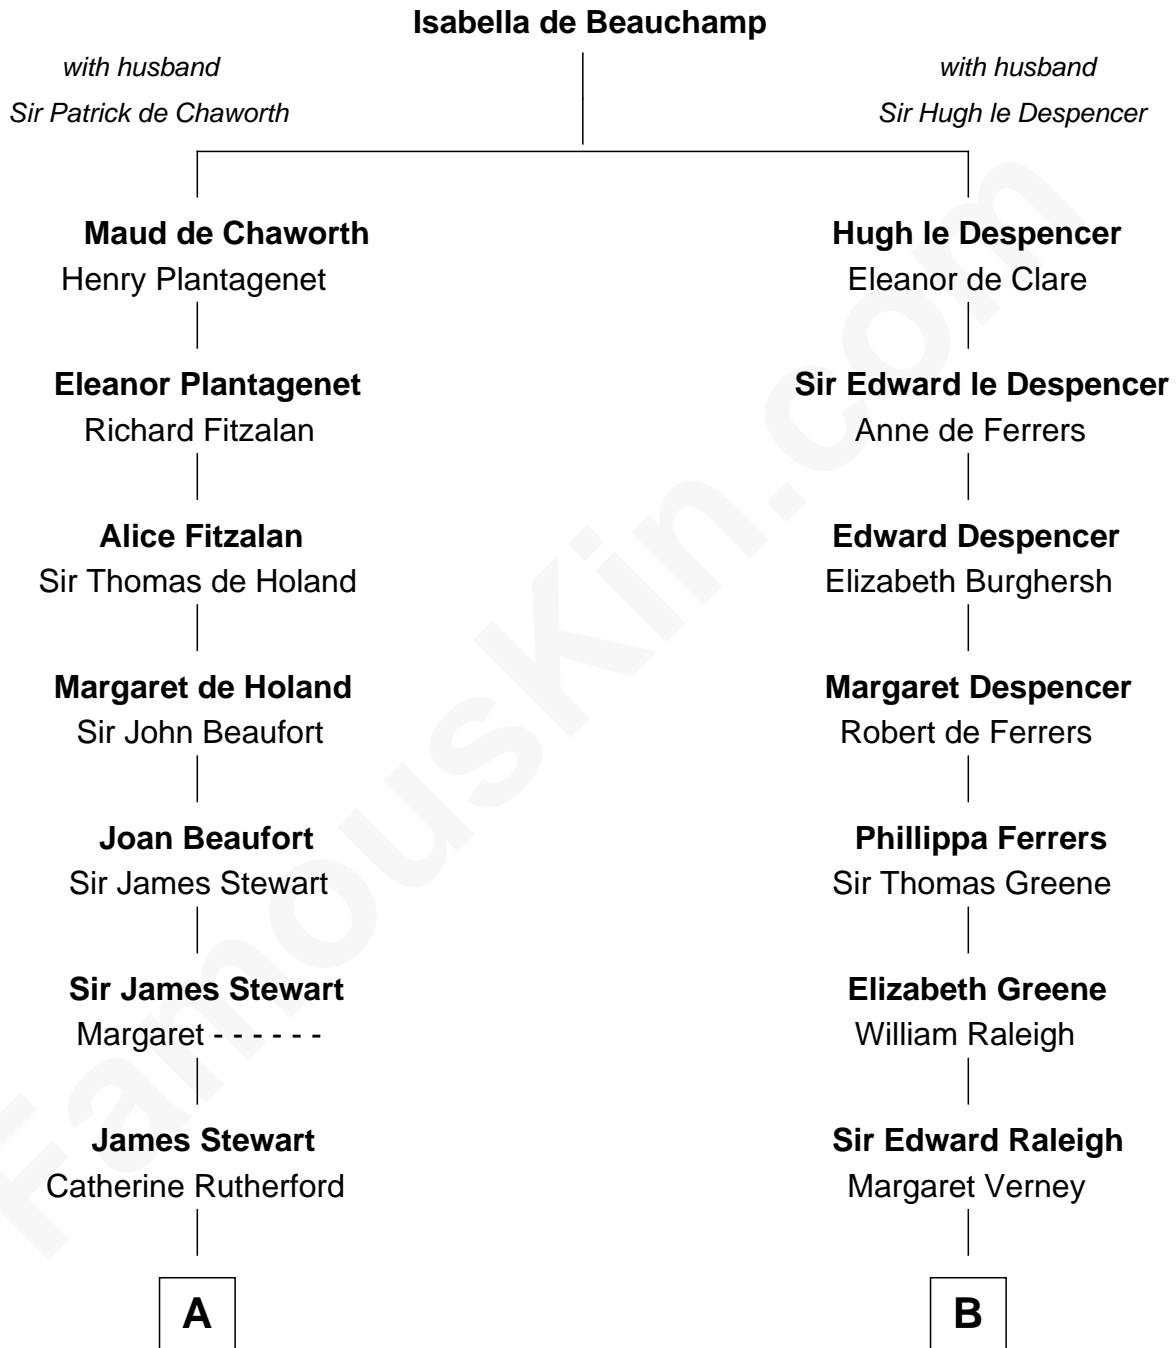

FamousKin.com

Relationship Chart of

Noel Coward

Playwright, Actor, and Songwriter

17th cousin 2 times removed of

Stephen A. Douglas

Participated in Lincoln-Douglas Debates

C

Martha Arnold
Benajah Douglass

Dr. Stephen Arnold Douglass
Sarah Fiske

Stephen A. Douglas
[The Lincoln-Douglas Debates](#)

FamousKin.com