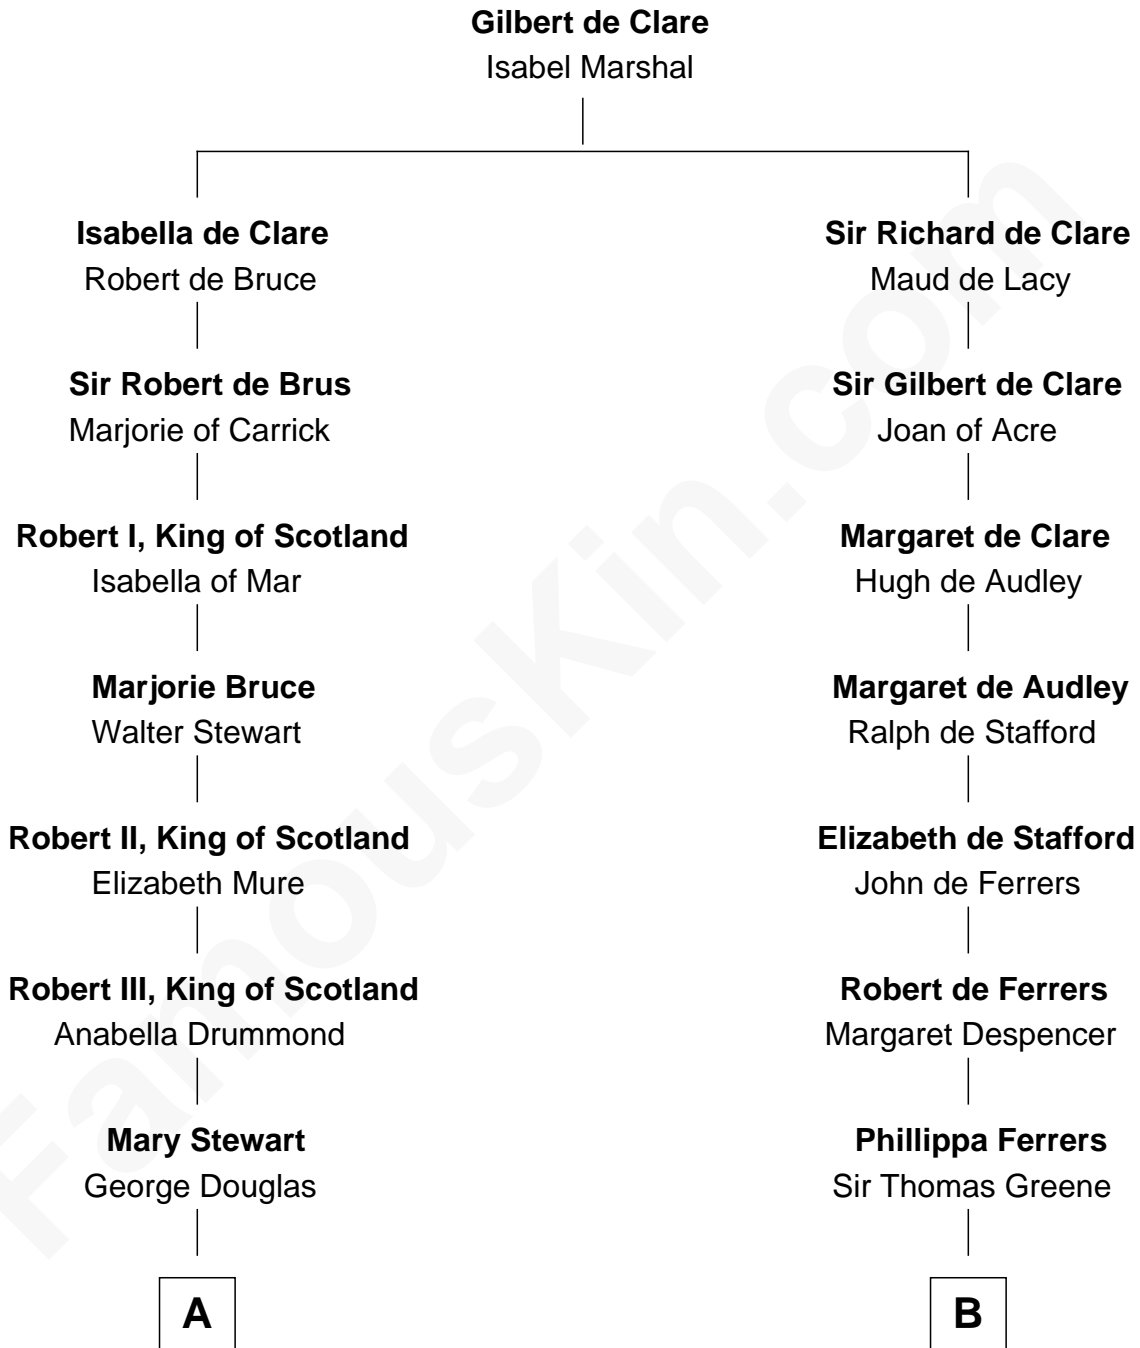

FamousKin.com

Relationship Chart of

Noel Coward

Playwright, Actor, and Songwriter

20th cousin 1 time removed of

Stephen A. Douglas

Participated in Lincoln-Douglas Debates

C

Henry Veitch
Margaret Harrison

Henry Gordon Veitch
Mary Kathleen Synch

Violet Agnes Veitch
Arthur Sabin Coward

Noel Coward
Playwright, Actor, and Songwriter

D

Nicholas Gardiner
Martha Havens

Martha Gardiner
Stephen Arnold