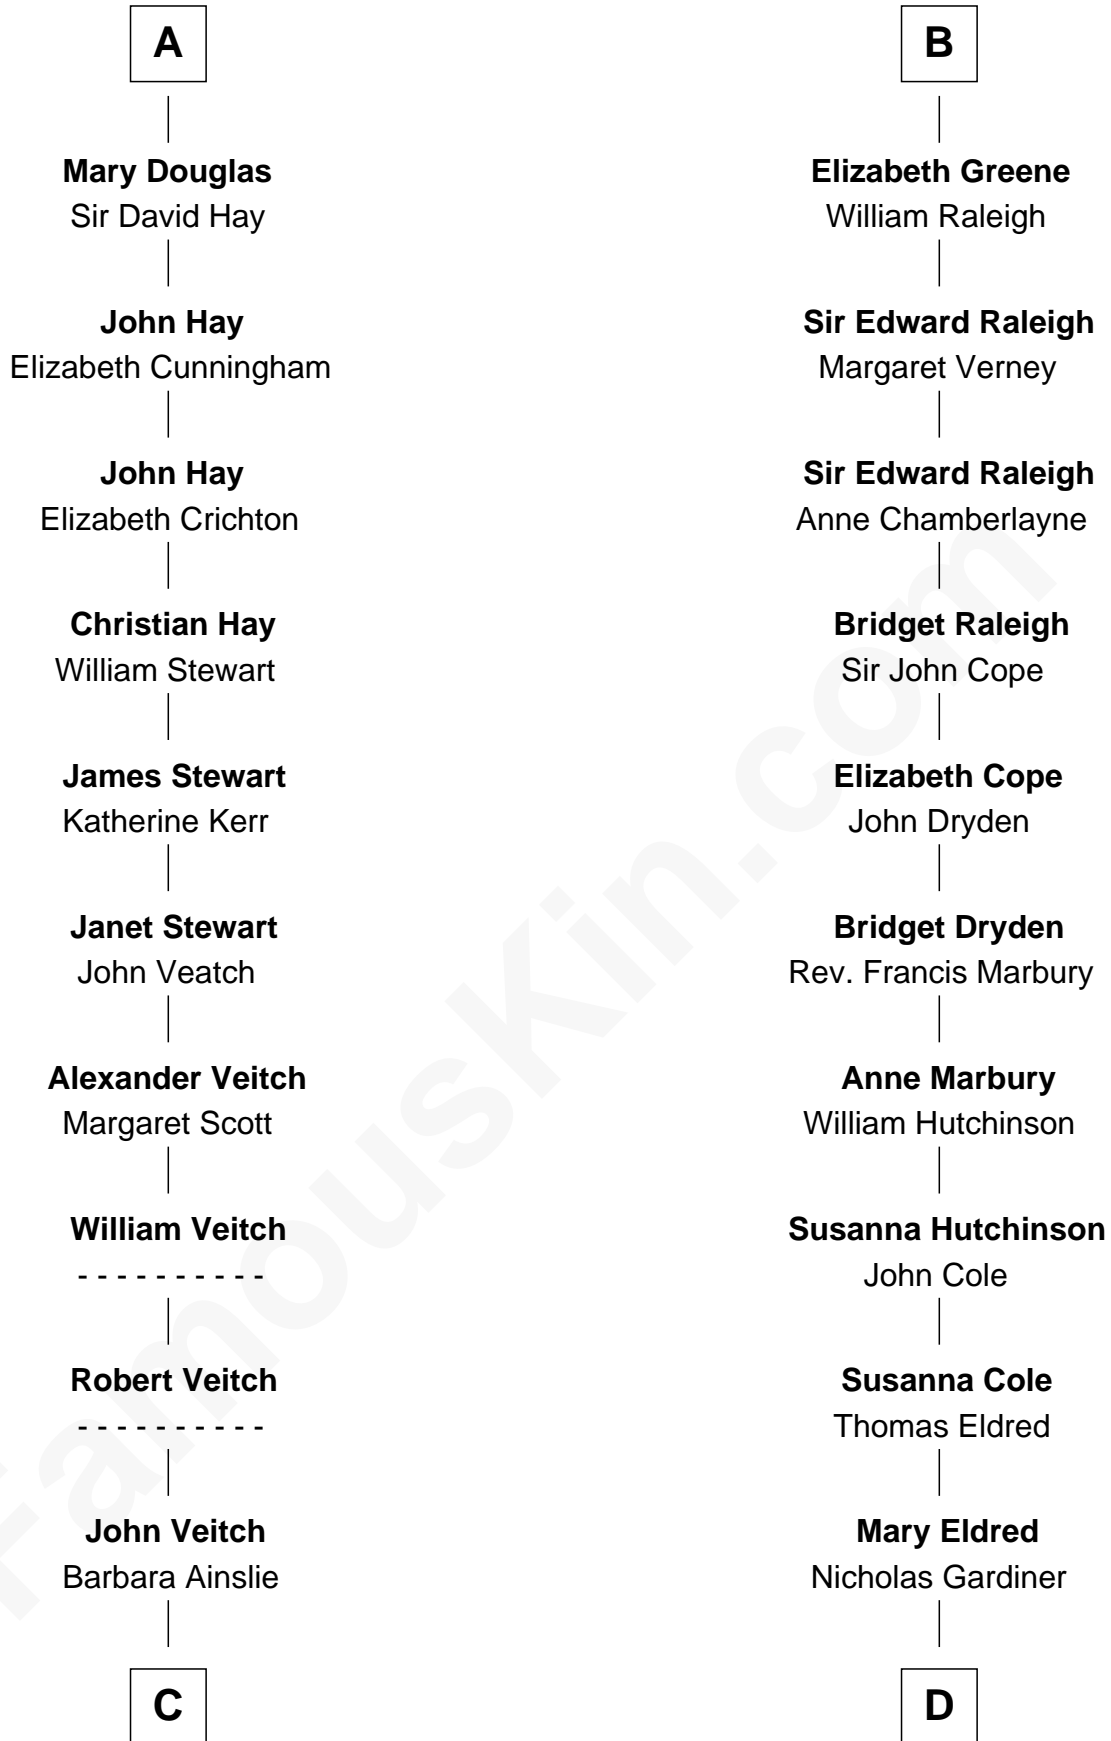

FamousKin.com

Relationship Chart of

Noel Coward

Playwright, Actor, and Songwriter

20th cousin 1 time removed of

Stephen A. Douglas

Participated in Lincoln-Douglas Debates

C

Henry Veitch
Margaret Harrison

Henry Gordon Veitch
Mary Kathleen Synch

Violet Agnes Veitch
Arthur Sabin Coward

Noel Coward
Playwright, Actor, and Songwriter

D

Nicholas Gardiner
Martha Havens

Martha Gardiner
Stephen Arnold

Martha Arnold
Benajah Douglass

Dr. Stephen Arnold Douglass
Sarah Fiske

Stephen A. Douglas
The Lincoln-Douglas Debates