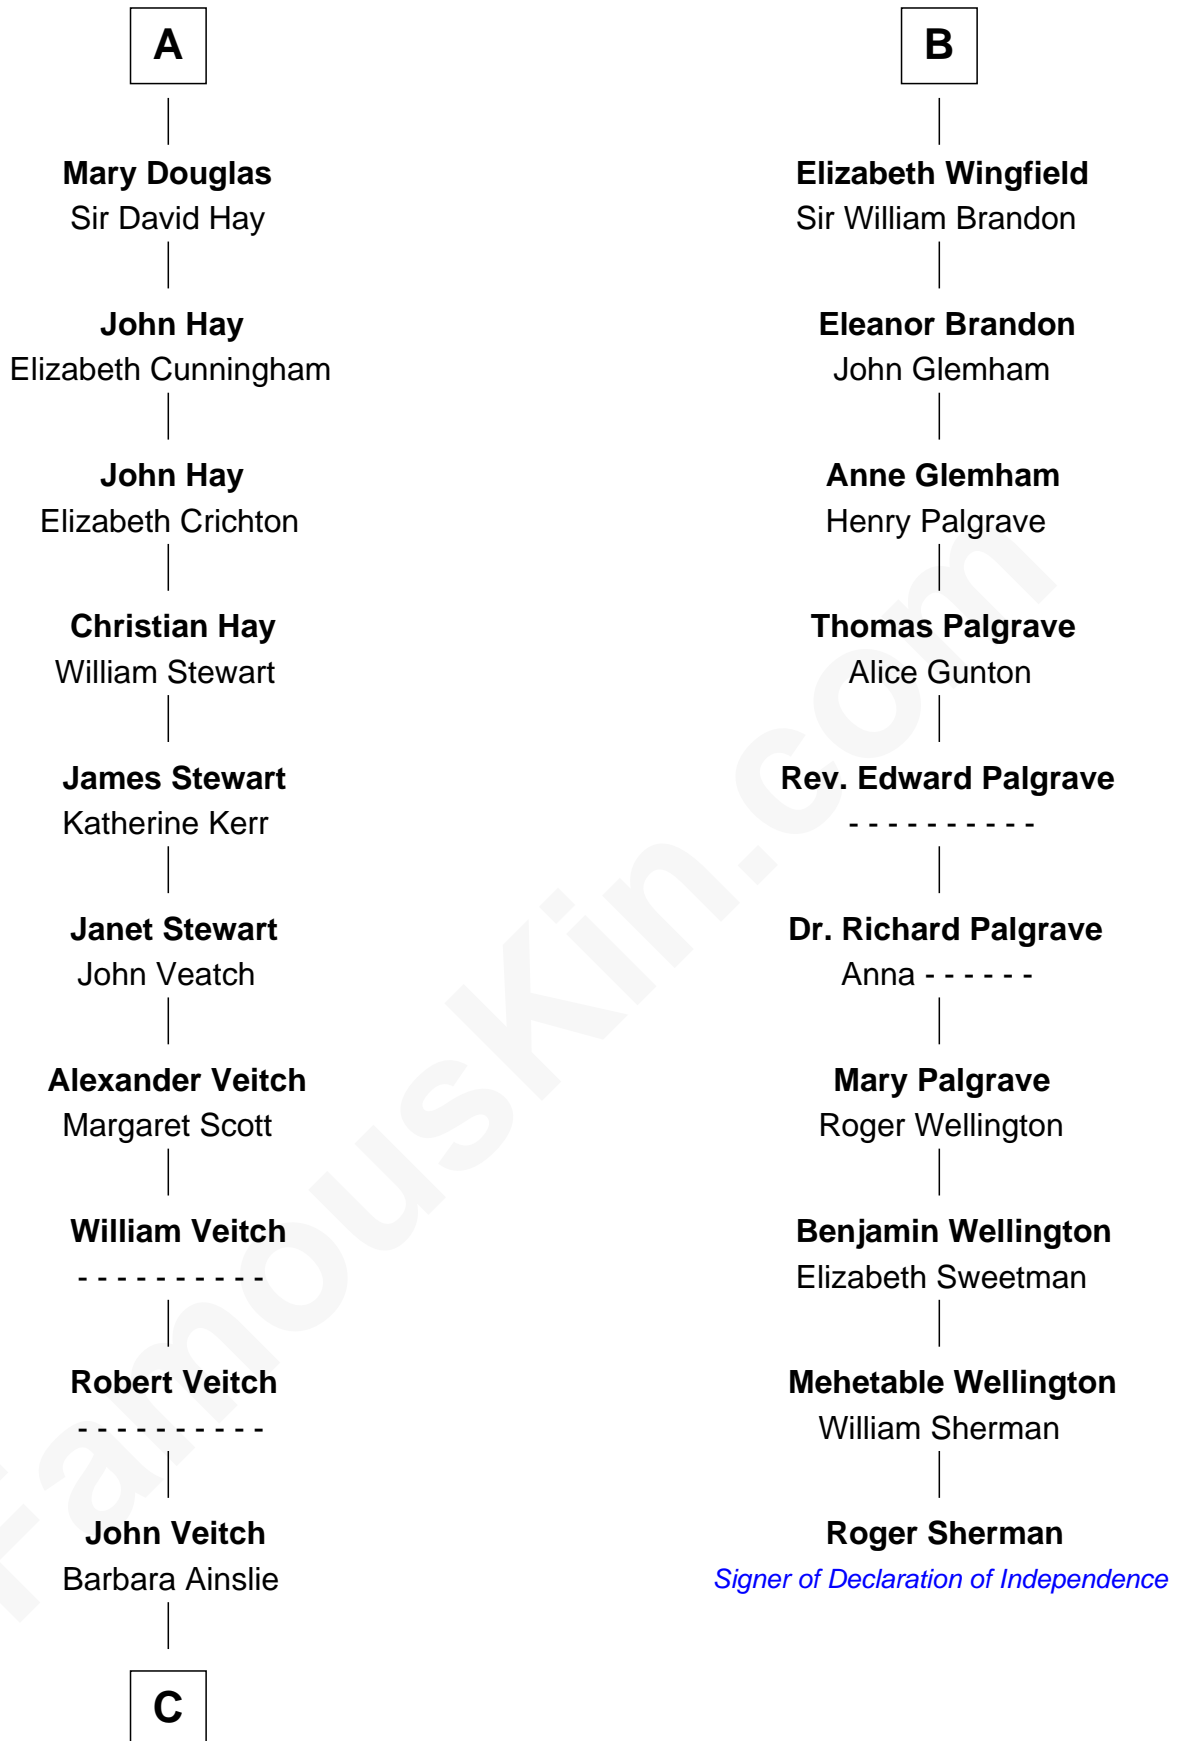

FamousKin.com

Relationship Chart of

Noel Coward

Playwright, Actor, and Songwriter

16th cousin 4 times removed of

Roger Sherman

Signer of the Declaration of Independence

C

Henry Veitch
Margaret Harrison

Henry Gordon Veitch
Mary Kathleen Synch

Violet Agnes Veitch
Arthur Sabin Coward

Noel Coward
Playwright, Actor, and Songwriter

FamousKin.com