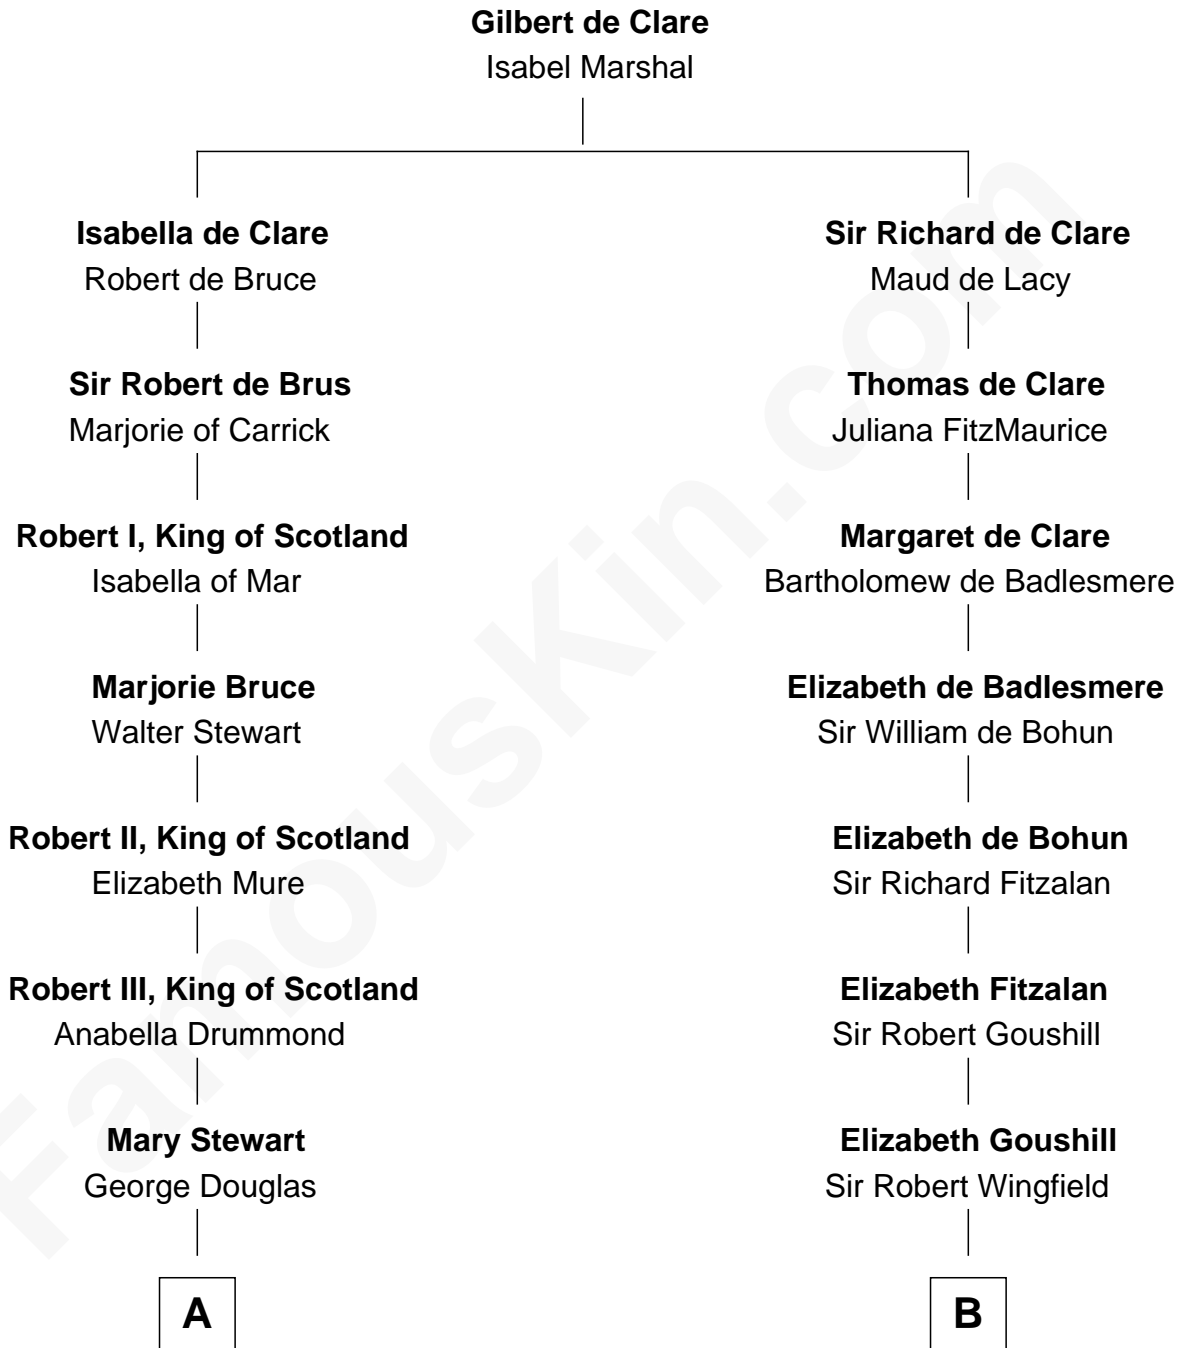

FamousKin.com

Relationship Chart of

Noel Coward

Playwright, Actor, and Songwriter

16th cousin 4 times removed of

Roger Sherman

Signer of the Declaration of Independence

C

Henry Veitch
Margaret Harrison

Henry Gordon Veitch
Mary Kathleen Synch

Violet Agnes Veitch
Arthur Sabin Coward

Noel Coward
Playwright, Actor, and Songwriter

FamousKin.com