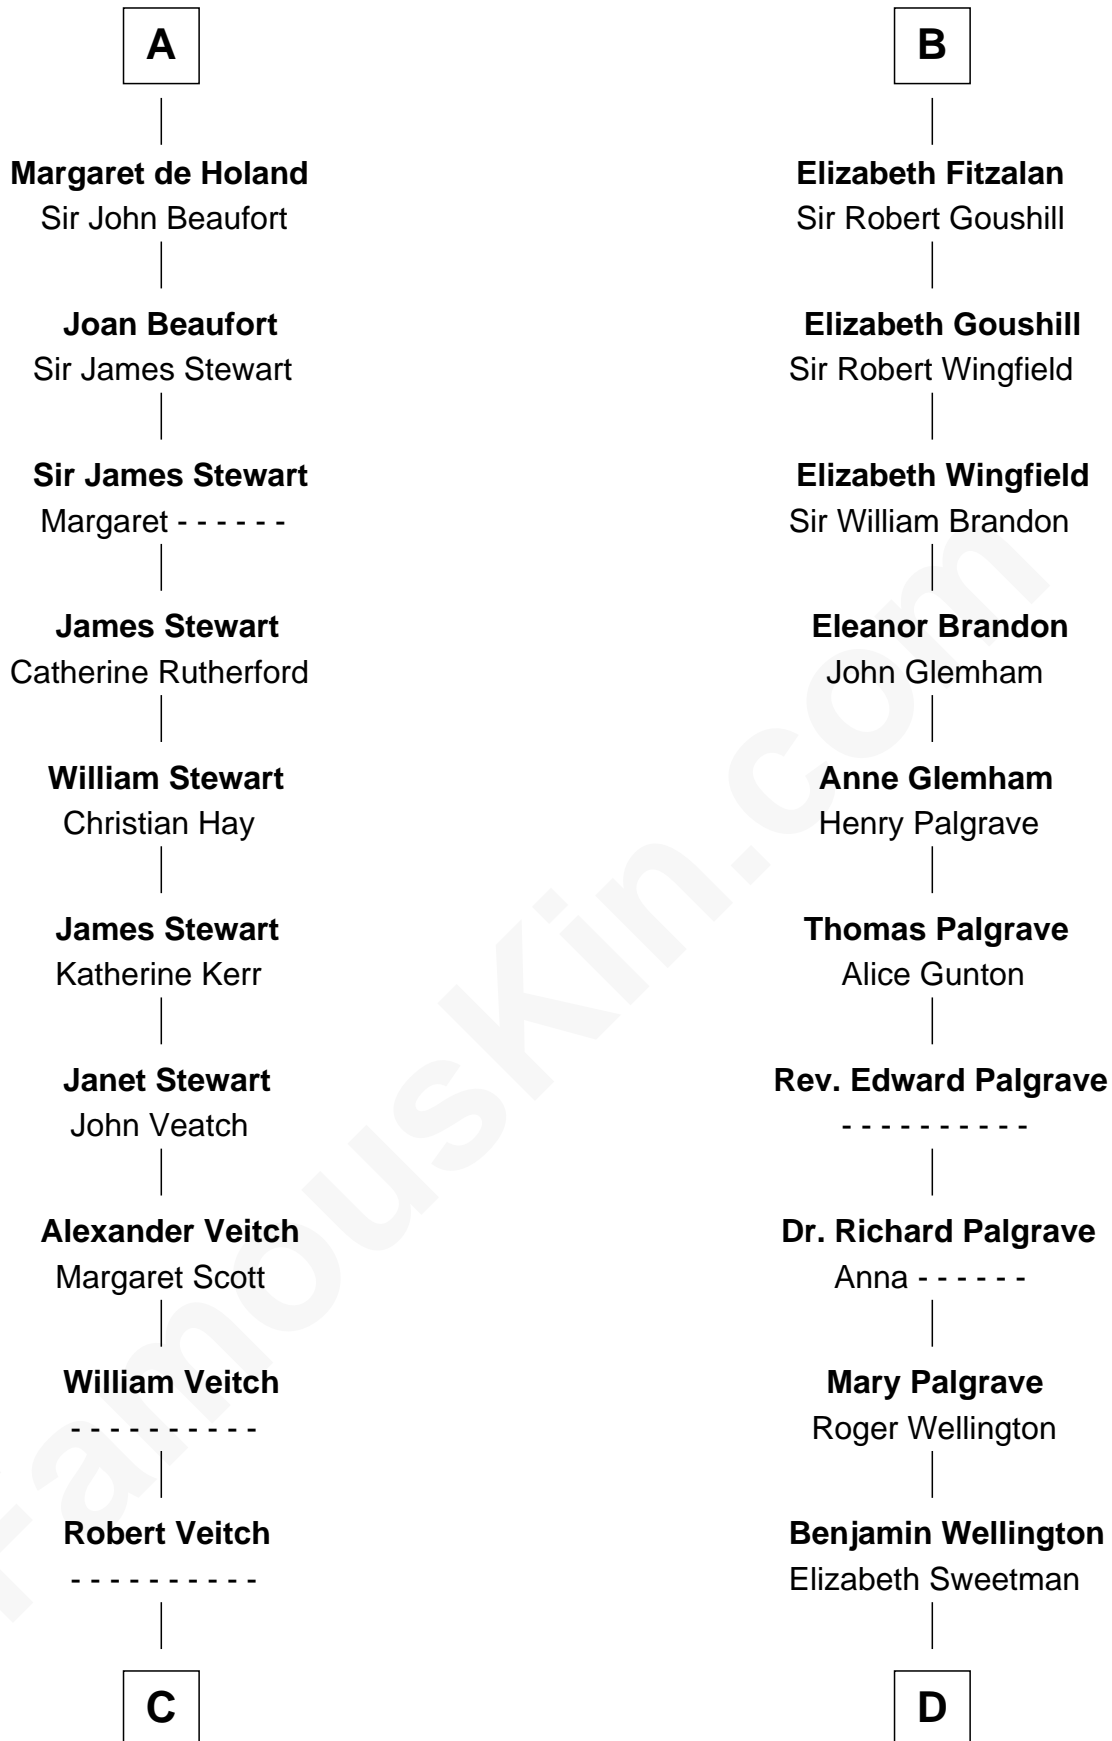

## Relationship Chart of Noel Coward

*Playwright, Actor, and Songwriter*

18th cousin 3 times removed of

**Roger Sherman**

*Signer of the Declaration of Independence*

**C**

**John Veitch**  
Barbara Ainslie

**Henry Veitch**  
Margaret Harrison

**Henry Gordon Veitch**  
Mary Kathleen Synch

**Violet Agnes Veitch**  
Arthur Sabin Coward

**Noel Coward**  
*Playwright, Actor, and Songwriter*

**D**

**Mehetable Wellington**  
William Sherman

**Roger Sherman**  
*Signer of Declaration of Independence*