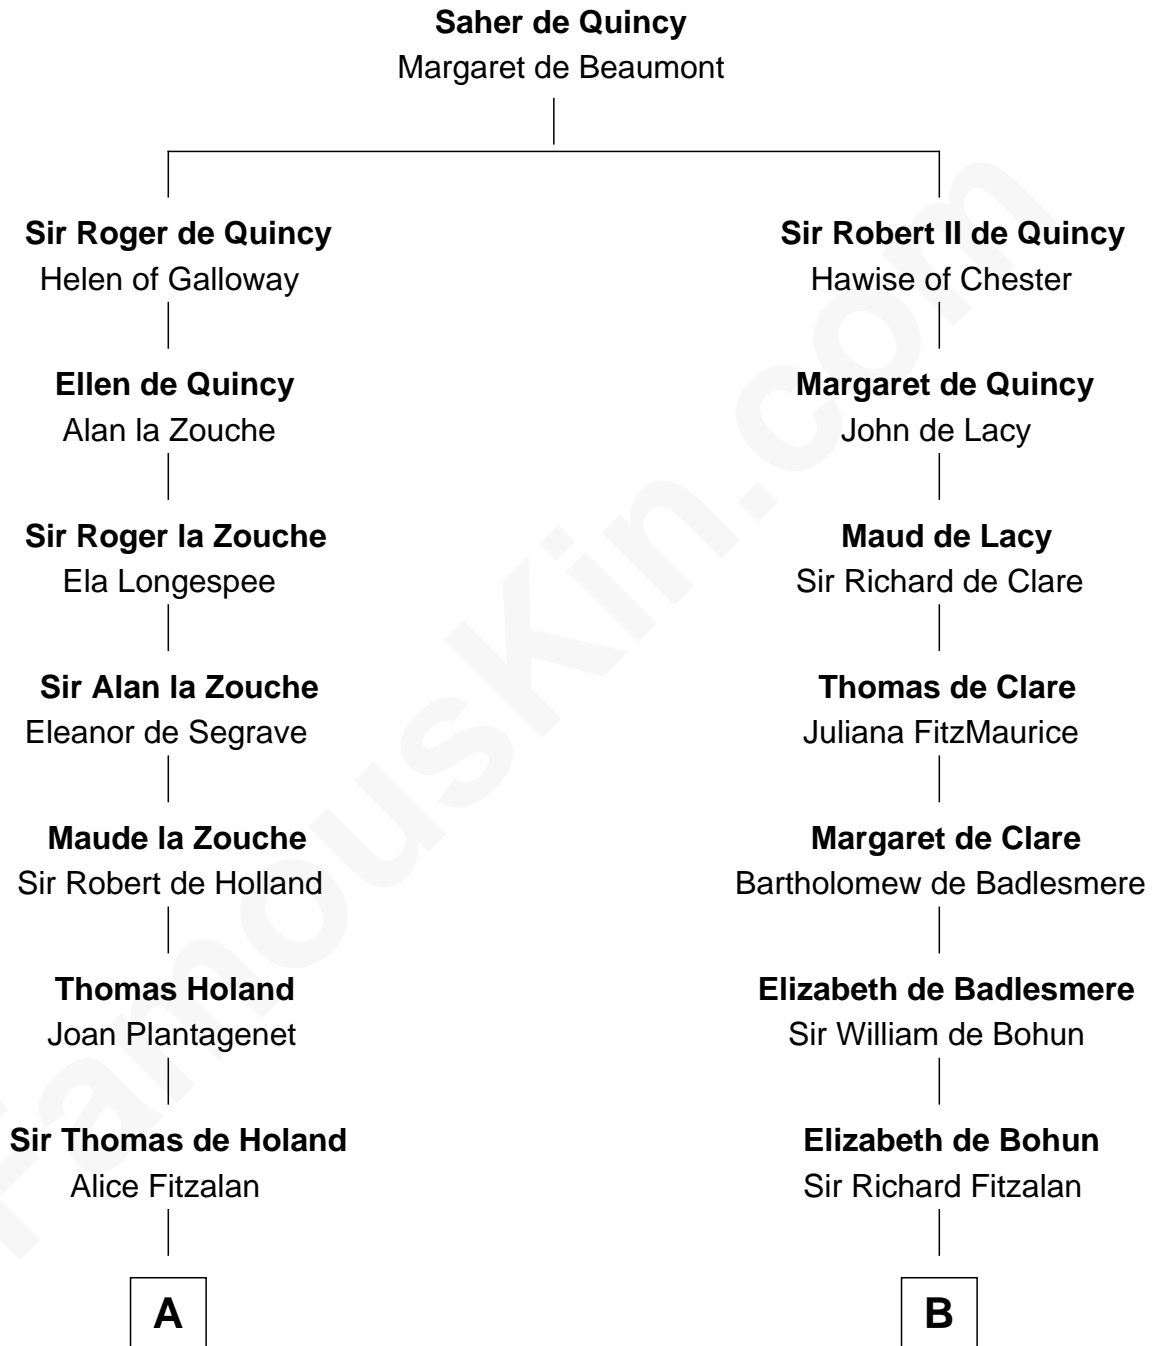

# FamousKin.com

## Relationship Chart of Noel Coward

*Playwright, Actor, and Songwriter*

18th cousin 3 times removed of

**Roger Sherman**

*Signer of the Declaration of Independence*

**C**

**John Veitch**  
Barbara Ainslie

**Henry Veitch**  
Margaret Harrison

**Henry Gordon Veitch**  
Mary Kathleen Synch

**Violet Agnes Veitch**  
Arthur Sabin Coward

**Noel Coward**  
*Playwright, Actor, and Songwriter*

**D**

**Mehetable Wellington**  
William Sherman

**Roger Sherman**  
*Signer of Declaration of Independence*