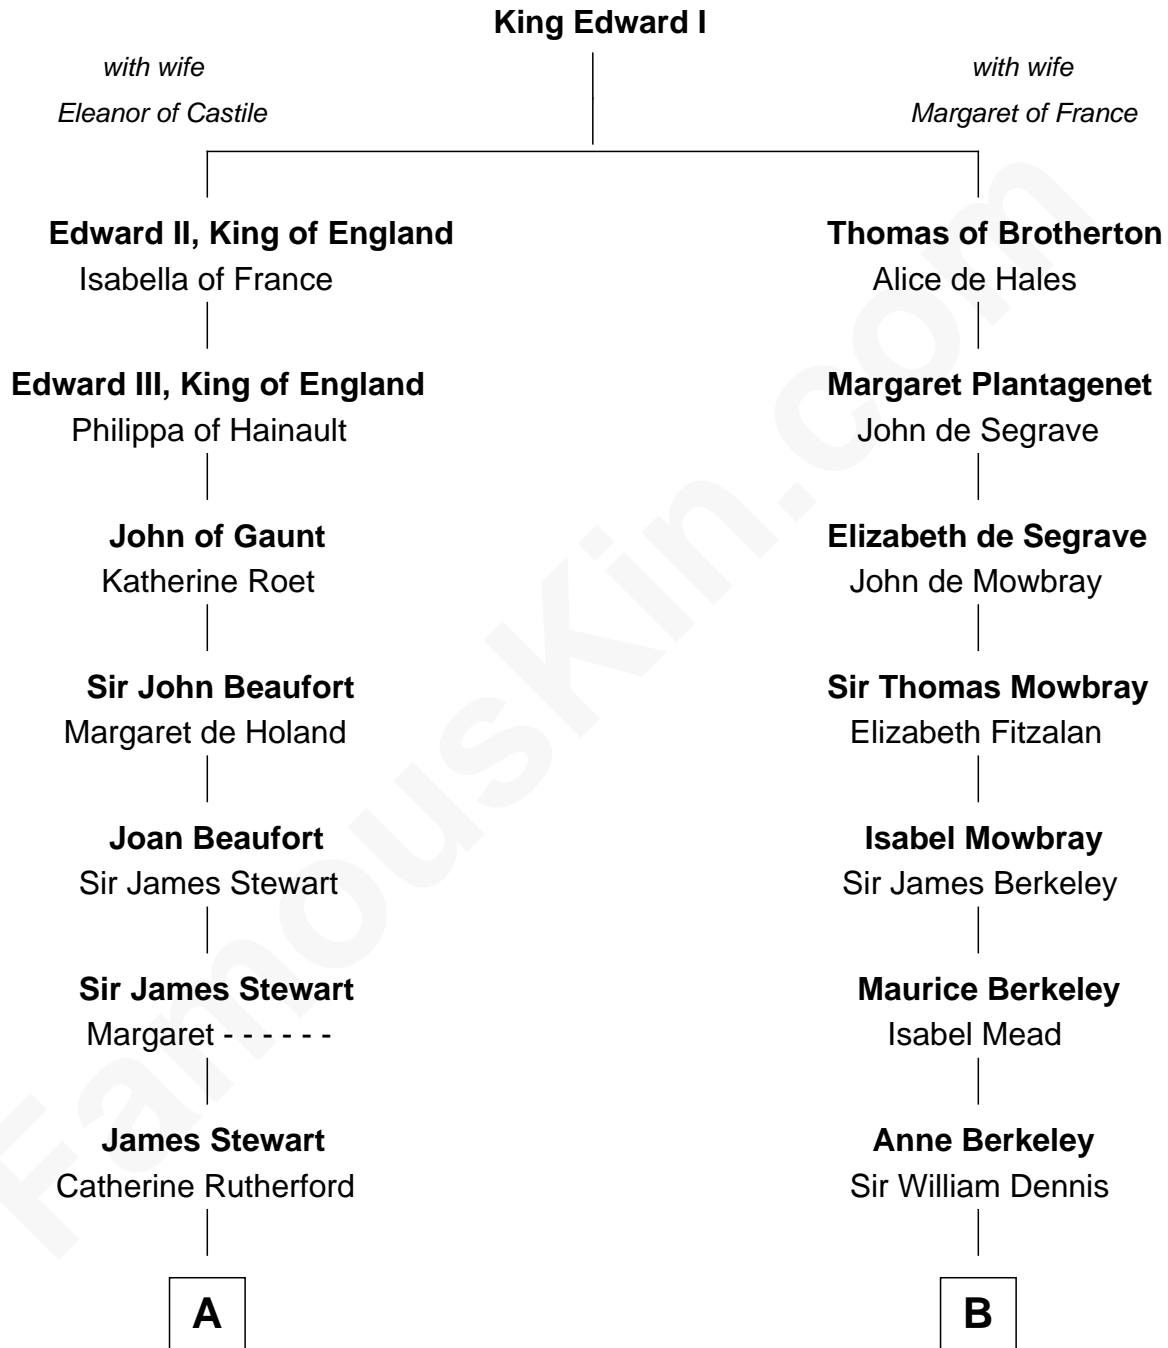

FamousKin.com

Relationship Chart of

Noel Coward

Playwright, Actor, and Songwriter

17th cousin 2 times removed of

General Douglas MacArthur

U.S. Army - World War II

C

Aurelia Belcher
Arthur MacArthur

Gen. Arthur MacArthur
Mary Pinckney Hardy

General Douglas MacArthur
U.S. Army - World War II

FamousKin.com