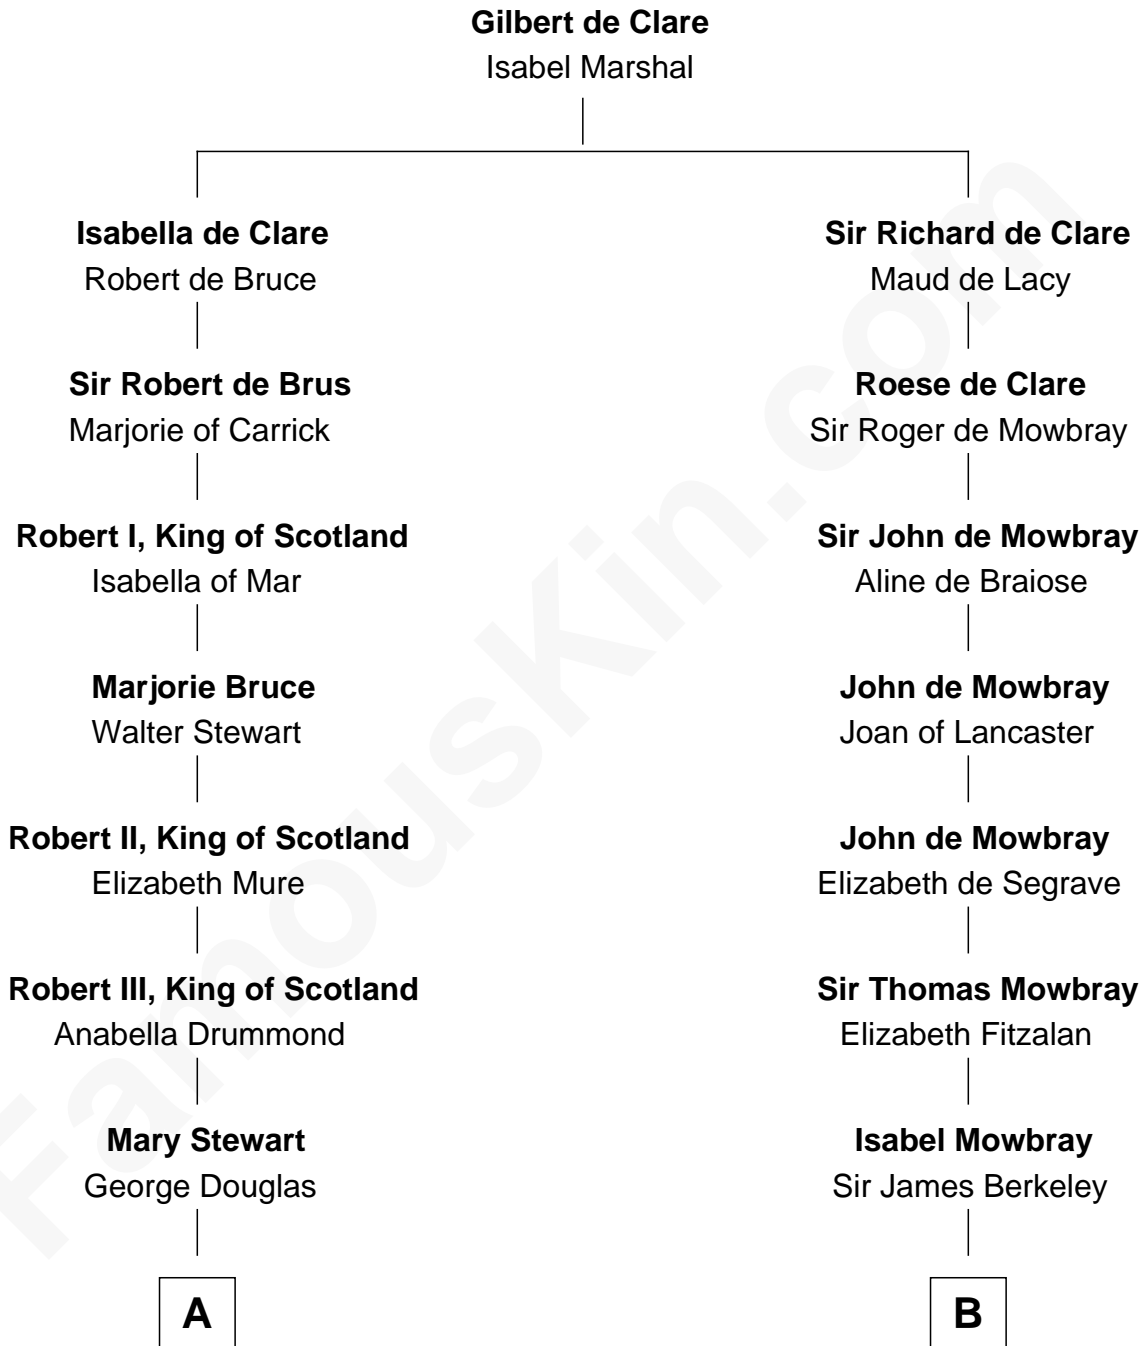

FamousKin.com

Relationship Chart of

Noel Coward

Playwright, Actor, and Songwriter

20th cousin 1 time removed of

General Douglas MacArthur

U.S. Army - World War II

C

Henry Veitch
Margaret Harrison

Henry Gordon Veitch
Mary Kathleen Synchron

Violet Agnes Veitch
Arthur Sabin Coward

Noel Coward
Playwright, Actor, and Songwriter

D

Benjamin Belcher
Sarah Barney

Benjamin Barney Belcher
Olive - - - - -