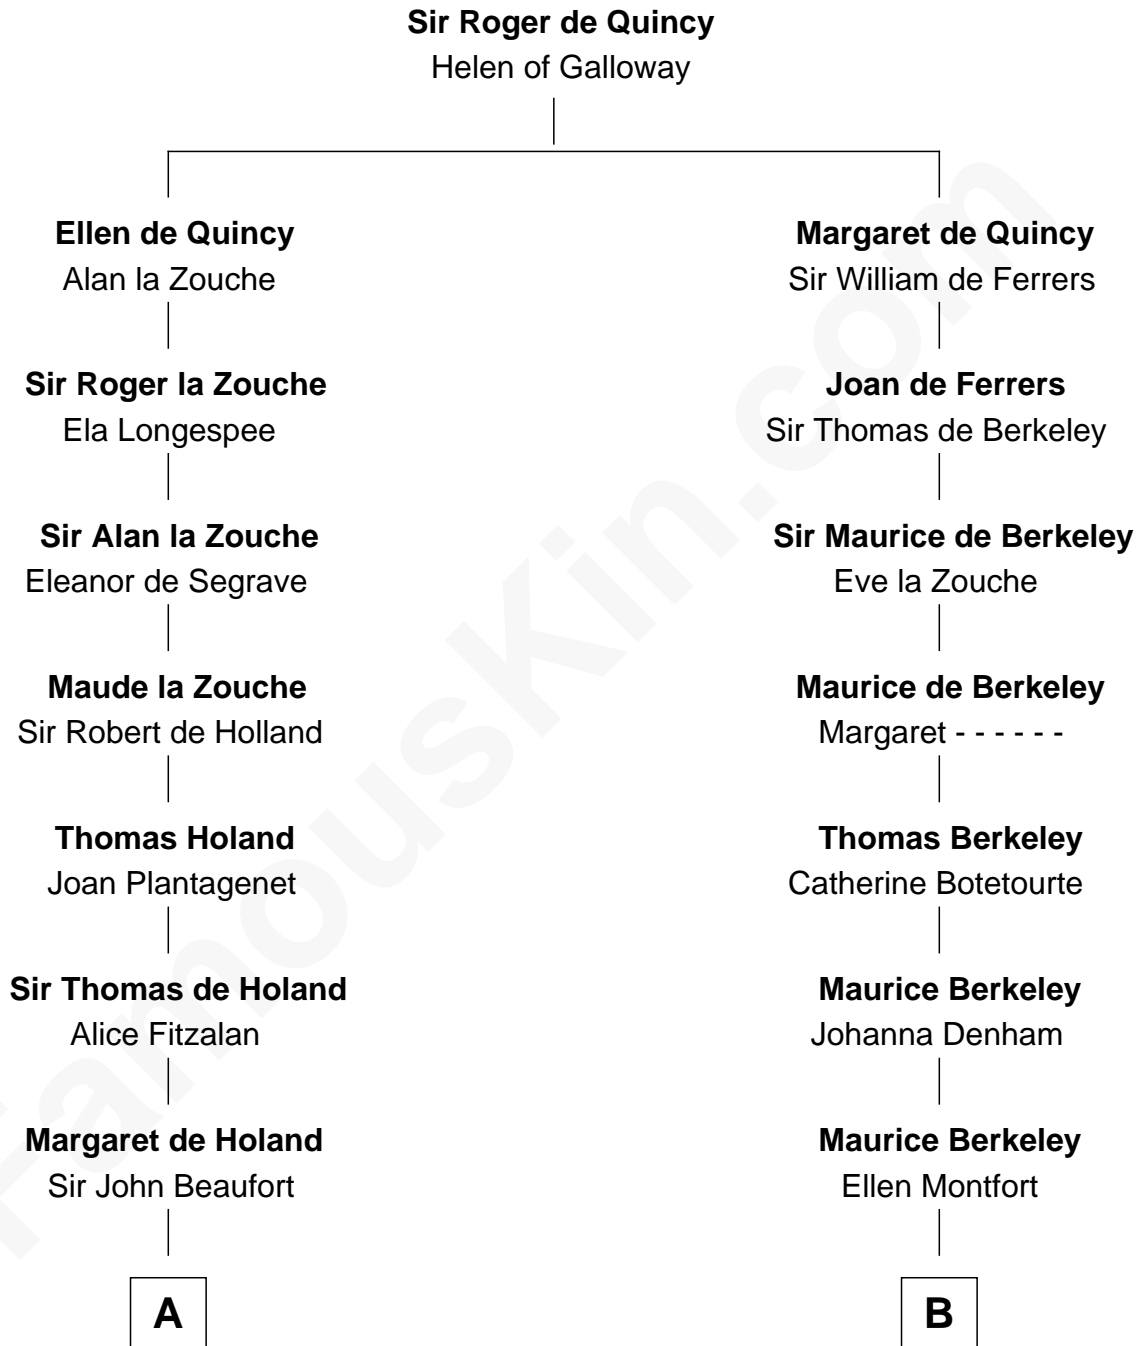

## Relationship Chart of

### Noel Coward

*Playwright, Actor, and Songwriter*

20th cousin 1 time removed of

### General Douglas MacArthur

*U.S. Army - World War II*

**C**

**Henry Veitch**  
Margaret Harrison

**Henry Gordon Veitch**  
Mary Kathleen Synch

**Violet Agnes Veitch**  
Arthur Sabin Coward

**Noel Coward**  
*Playwright, Actor, and Songwriter*