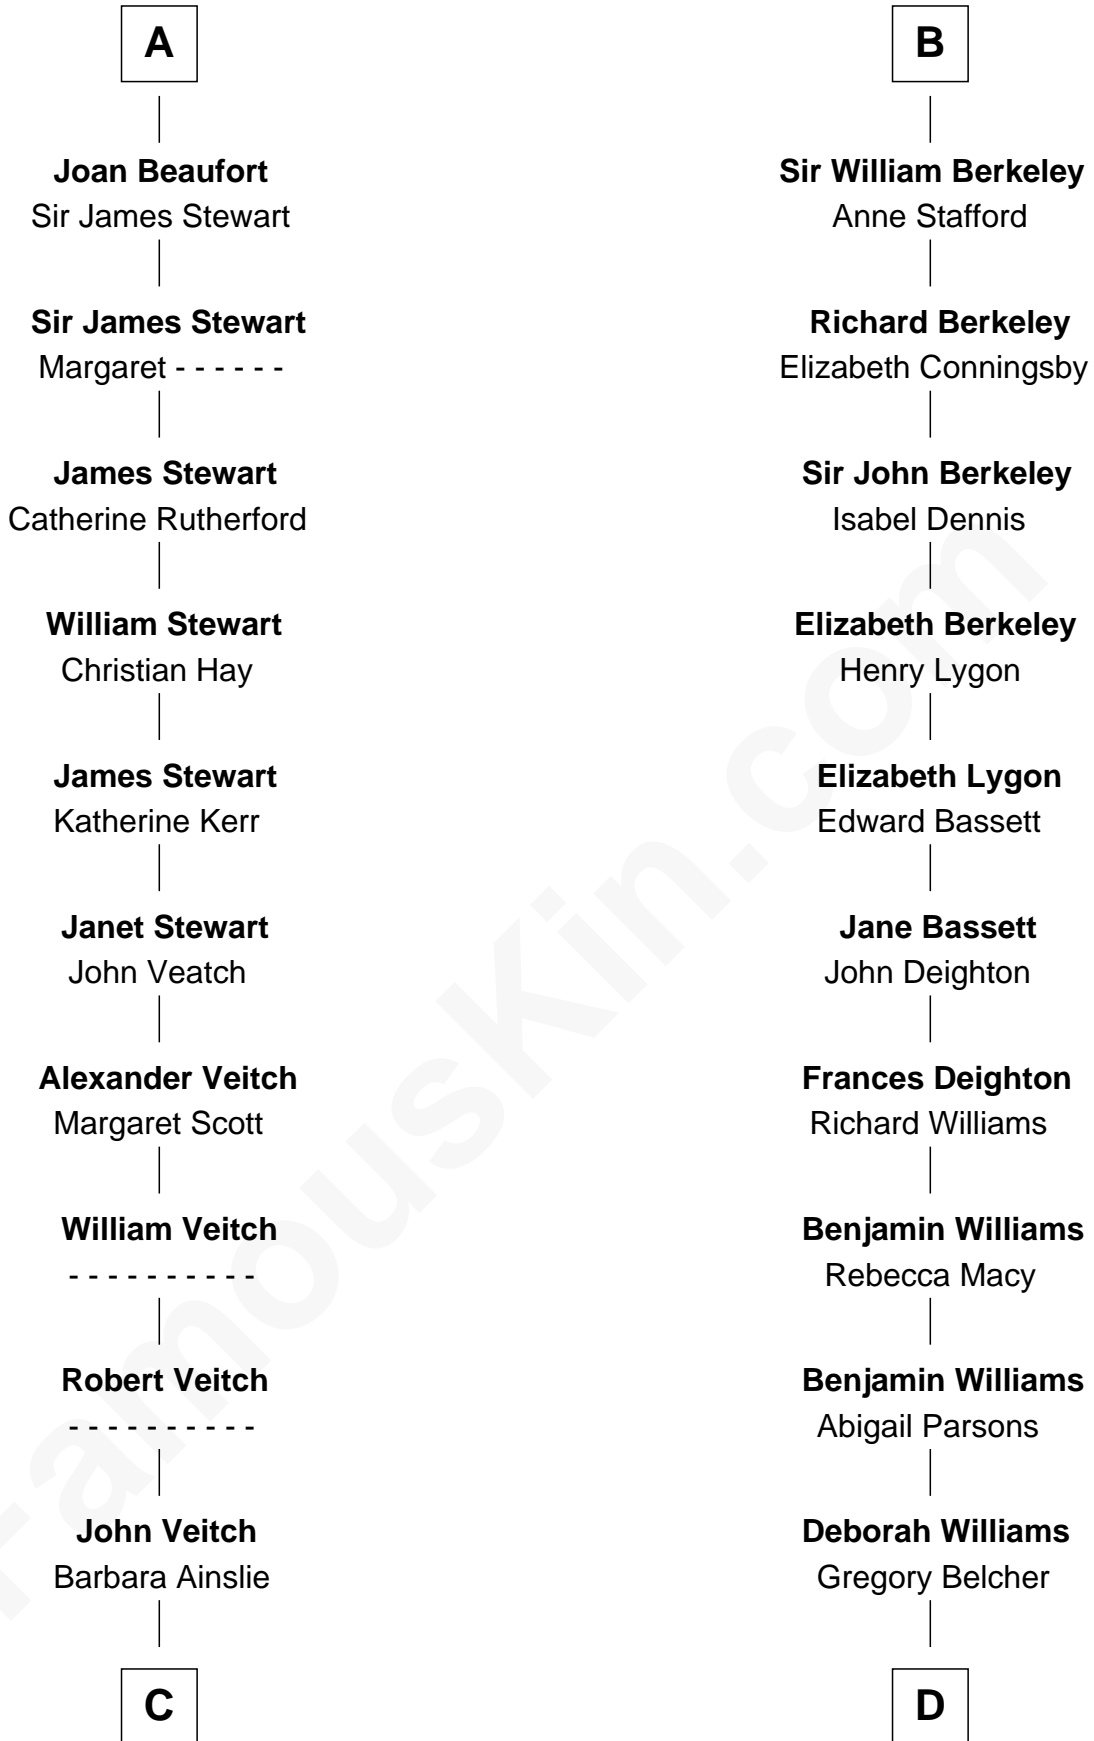

## Relationship Chart of

### Noel Coward

*Playwright, Actor, and Songwriter*

20th cousin 1 time removed of

### General Douglas MacArthur

*U.S. Army - World War II*

**C**

**Henry Veitch**  
Margaret Harrison

**Henry Gordon Veitch**  
Mary Kathleen Synch

**Violet Agnes Veitch**  
Arthur Sabin Coward

**Noel Coward**  
*Playwright, Actor, and Songwriter*