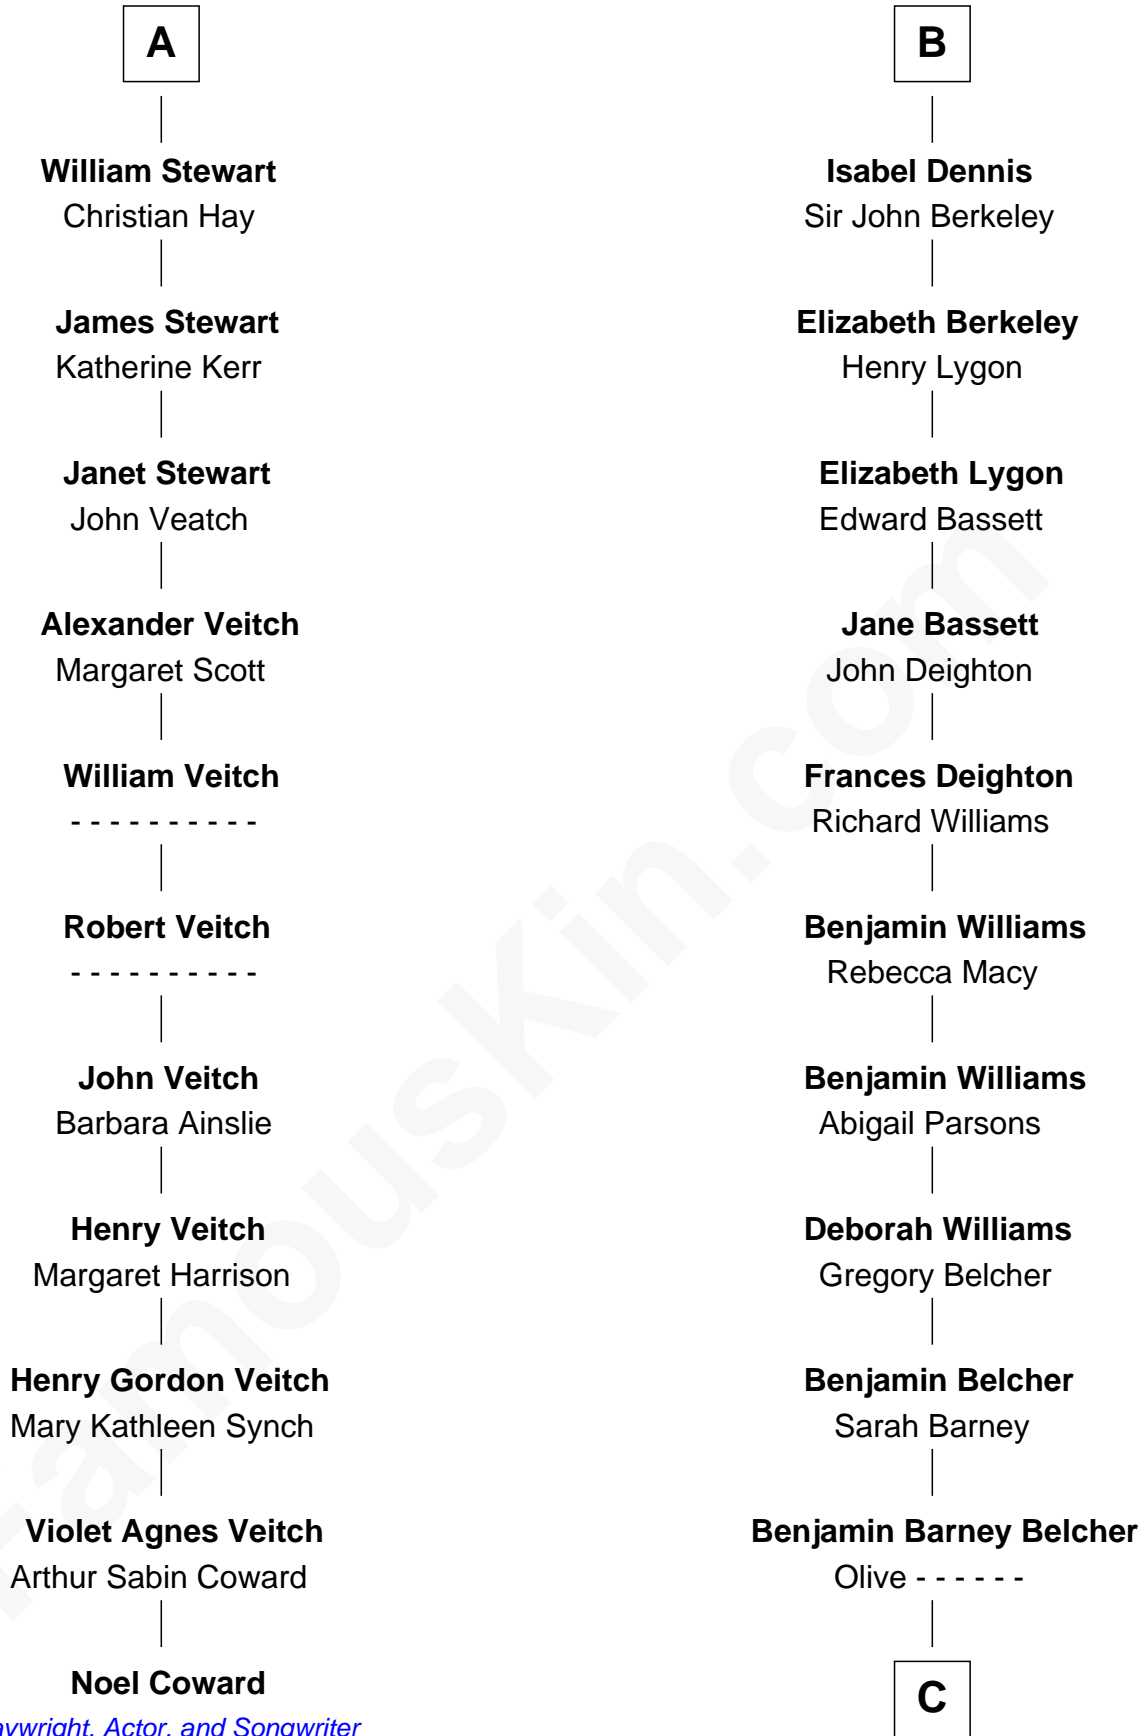

## Relationship Chart of

### Noel Coward

*Playwright, Actor, and Songwriter*

17th cousin 2 times removed of

### General Douglas MacArthur

*U.S. Army - World War II*

C

**Aurelia Belcher**  
Arthur MacArthur

**Gen. Arthur MacArthur**  
Mary Pinckney Hardy

**General Douglas MacArthur**  
*U.S. Army - World War II*

FamousKin.com