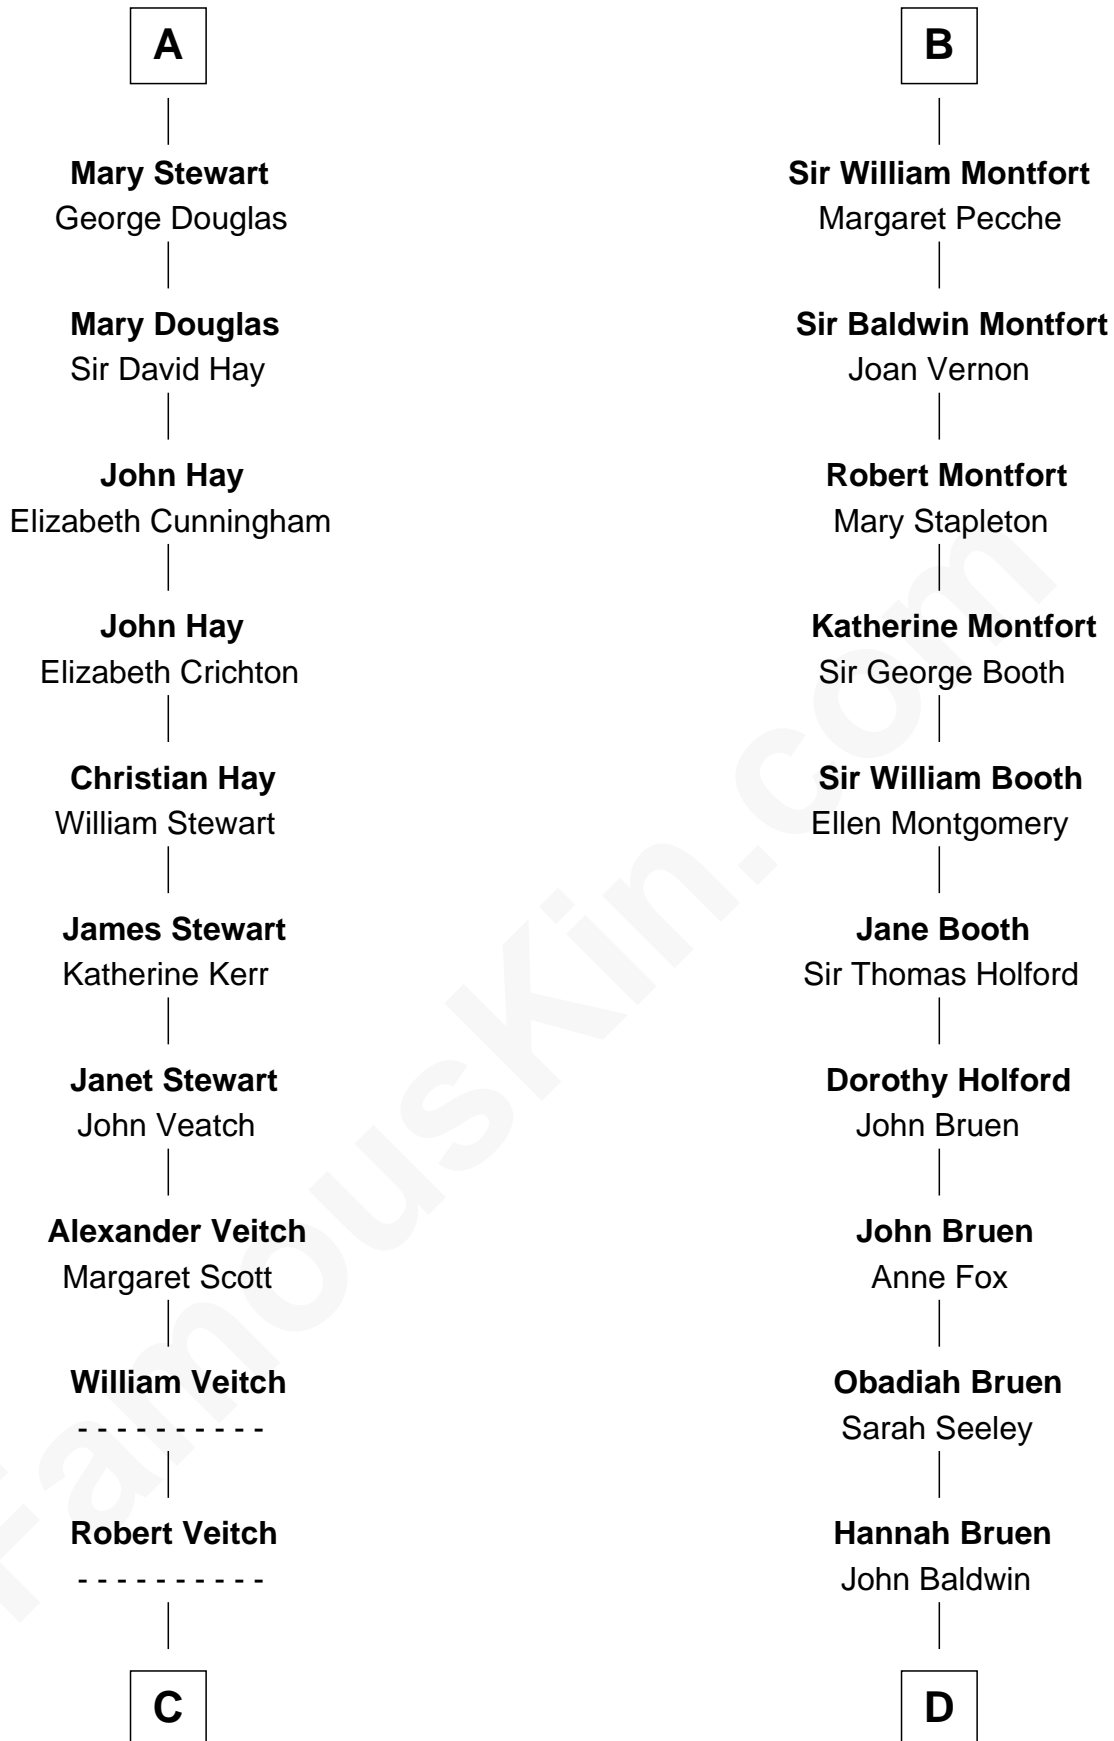

FamousKin.com Relationship Chart of

Noel Coward

Playwright, Actor, and Songwriter

21st cousin of

Isaac Taylor Tichenor

President of Auburn University

C

John Veitch
Barbara Ainslie

Henry Veitch
Margaret Harrison

Henry Gordon Veitch
Mary Kathleen Synch

Violet Agnes Veitch
Arthur Sabin Coward

Noel Coward
Playwright, Actor, and Songwriter

D

Elizabeth Baldwin
Daniel Tichenor

Joseph Tichenor
Elizabeth - - - - -

Daniel Tichenor
Anna Byram

James Tichenor
Margaret Bennett

Isaac Taylor Tichenor
President of Auburn University

FamousKin.com