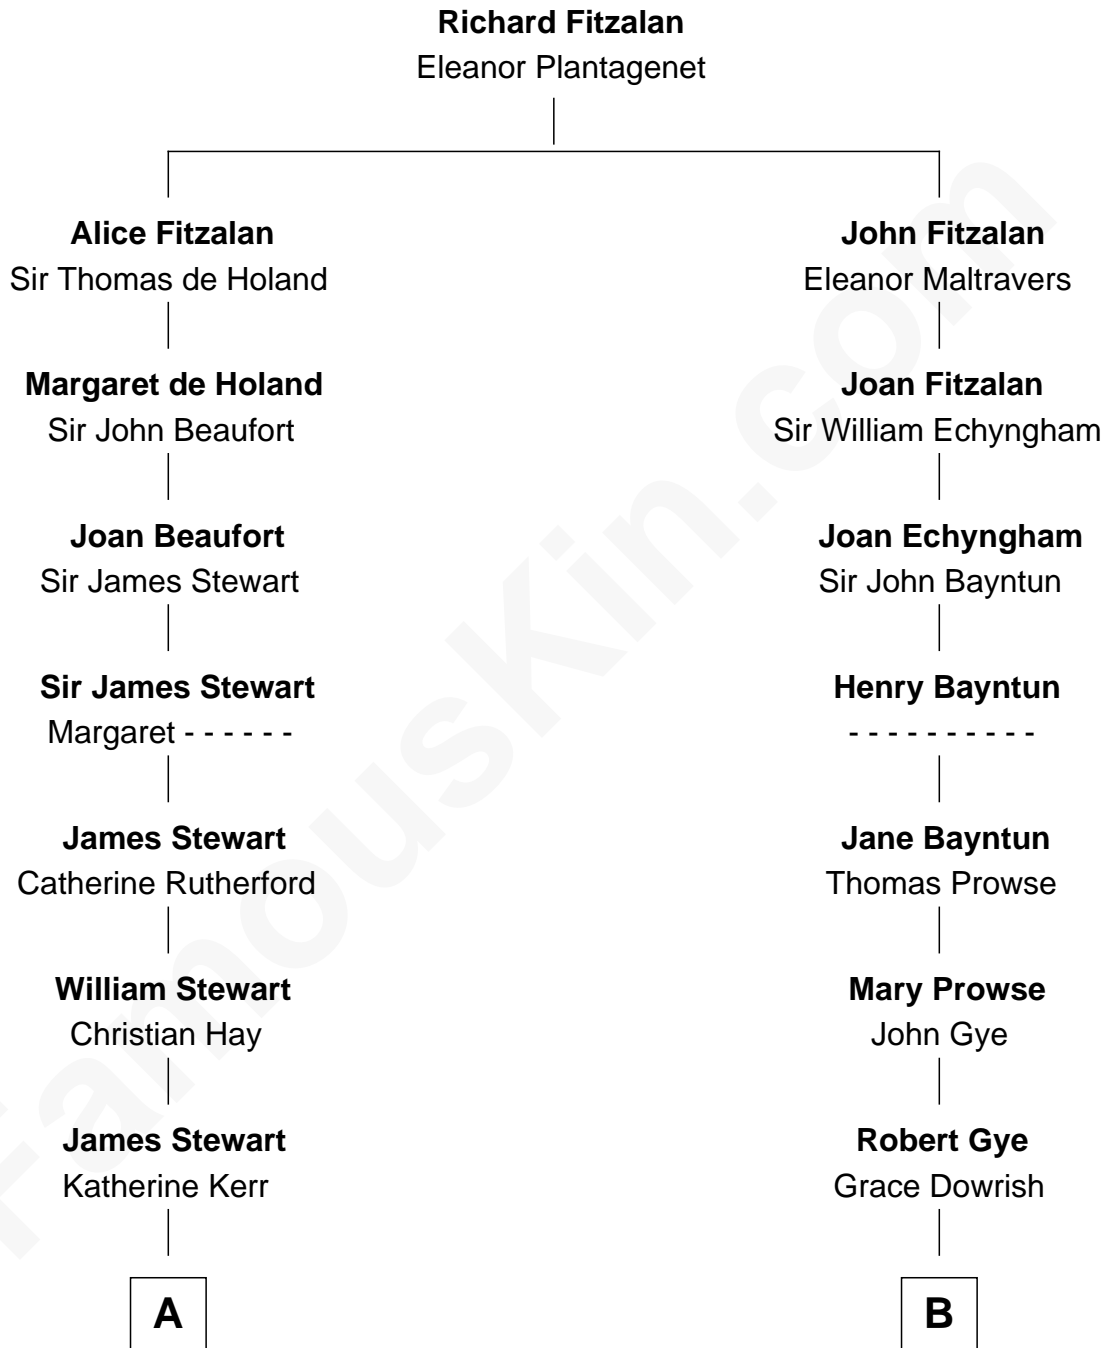

## Relationship Chart of

### Noel Coward

*Playwright, Actor, and Songwriter*

15th cousin 3 times removed of

**Kyra Sedgwick**

*TV and Movie Actress*

C

Henry Dwight Sedgwick

Patricia Ann Rosenwald