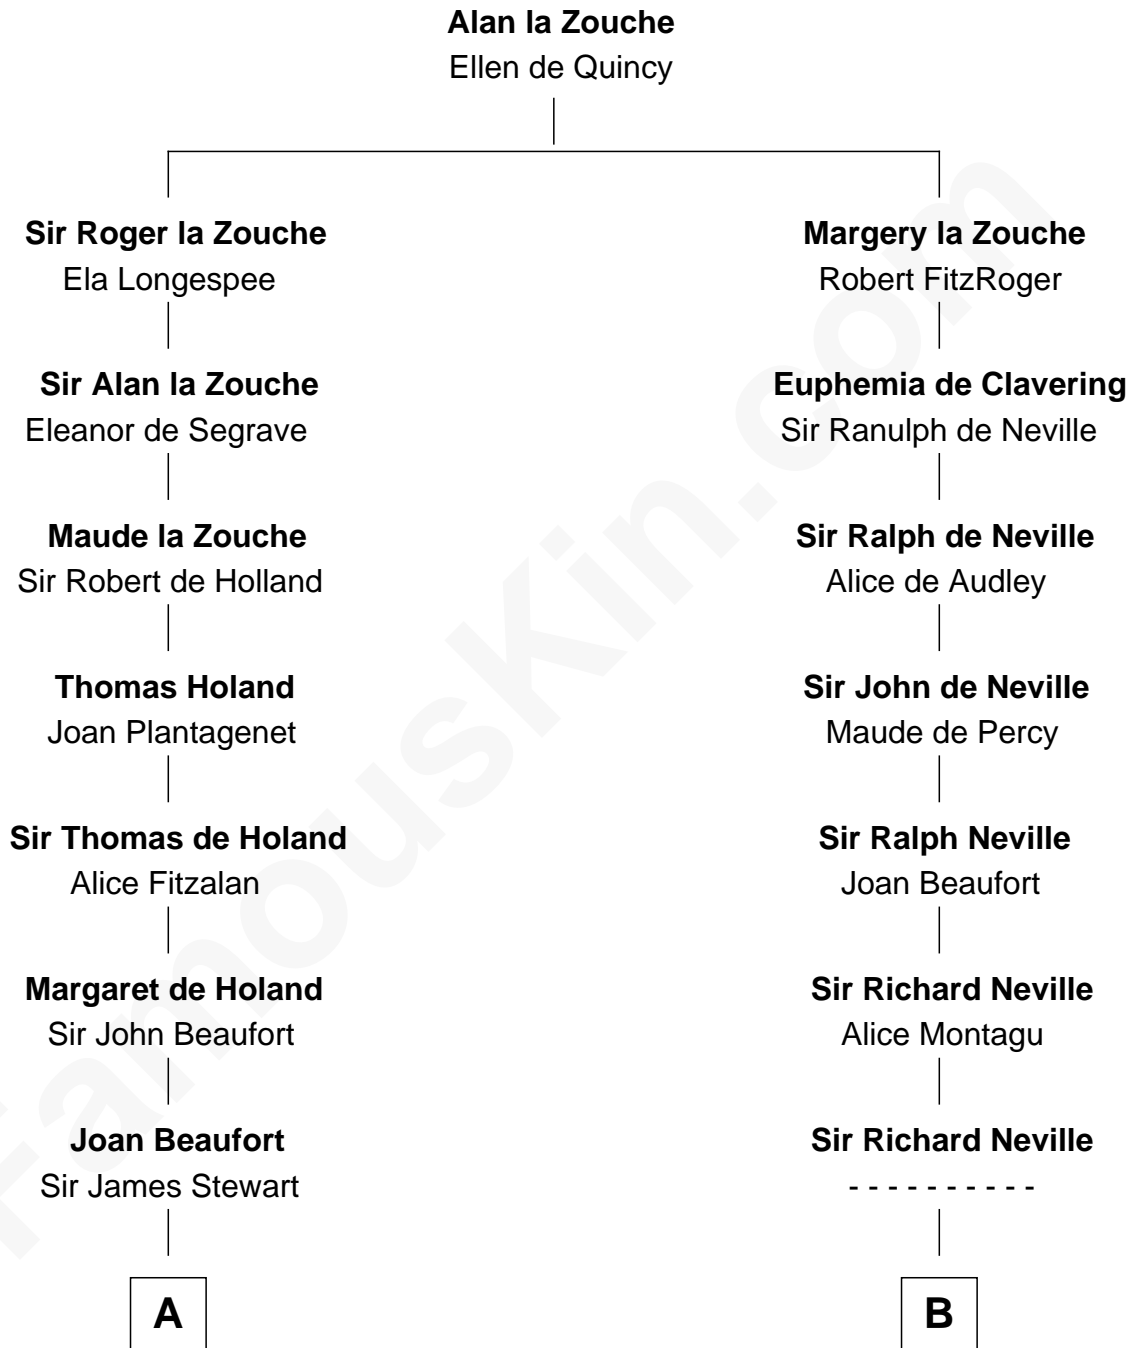

## Relationship Chart of

### Noel Coward

*Playwright, Actor, and Songwriter*

17th cousin 2 times removed of

### Fletcher Christian

*Leader of the mutiny on the Bounty*

**C**

Henry Gordon Veitch

Mary Kathleen Synch

Violet Agnes Veitch

Arthur Sabin Coward

**Noel Coward**