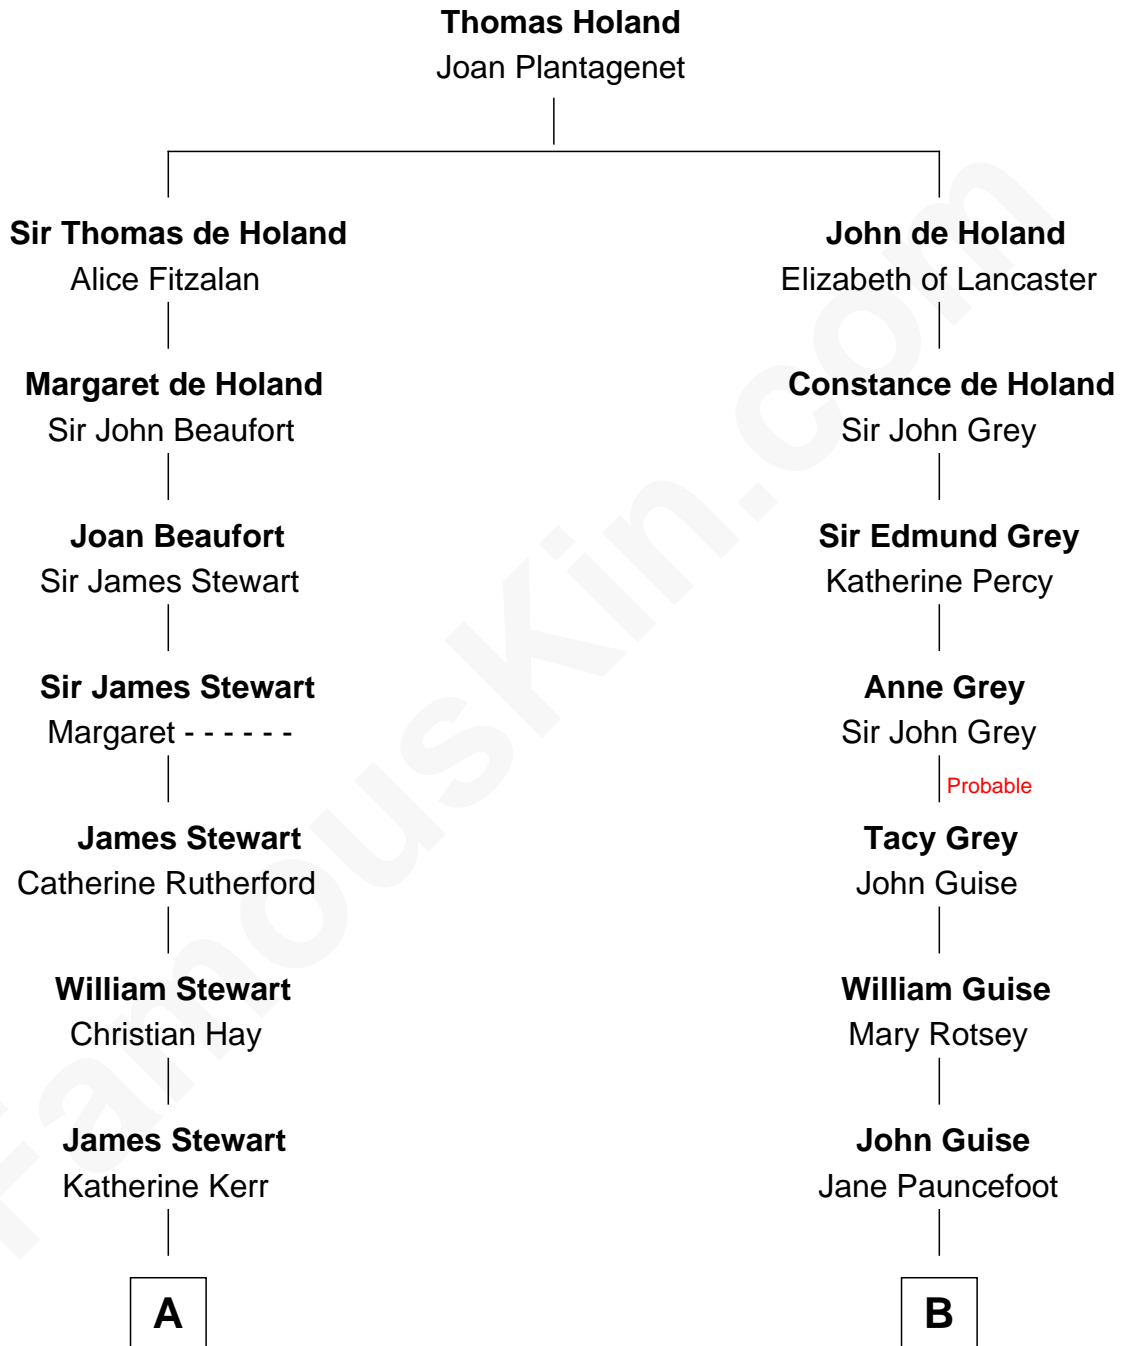

# FamousKin.com Relationship Chart of

**Noel Coward**

*Playwright, Actor, and Songwriter*

15th cousin 4 times removed of

**Hal Holbrook**

*TV and Movie Actor*

C

Allen Vining Holbrook

Minnie Alberta Rowe

Harold Rowe Holbrook

Aileen R. Davenport

Hal Holbrook

*TV and Movie Actor*

FamousKin.com