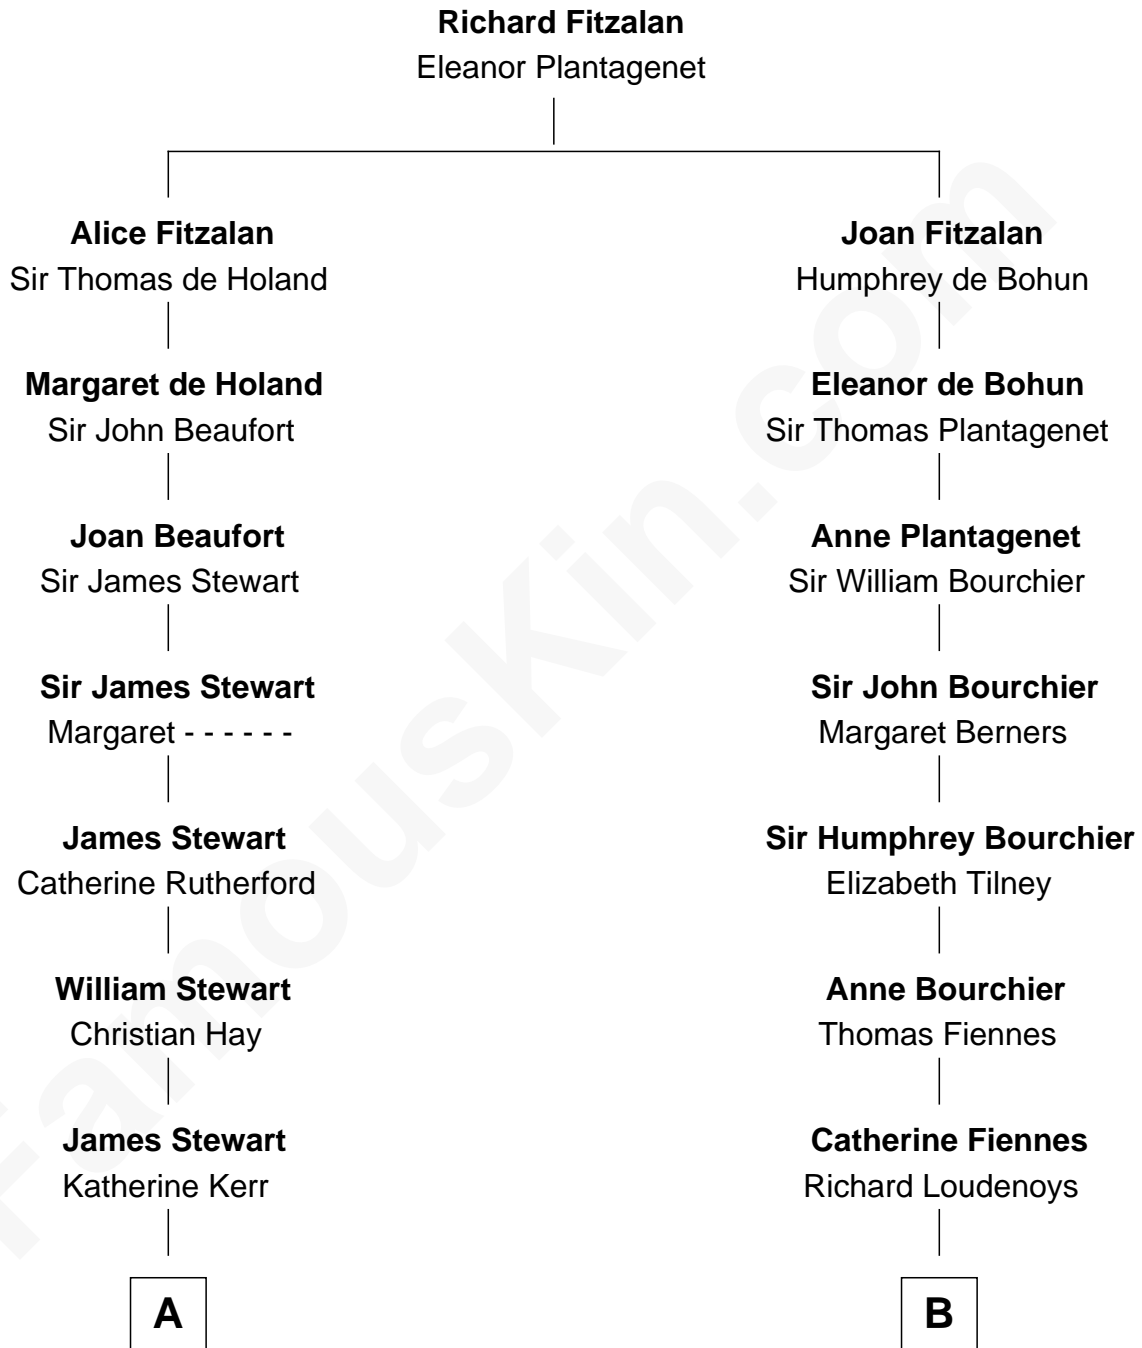

FamousKin.com

Relationship Chart of

Noel Coward

Playwright, Actor, and Songwriter

15th cousin 5 times removed of

Ali Wentworth

TV Actress and Comedienne

C

Howard Elliott

Janet January

Janet January Elliott

Richard Bryant Hobart

Mable Bryant Hobart

Eric Bartlett Wentworth

Ali Wentworth

TV Actress and Comedienne