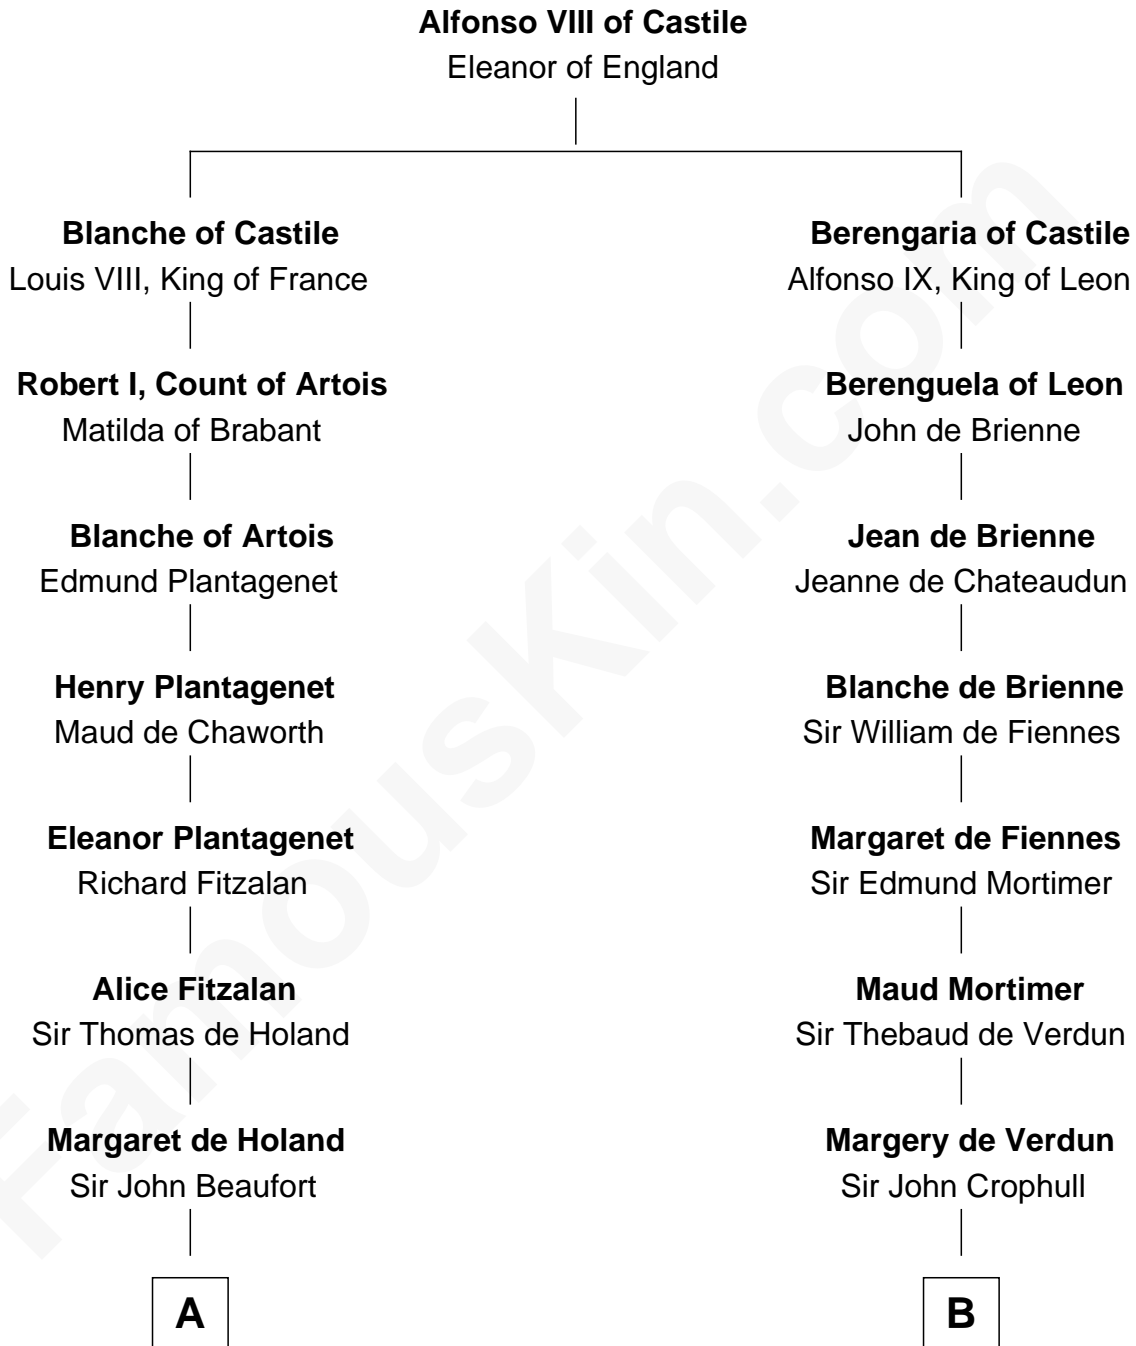

FamousKin.com

Relationship Chart of Noel Coward

Playwright, Actor, and Songwriter

20th cousin 1 time removed of

Button Gwinnett

Signer of the Declaration of Independence

C

Henry Veitch
Margaret Harrison

Henry Gordon Veitch
Mary Kathleen Synch

Violet Agnes Veitch
Arthur Sabin Coward

Noel Coward
Playwright, Actor, and Songwriter

D

Elizabeth Laurence
George Gwinnett

George Gwinnett
Elizabeth Randle

George Gwinnett
Elizabeth Coxe