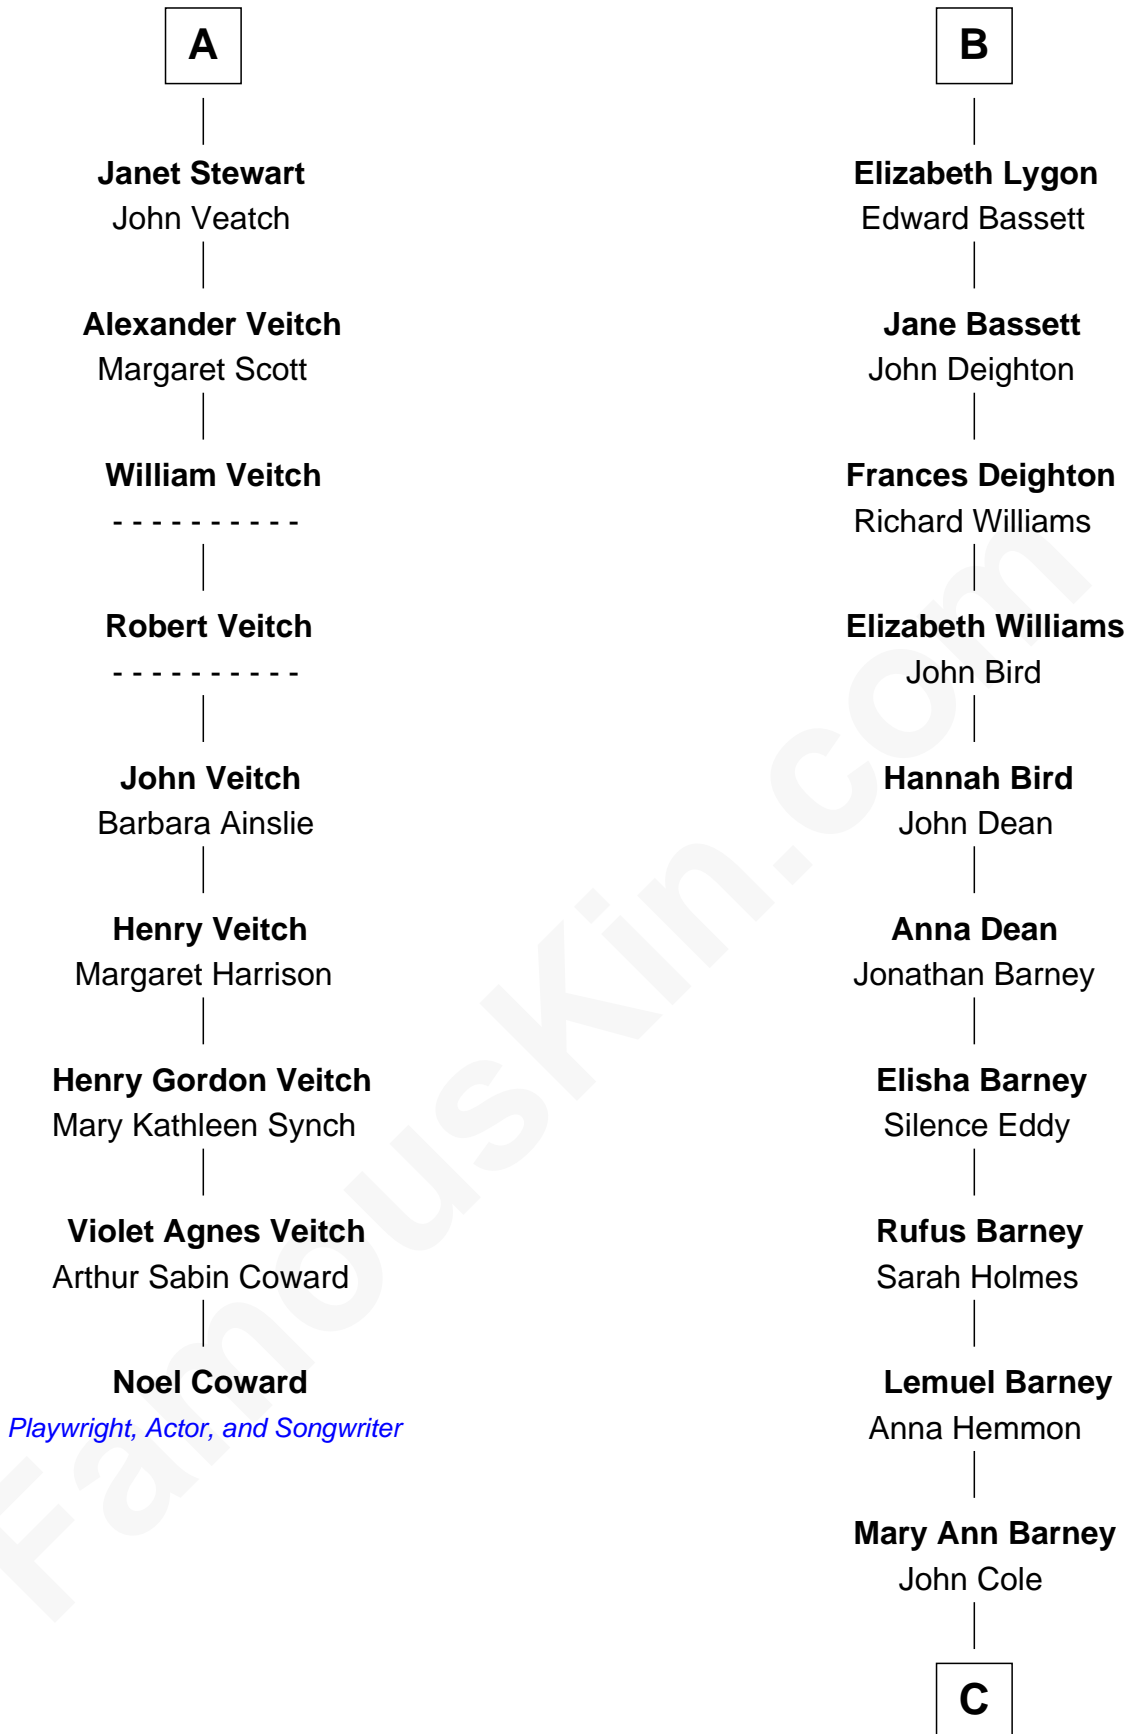

## Relationship Chart of

### Noel Coward

*Playwright, Actor, and Songwriter*

15th cousin 6 times removed of

### Michael Lookinland

*TV Actor*

**C**

**Rufus Lemuel Cole**

Matilda M. Hall

**Nellie M. Cole**

John Andrew Lookinland

**Orrin Paul Lookinland**