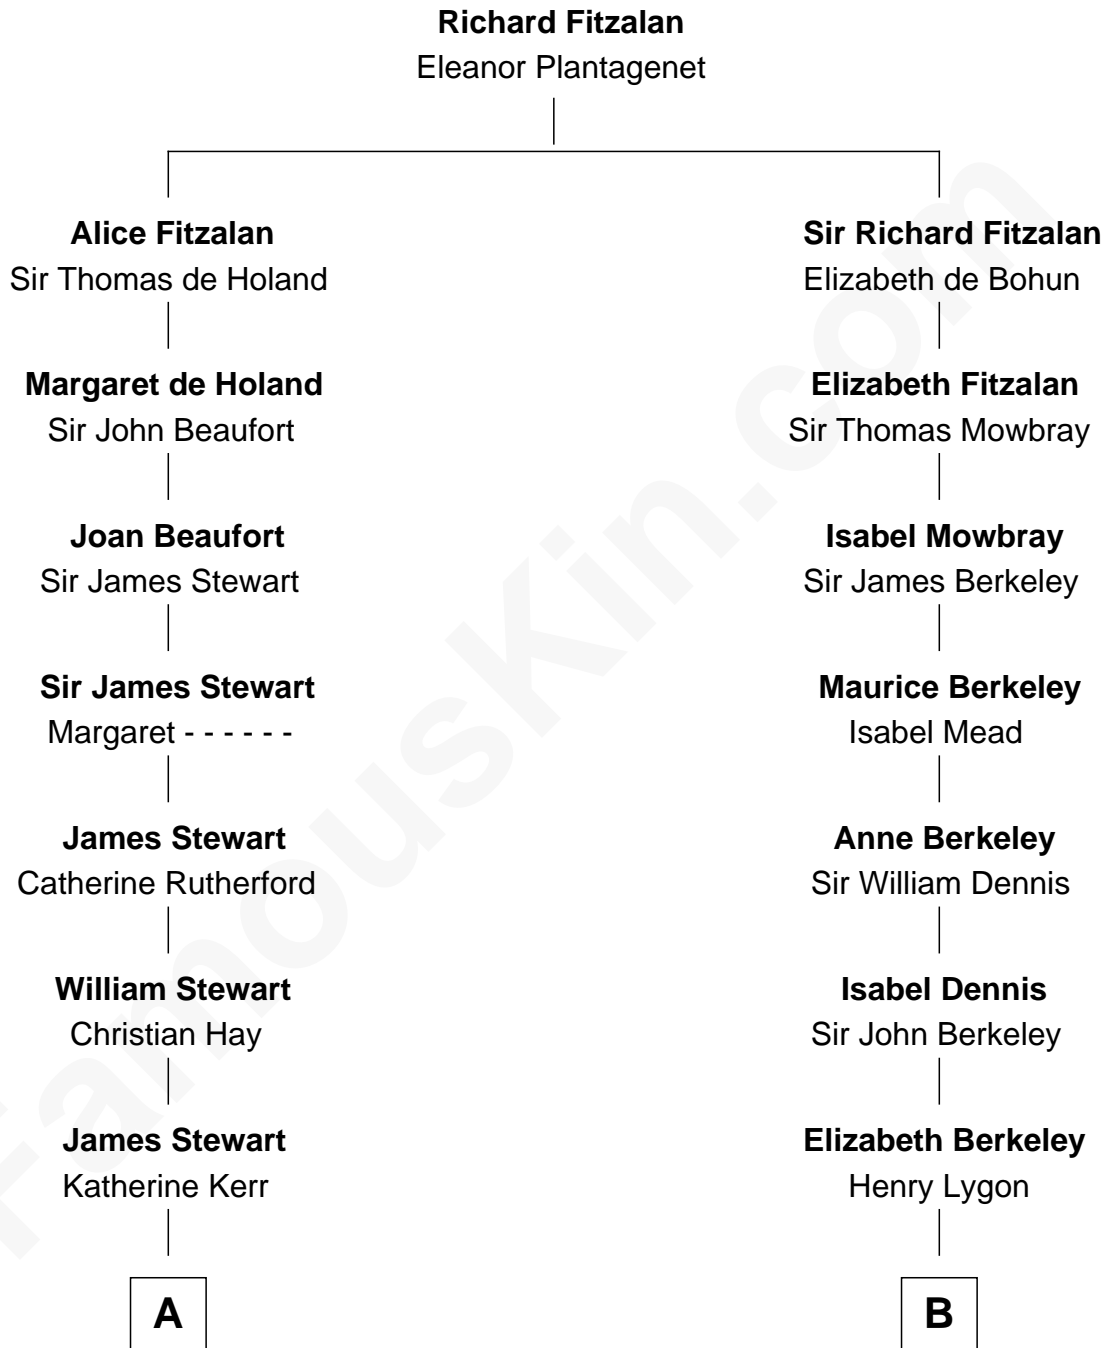

FamousKin.com

Relationship Chart of

Noel Coward

Playwright, Actor, and Songwriter

15th cousin 6 times removed of

Michael Lookinland

TV Actor