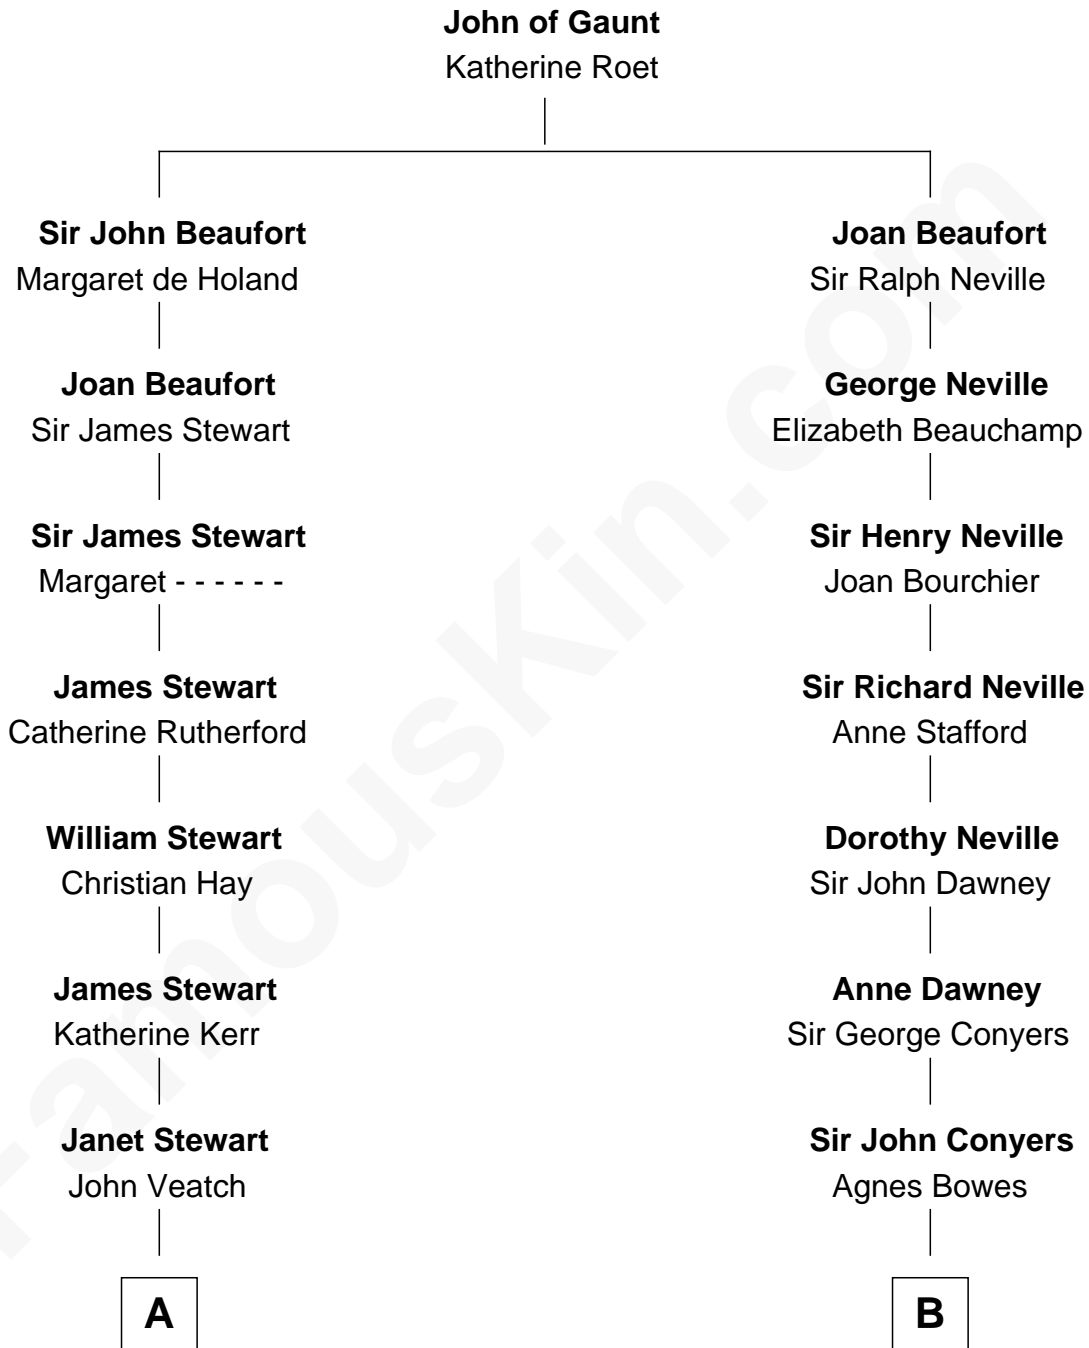

FamousKin.com

Relationship Chart of

Noel Coward

Playwright, Actor, and Songwriter

14th cousin 5 times removed of

Parker Stevenson

TV and Movie Actor

C

Philip Price

Sarah Meade Harrison

Sarah Meade Price

Richard Stevenson Parker

Parker Stevenson

TV and Movie Actor

FamousKin.com