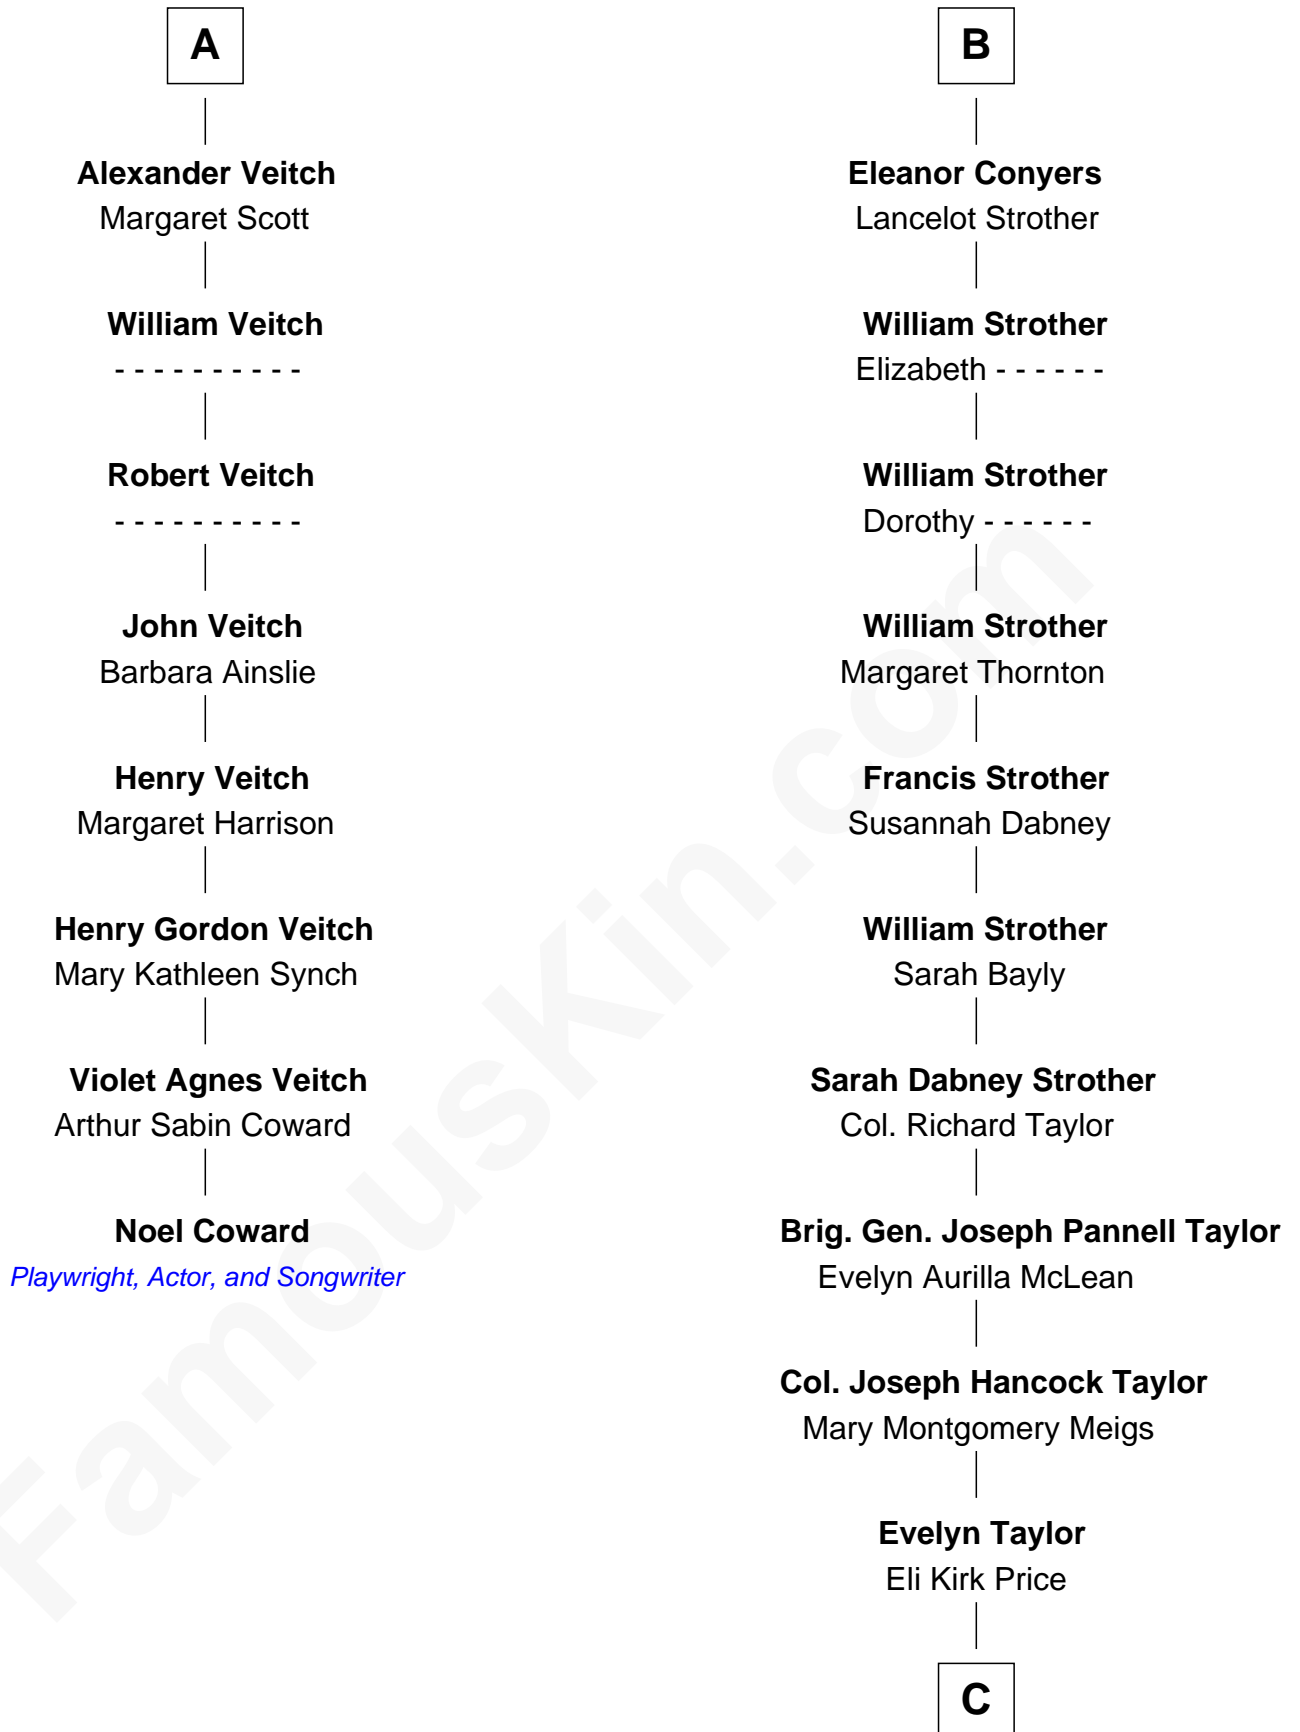

FamousKin.com

Relationship Chart of

Noel Coward

Playwright, Actor, and Songwriter

14th cousin 5 times removed of

Parker Stevenson

TV and Movie Actor

C

Philip Price

Sarah Meade Harrison

Sarah Meade Price

Richard Stevenson Parker

Parker Stevenson

TV and Movie Actor

FamousKin.com