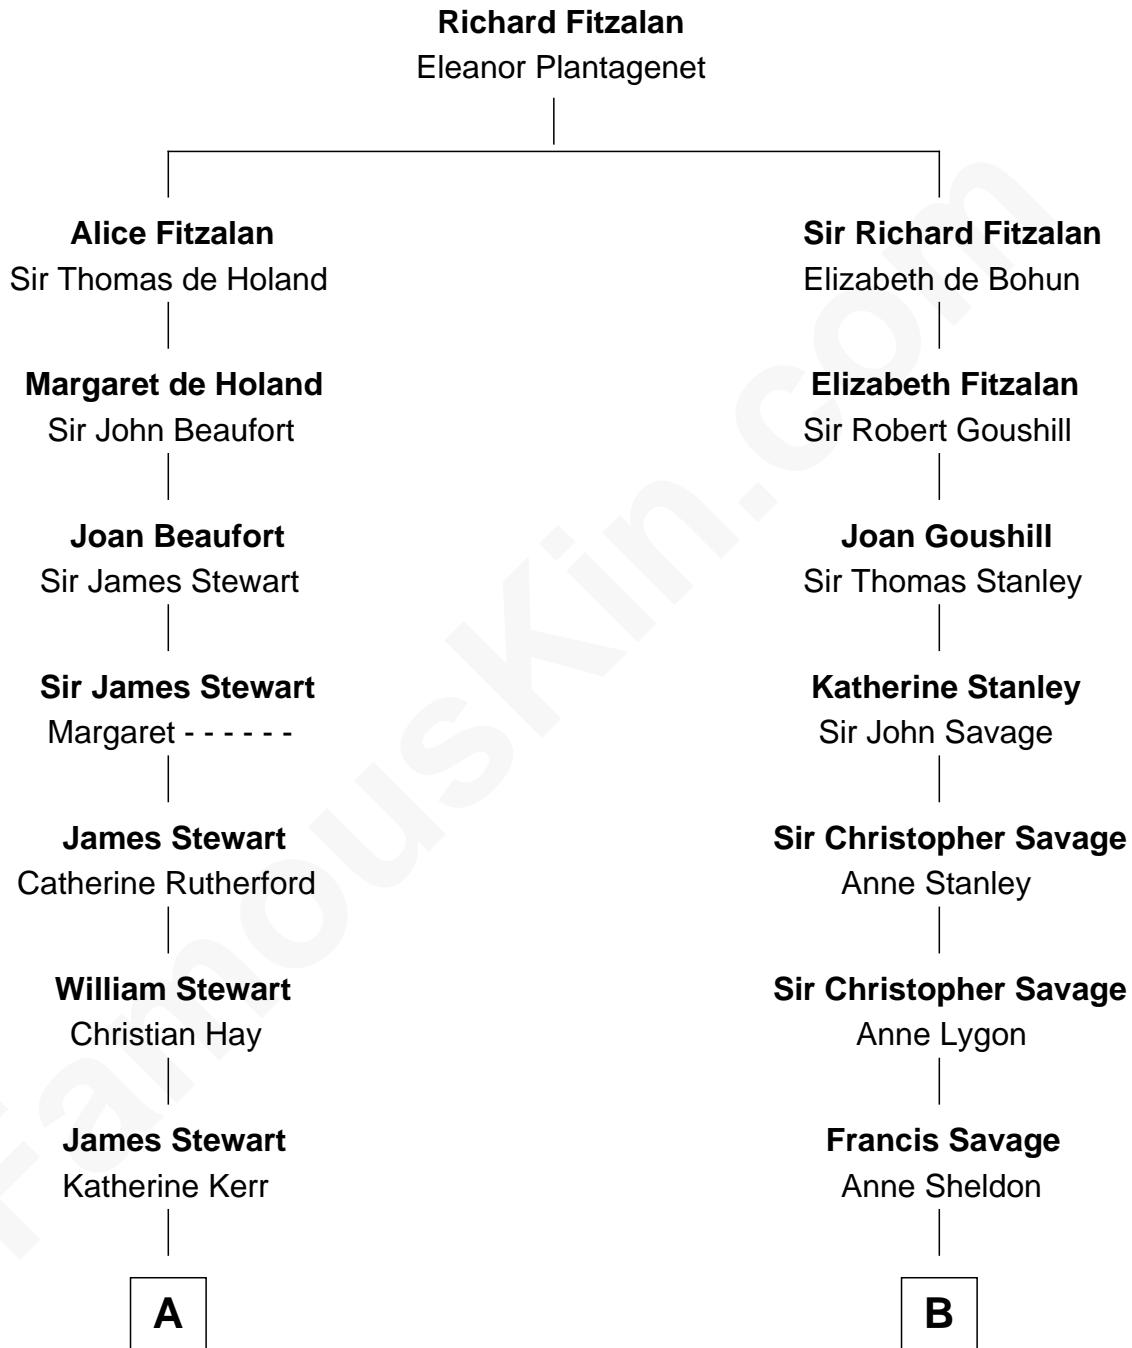

## Relationship Chart of

### Noel Coward

*Playwright, Actor, and Songwriter*

15th cousin 5 times removed of

**Parker Stevenson**

*TV and Movie Actor*

**C**

—  
**Evelyn Taylor**

Eli Kirk Price