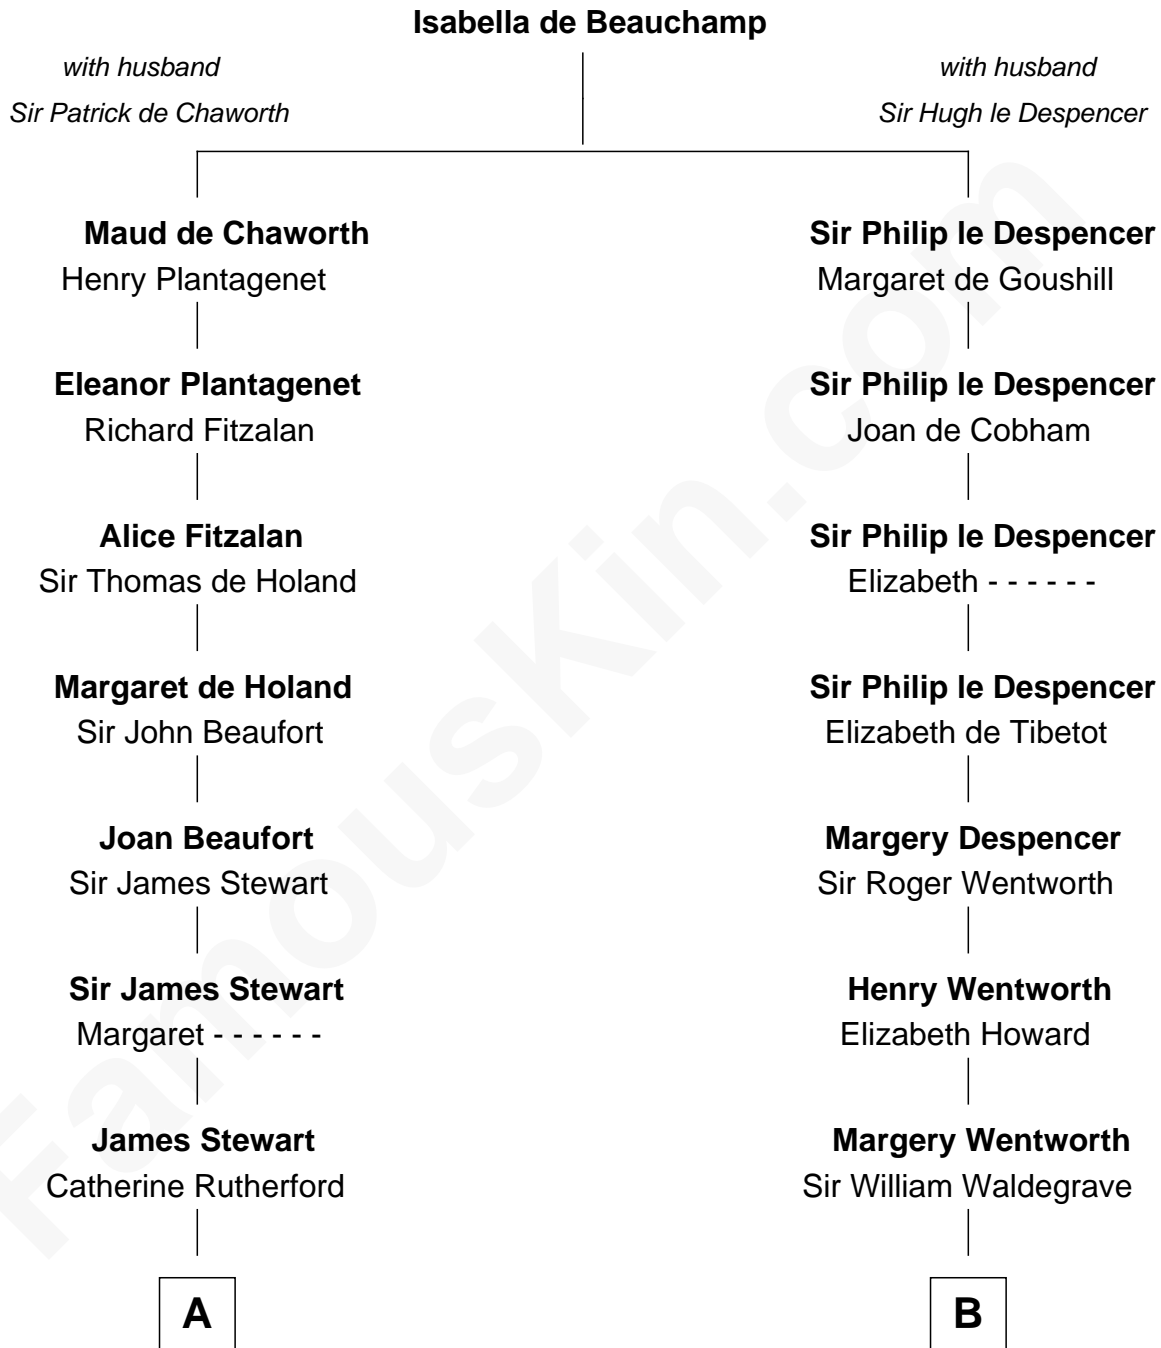

FamousKin.com

Relationship Chart of

Noel Coward

Playwright, Actor, and Songwriter

17th cousin 4 times removed of

Bob Moore

Co-Founder, Bob's Red Mill

C

Morris Fox

Sarah A. Smith

Violette Fox

Daniel Francis Learnard

Clinton Morris Learnard

Gertrude Maud Yost

Doris Dell Learnard

Kenneth Earl Moore

Bob Moore

Co-Founder, Bob's Red Mill