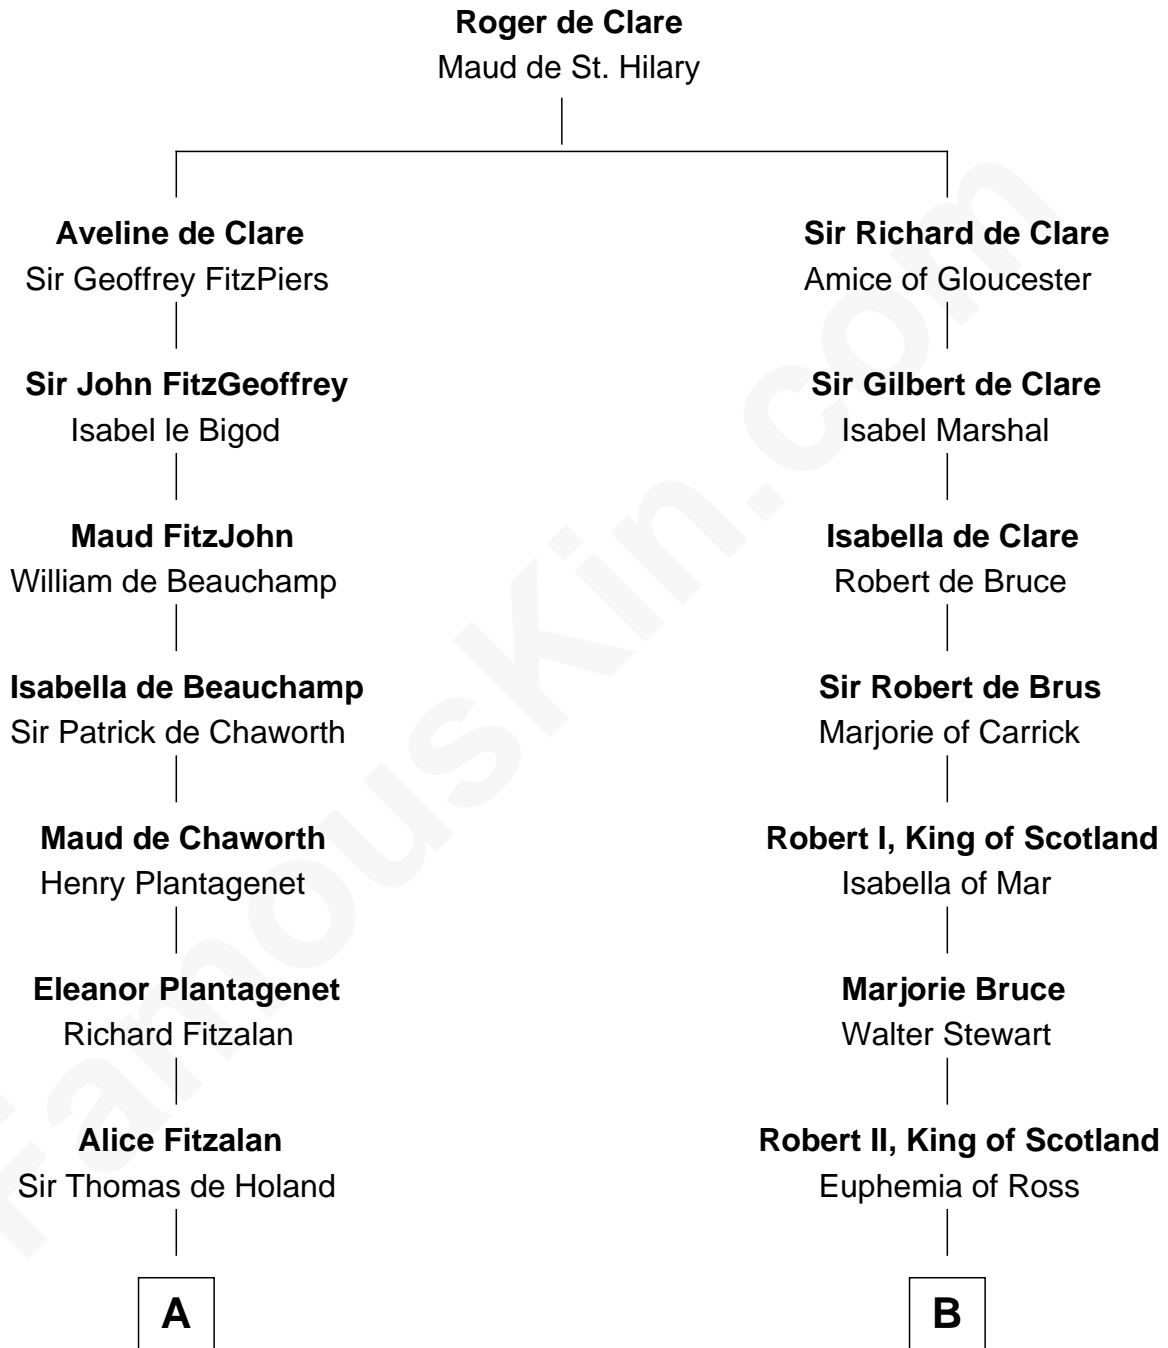

FamousKin.com

Relationship Chart of Noel Coward

Playwright, Actor, and Songwriter

20th cousin 1 time removed of

General Hugh Mercer
American Revolution

C

John Veitch
Barbara Ainslie

Henry Veitch
Margaret Harrison

Henry Gordon Veitch
Mary Kathleen Synch

Violet Agnes Veitch
Arthur Sabin Coward

Noel Coward
Playwright, Actor, and Songwriter

D

Lilias Row
John Mercer

Thomas Mercer
Isabel Smith

William Mercer
Anne Munro

General Hugh Mercer
American Revolution