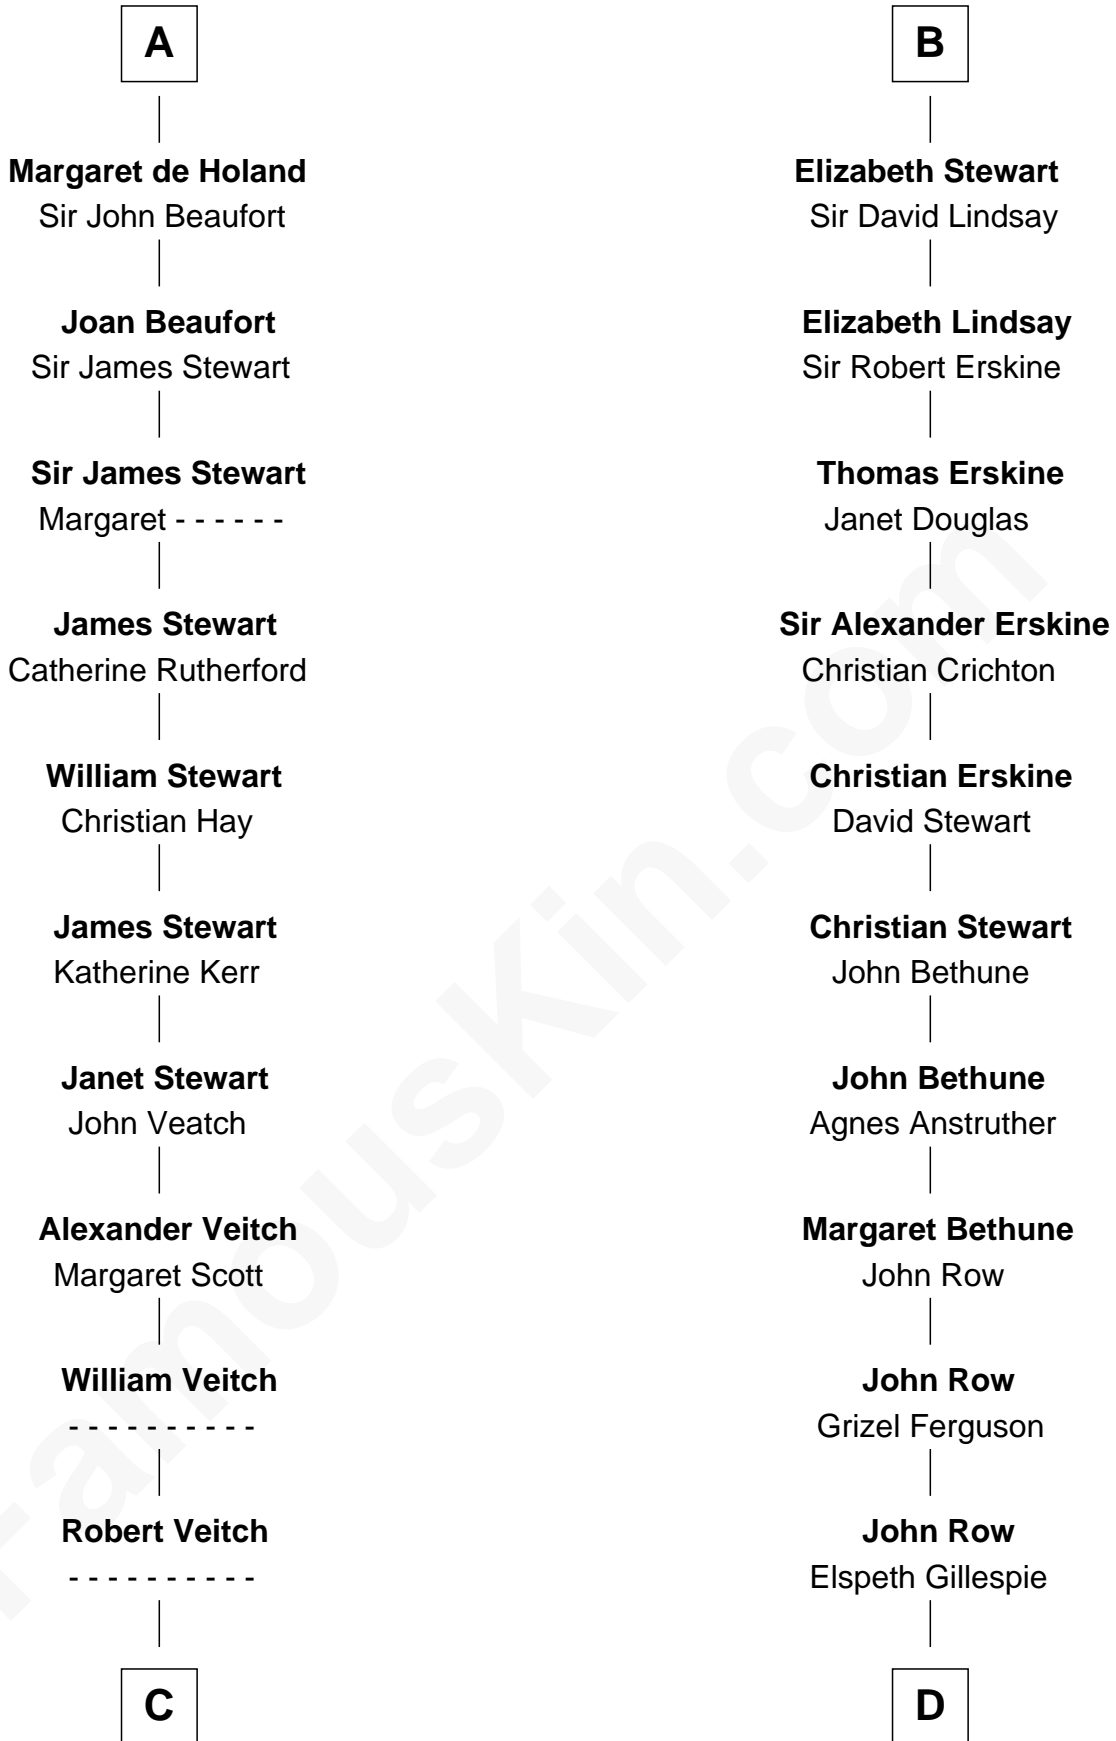

FamousKin.com

Relationship Chart of Noel Coward

Playwright, Actor, and Songwriter

20th cousin 1 time removed of

General Hugh Mercer
American Revolution

C

John Veitch
Barbara Ainslie

Henry Veitch
Margaret Harrison

Henry Gordon Veitch
Mary Kathleen Synch

Violet Agnes Veitch
Arthur Sabin Coward

Noel Coward
Playwright, Actor, and Songwriter

D

Lilias Row
John Mercer

Thomas Mercer
Isabel Smith

William Mercer
Anne Munro

General Hugh Mercer
American Revolution