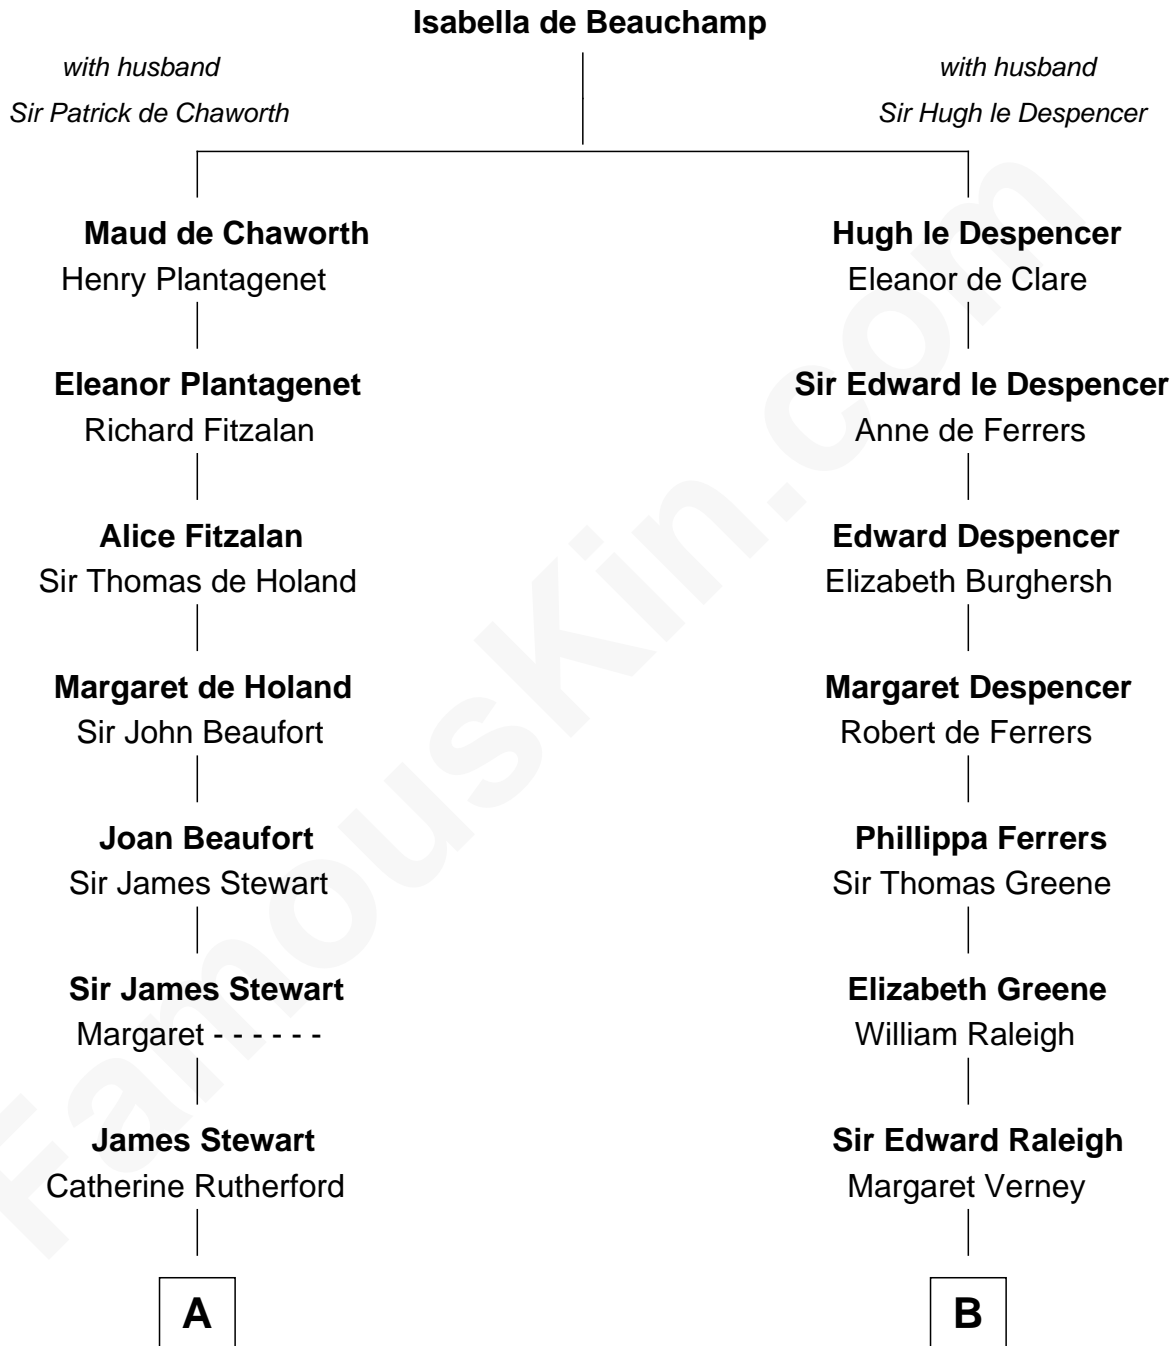

FamousKin.com

Relationship Chart of

Noel Coward

Playwright, Actor, and Songwriter

17th cousin 4 times removed of

Marilyn Monroe

Actress, Model, and Singer

C

Samuel Elam Almy

Susan Bateman

Susan Bateman Almy

Charles Adams Gifford

Frederick Almy Gifford

Elizabeth Easton Tennant

Charles Stanley Gifford

Gladys Pearl Monroe

Marilyn Monroe

Actress, Model, and Singer

FamousKin.com