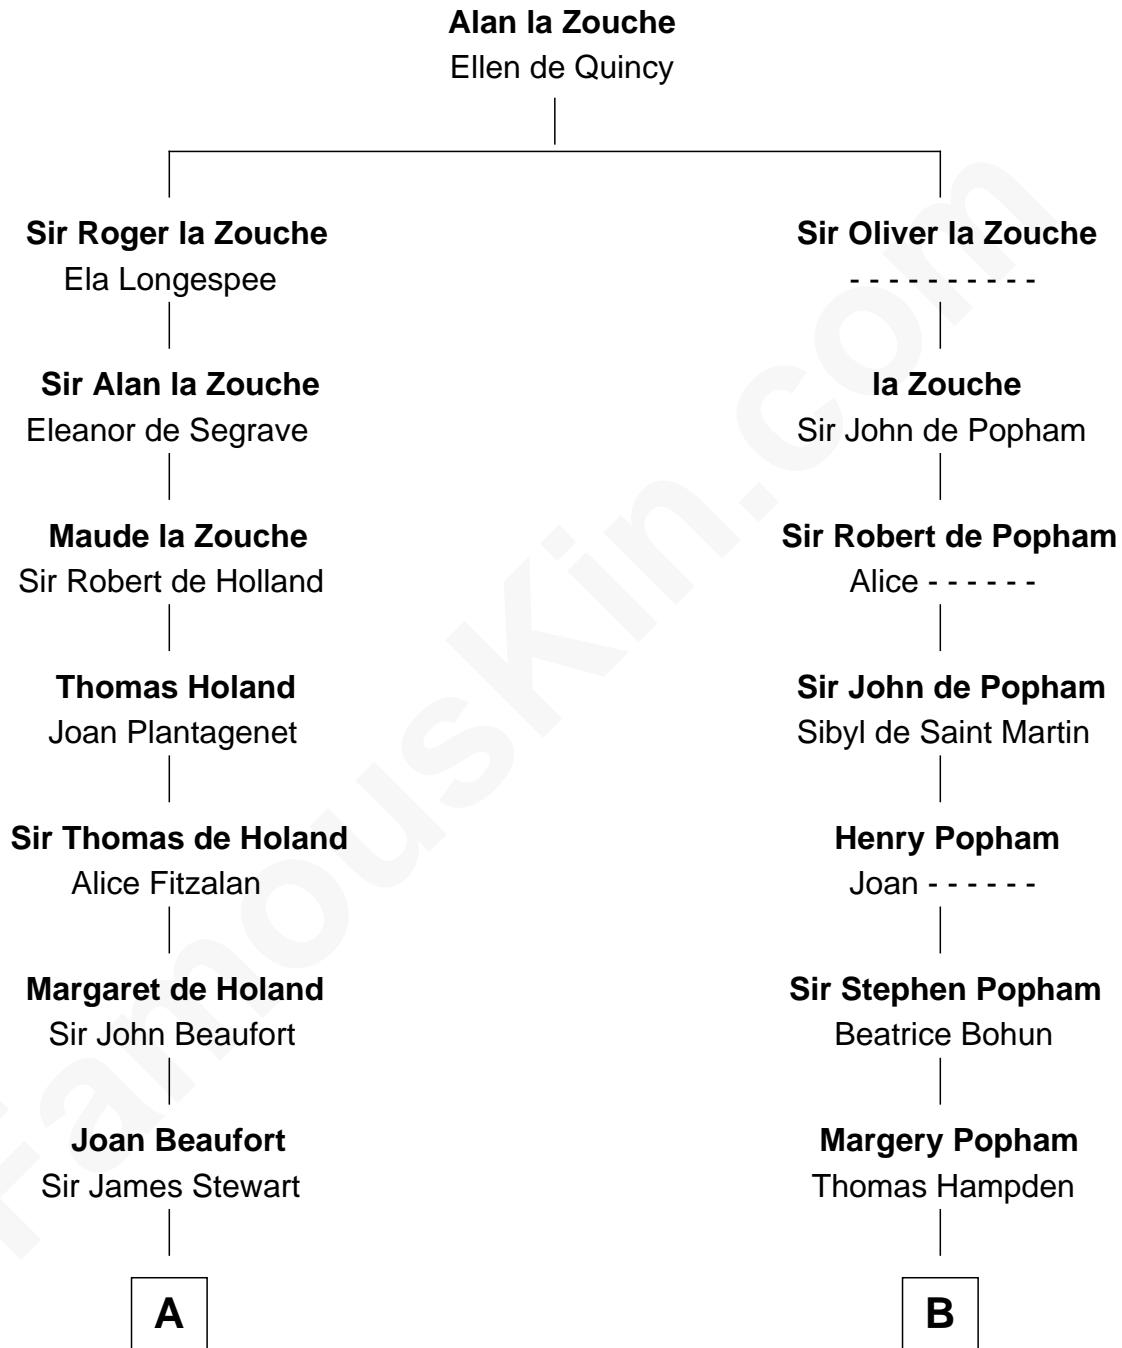

FamousKin.com Relationship Chart of

Noel Coward

Playwright, Actor, and Songwriter

12th cousin 7 times removed of

Edmund Waller

English Poet and Politician

C

Henry Gordon Veitch

Mary Kathleen Synch

Violet Agnes Veitch

Arthur Sabin Coward

Noel Coward

Playwright, Actor, and Songwriter

FamousKin.com