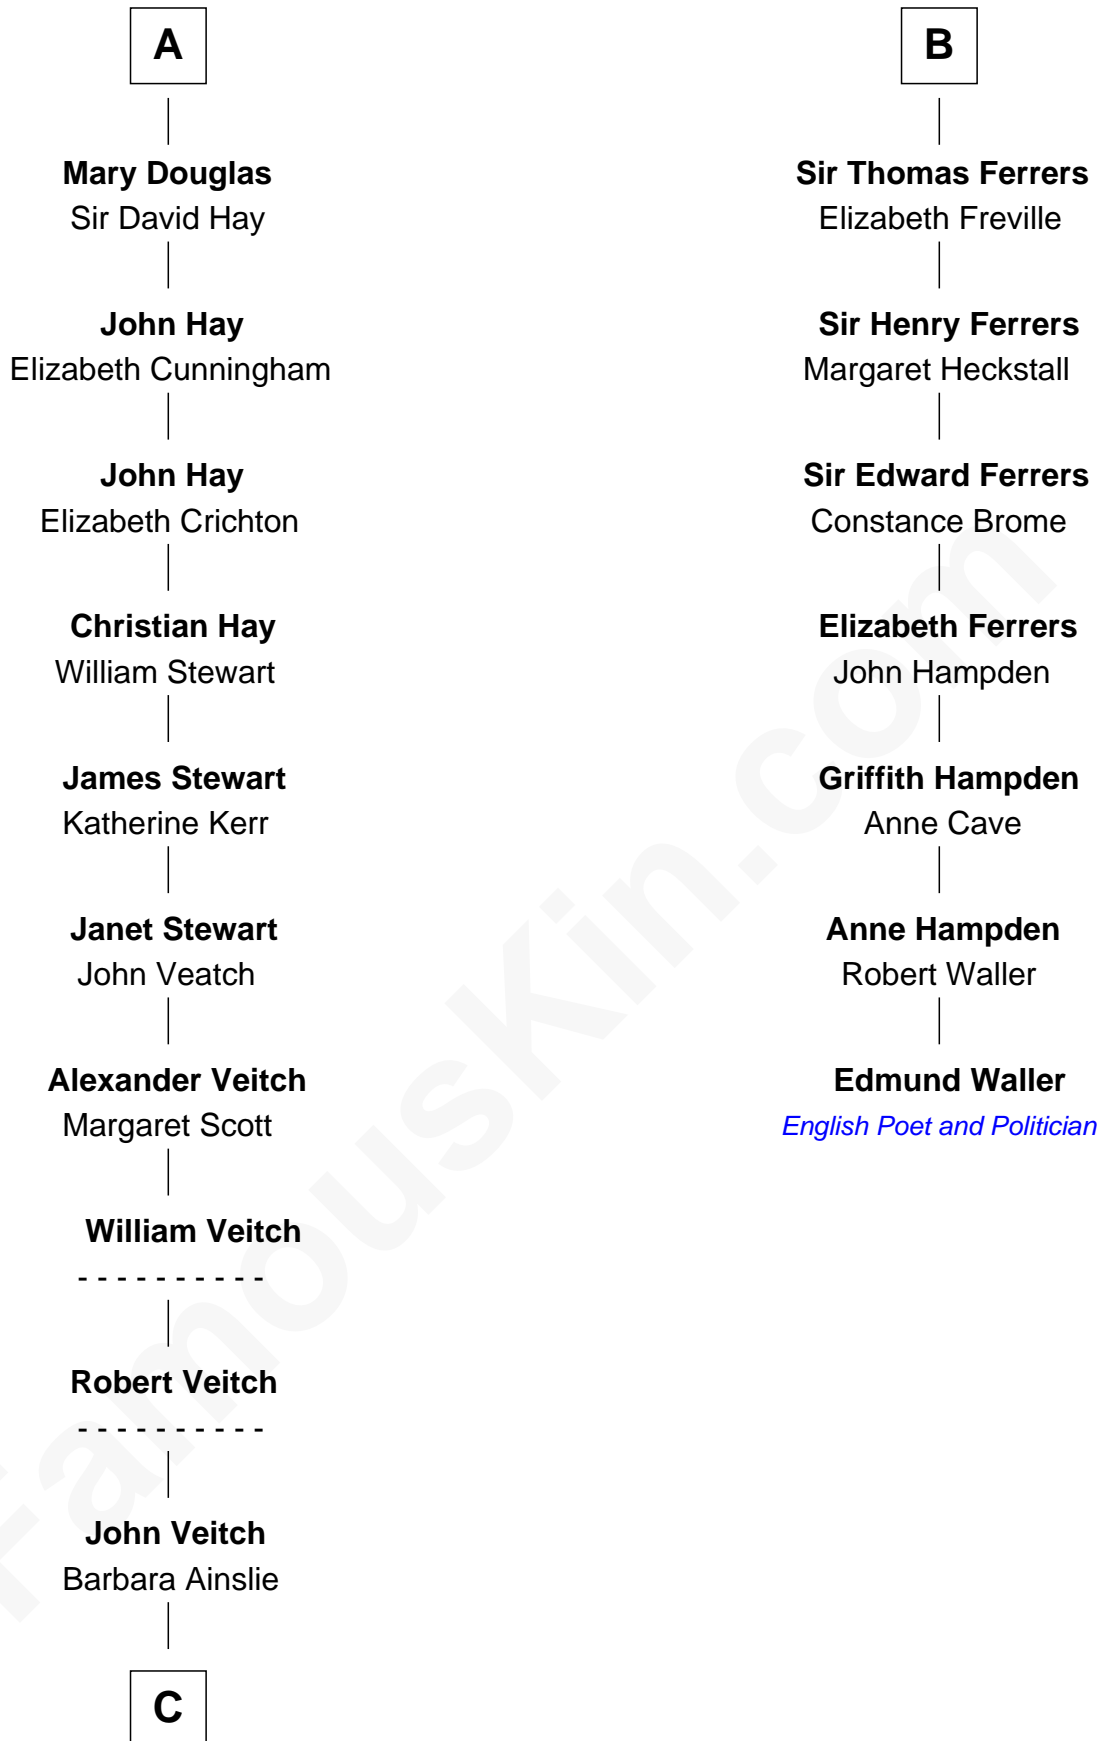

FamousKin.com

Relationship Chart of

Noel Coward

Playwright, Actor, and Songwriter

13th cousin 7 times removed of

Edmund Waller

English Poet and Politician

C

Henry Veitch

Margaret Harrison

Henry Gordon Veitch

Mary Kathleen Synch

Violet Agnes Veitch

Arthur Sabin Coward

Noel Coward

Playwright, Actor, and Songwriter