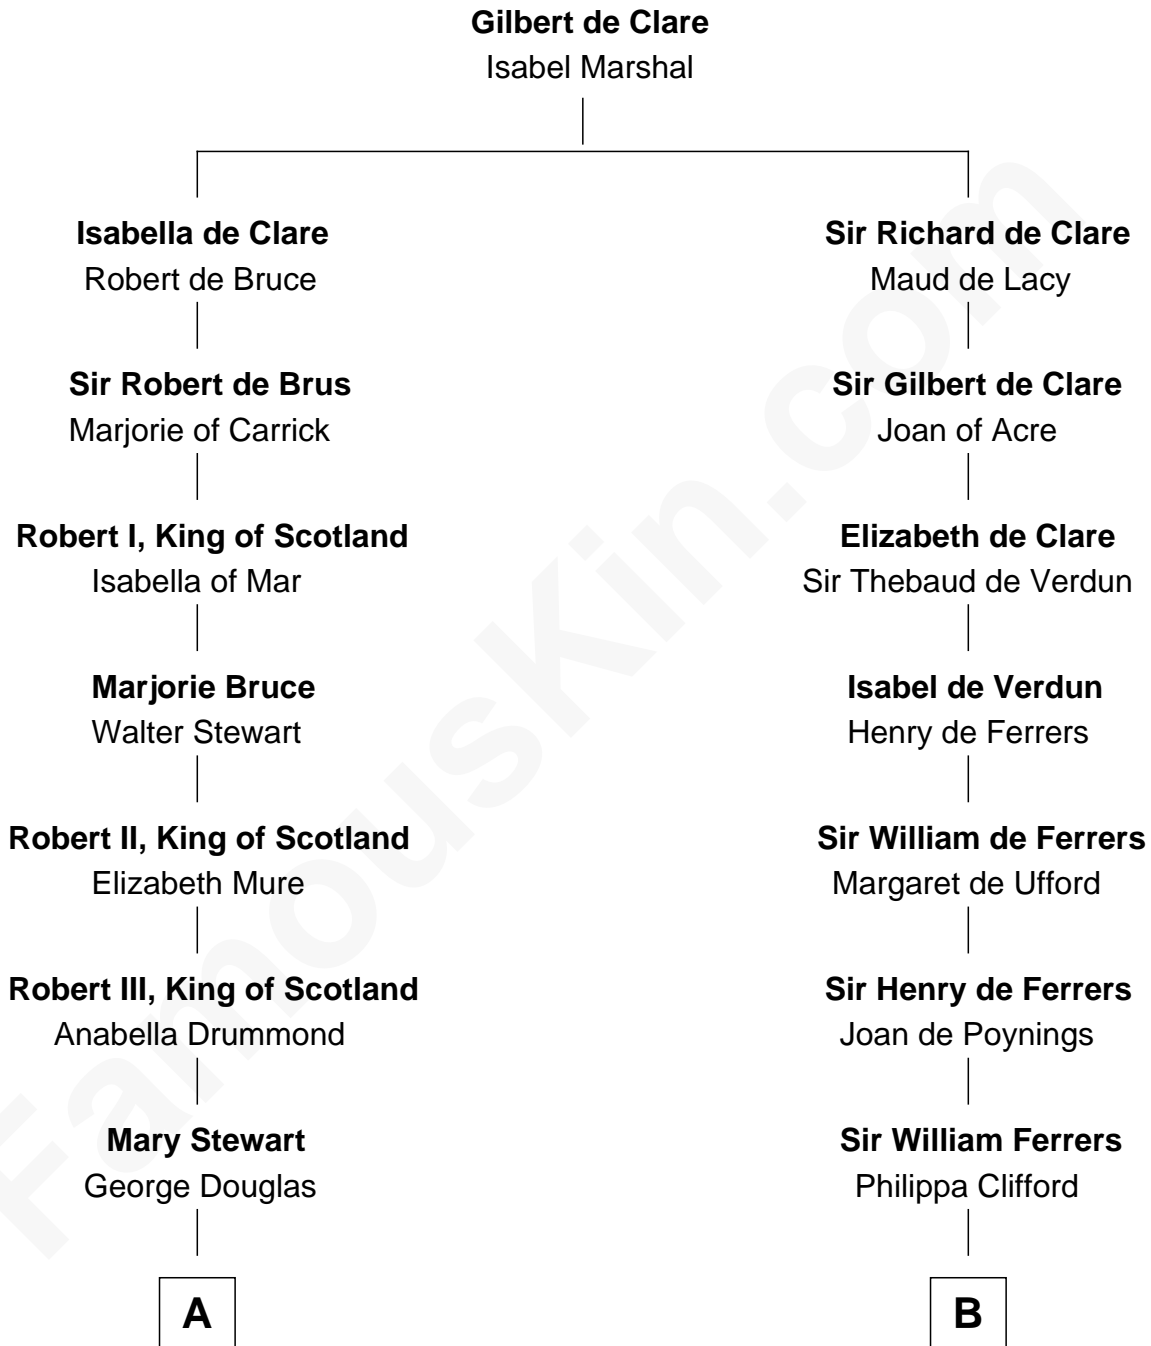

FamousKin.com

Relationship Chart of

Noel Coward

Playwright, Actor, and Songwriter

13th cousin 7 times removed of

Edmund Waller

English Poet and Politician

C

Henry Veitch

Margaret Harrison

Henry Gordon Veitch

Mary Kathleen Synch

Violet Agnes Veitch

Arthur Sabin Coward

Noel Coward

Playwright, Actor, and Songwriter