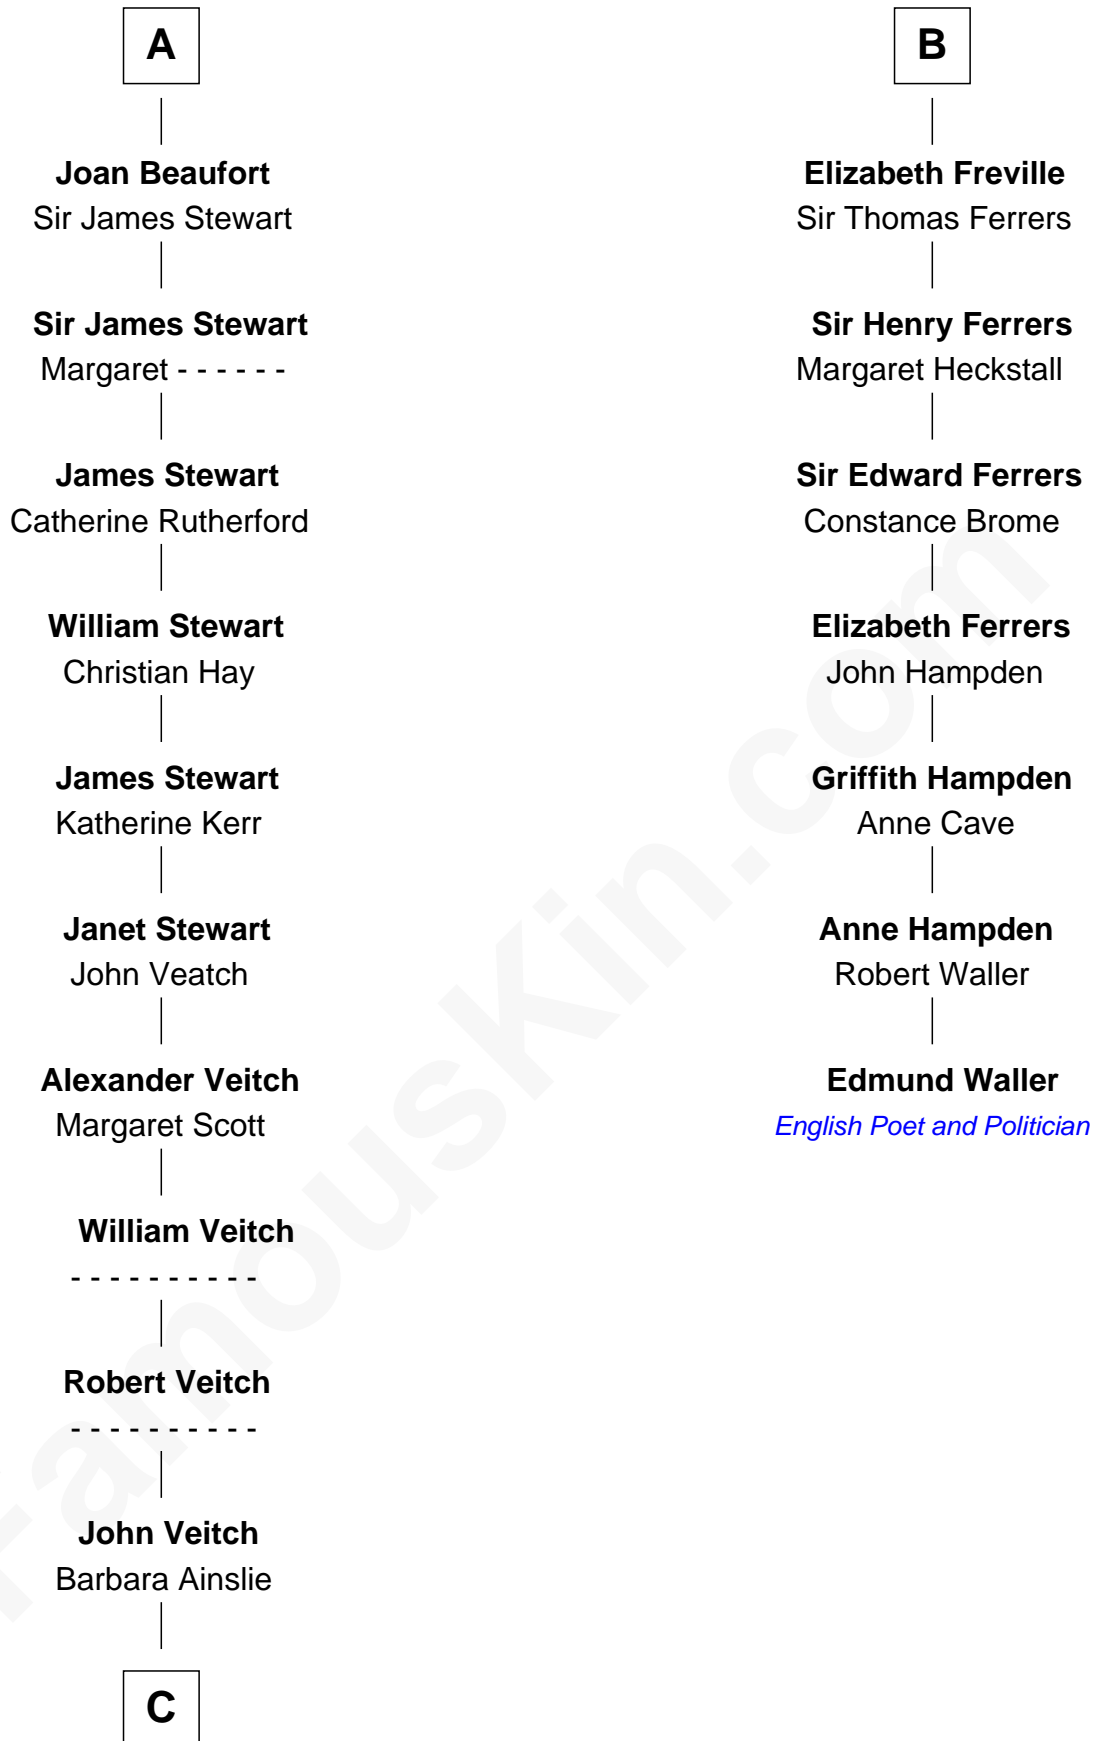

### Noel Coward

*Playwright, Actor, and Songwriter*

13th cousin 7 times removed of

**Edmund Waller**

*English Poet and Politician*

**Sir William Longespee**

Ela of Salisbury

**Stephen Longespee**  
Emmeline de Ridelisford

**Ela Longespee**  
Sir Roger la Zouche

**Sir Alan la Zouche**  
Eleanor de Segrave

**Maude la Zouche**  
Sir Robert de Holland

**Thomas Holand**  
Joan Plantagenet

**Sir Thomas de Holand**  
Alice Fitzalan

**Margaret de Holand**  
Sir John Beaufort

**A**

**Ida Longespee**

Sir William de Beauchamp

**Beatrice de Beauchamp**  
Thomas FitzOtto

**Maud FitzThomas**  
John de Botetourte

**Thomas de Botetourte**  
Joan de Somery

**John de Botetourte**  
Joyce la Zouche de Mortimer

**Joyce de Botetourte**  
Sir Baldwin Freville

**Sir Baldwin Freville**  
Maude le Scrope

**B**

**C**

Henry Veitch  
Margaret Harrison

Henry Gordon Veitch  
Mary Kathleen Synch