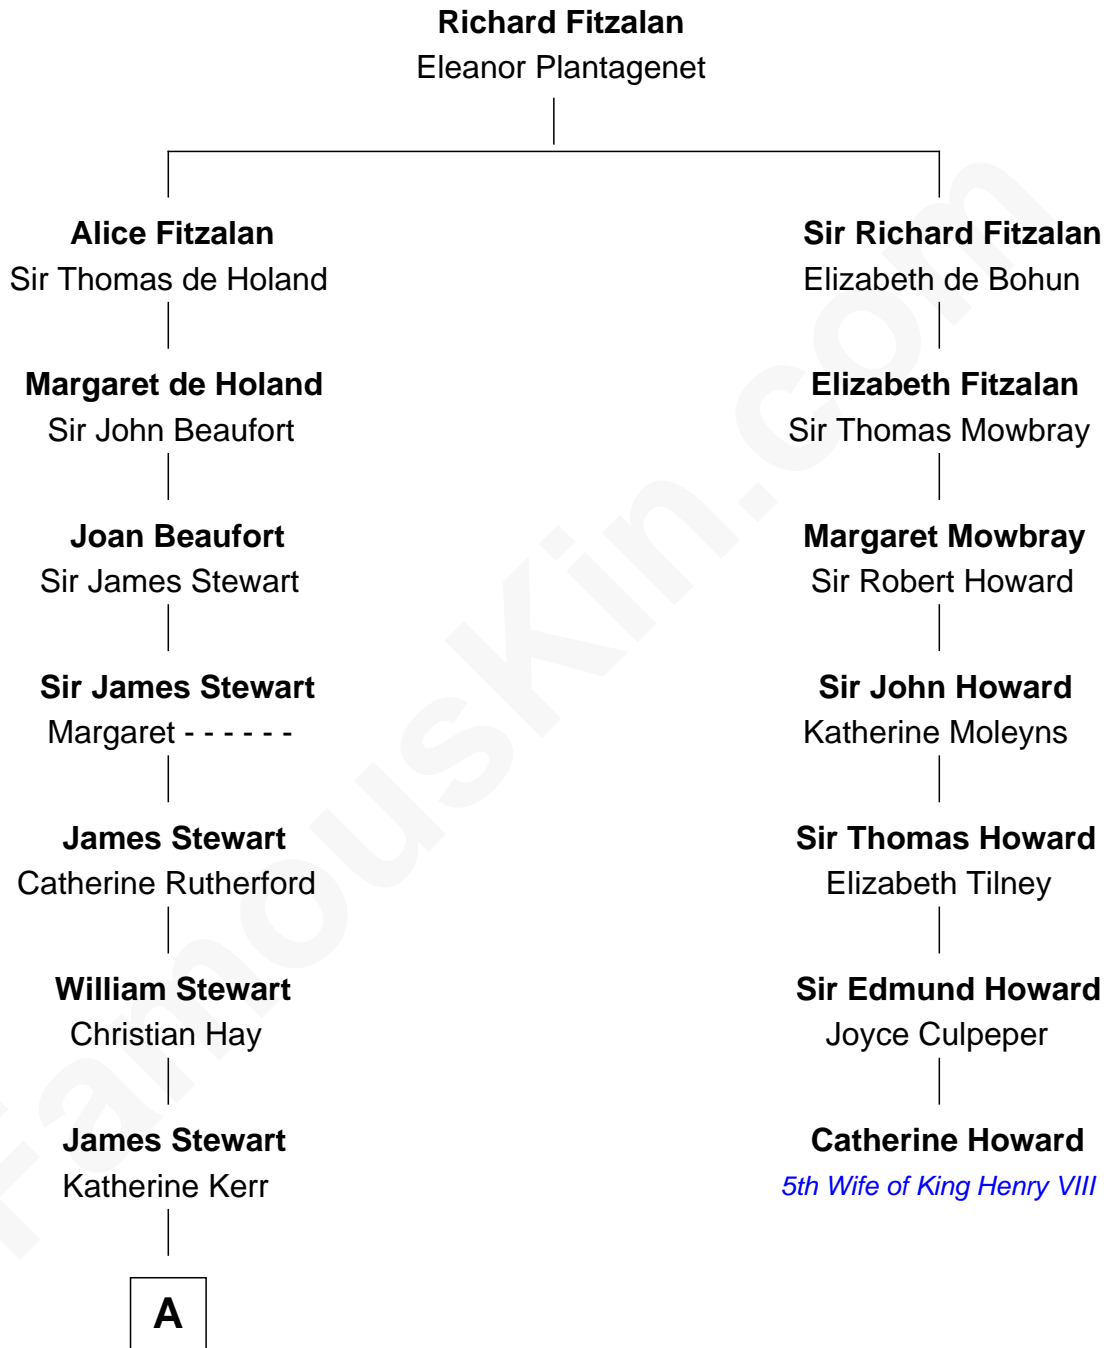

FamousKin.com

Relationship Chart of

Noel Coward

Playwright, Actor, and Songwriter

6th cousin 9 times removed of

Catherine Howard

5th Wife of King Henry VIII

A

Janet Stewart

John Veatch

Alexander Veitch

Margaret Scott

William Veitch

Robert Veitch

John Veitch

Barbara Ainslie