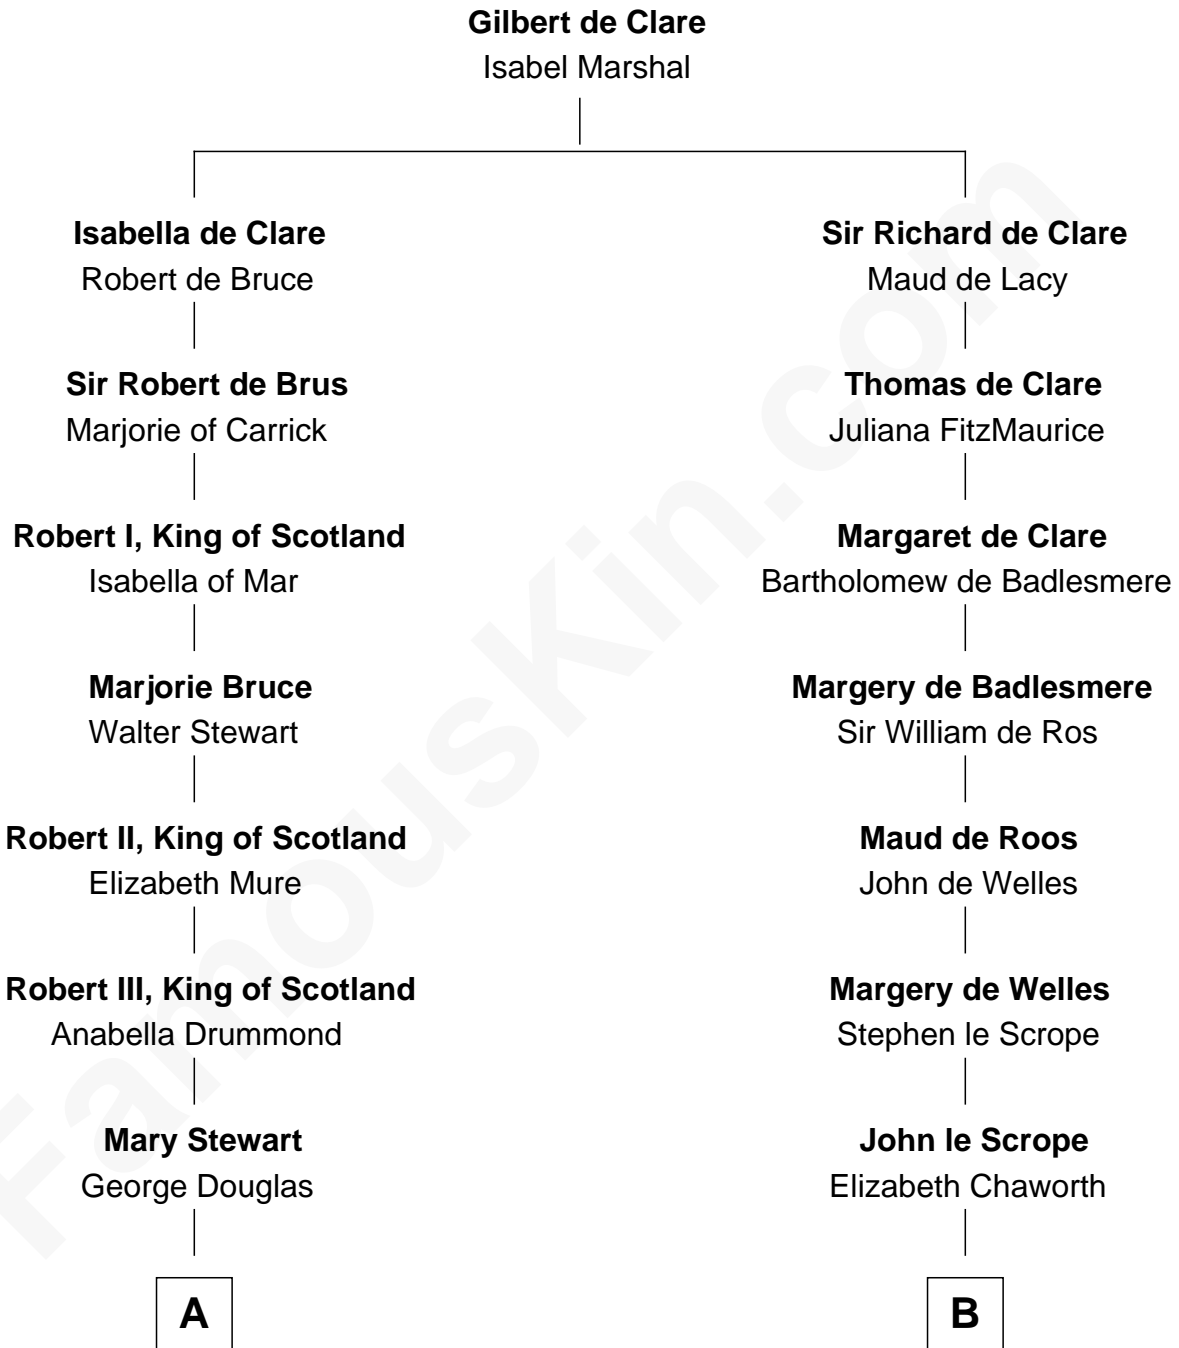

## Relationship Chart of

### Noel Coward

*Playwright, Actor, and Songwriter*

17th cousin 3 times removed of

### Robert Treat Paine

*Signer of the Declaration of Independence*

**C**

Henry Veitch  
Margaret Harrison

Henry Gordon Veitch  
Mary Kathleen Synch

Violet Agnes Veitch  
Arthur Sabin Coward

**Noel Coward**  
*Playwright, Actor, and Songwriter*