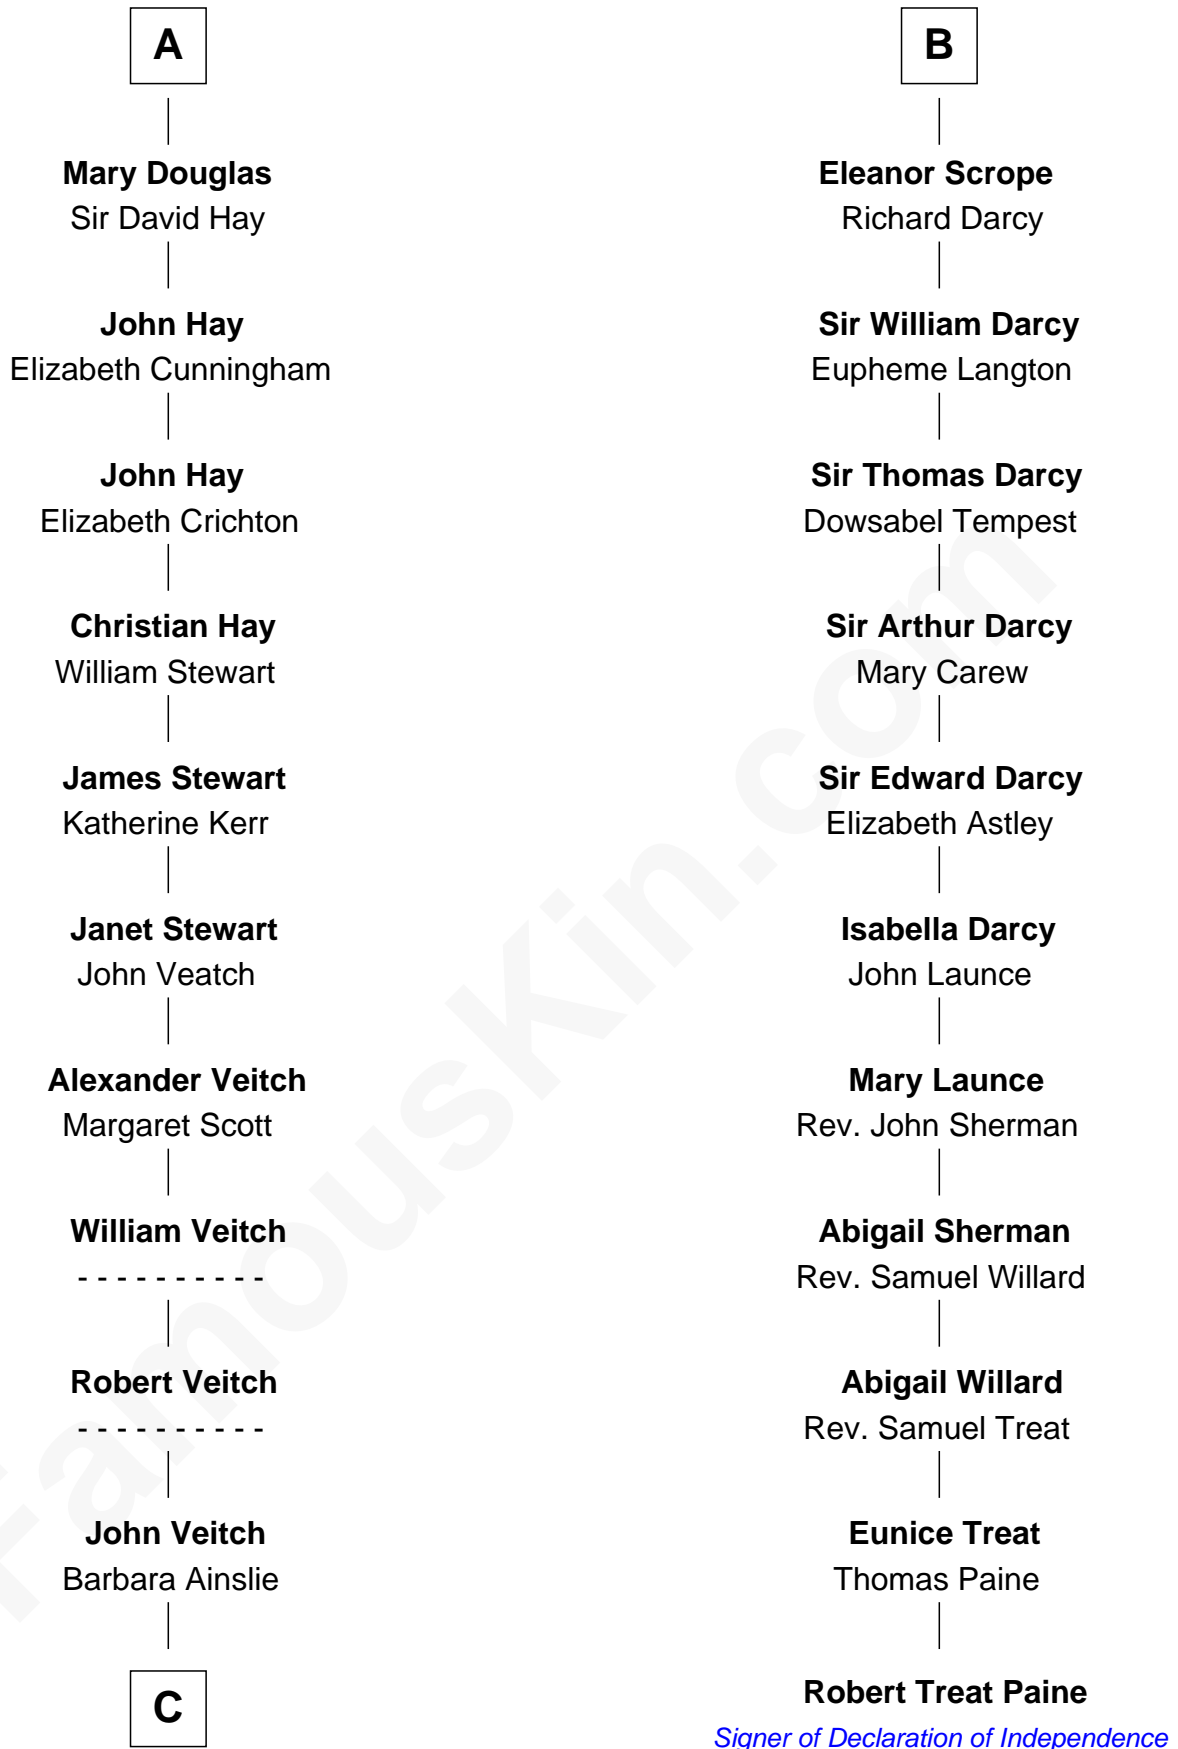

## Relationship Chart of

### Noel Coward

*Playwright, Actor, and Songwriter*

17th cousin 3 times removed of

### Robert Treat Paine

*Signer of the Declaration of Independence*

**C**

Henry Veitch  
Margaret Harrison

Henry Gordon Veitch  
Mary Kathleen Synch

Violet Agnes Veitch  
Arthur Sabin Coward

**Noel Coward**  
*Playwright, Actor, and Songwriter*