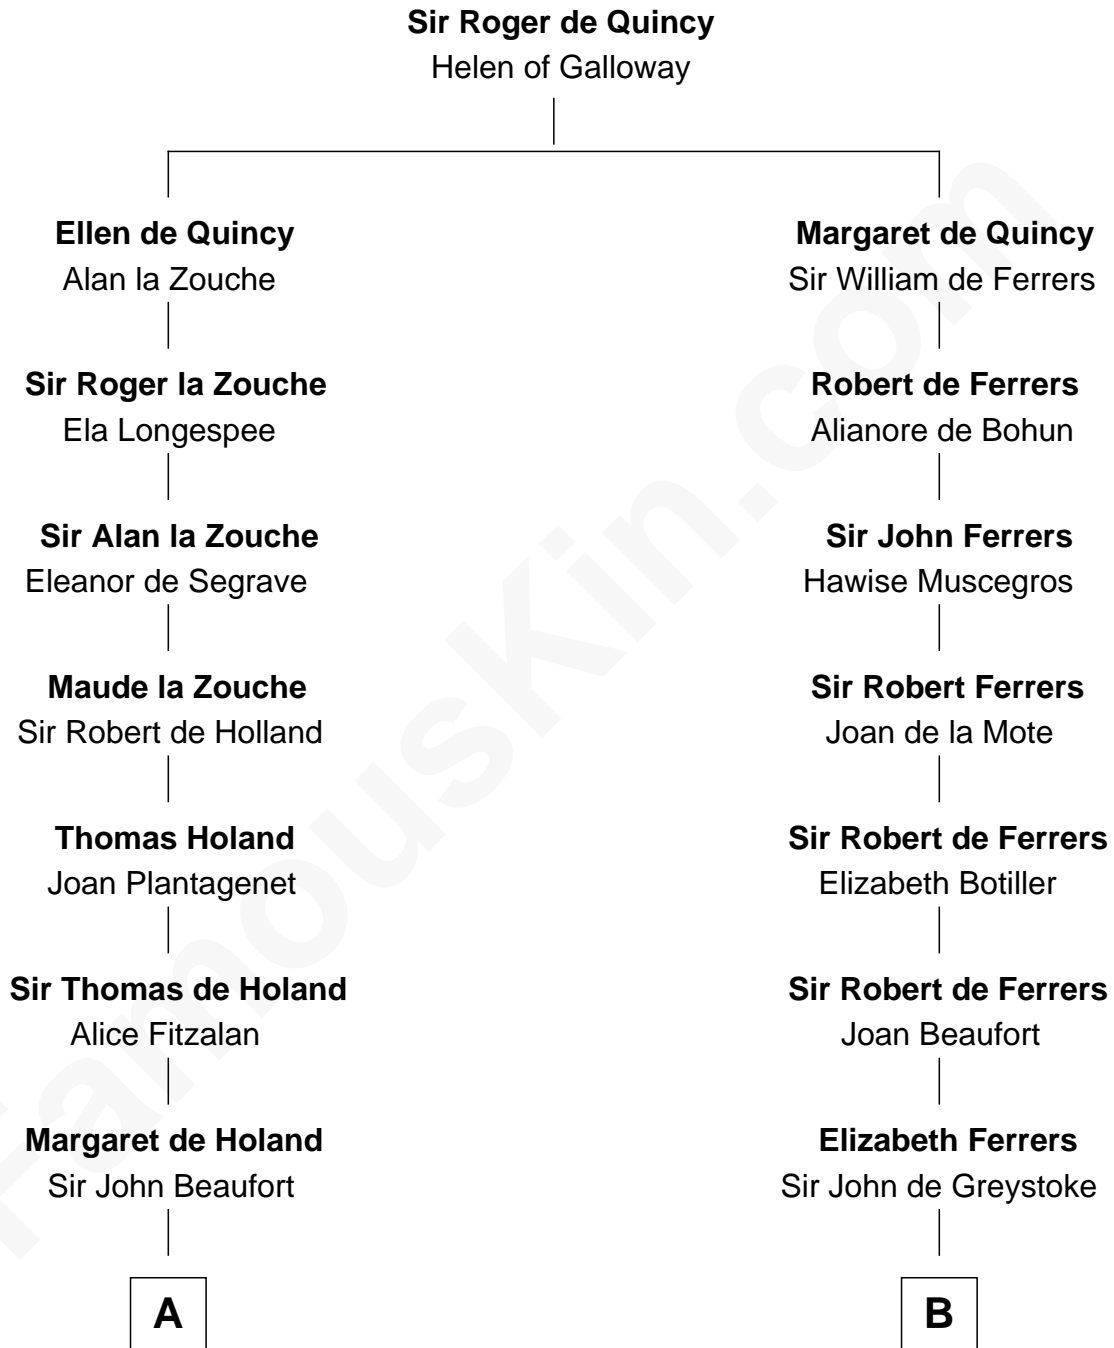

FamousKin.com

Relationship Chart of Noel Coward

Playwright, Actor, and Songwriter

18th cousin 2 times removed of

Robert Treat Paine

Signer of the Declaration of Independence

C

Henry Veitch
Margaret Harrison

Henry Gordon Veitch
Mary Kathleen Synch

Violet Agnes Veitch
Arthur Sabin Coward

Noel Coward
Playwright, Actor, and Songwriter

D

Eunice Treat
Thomas Paine

Robert Treat Paine
Signer of Declaration of Independence