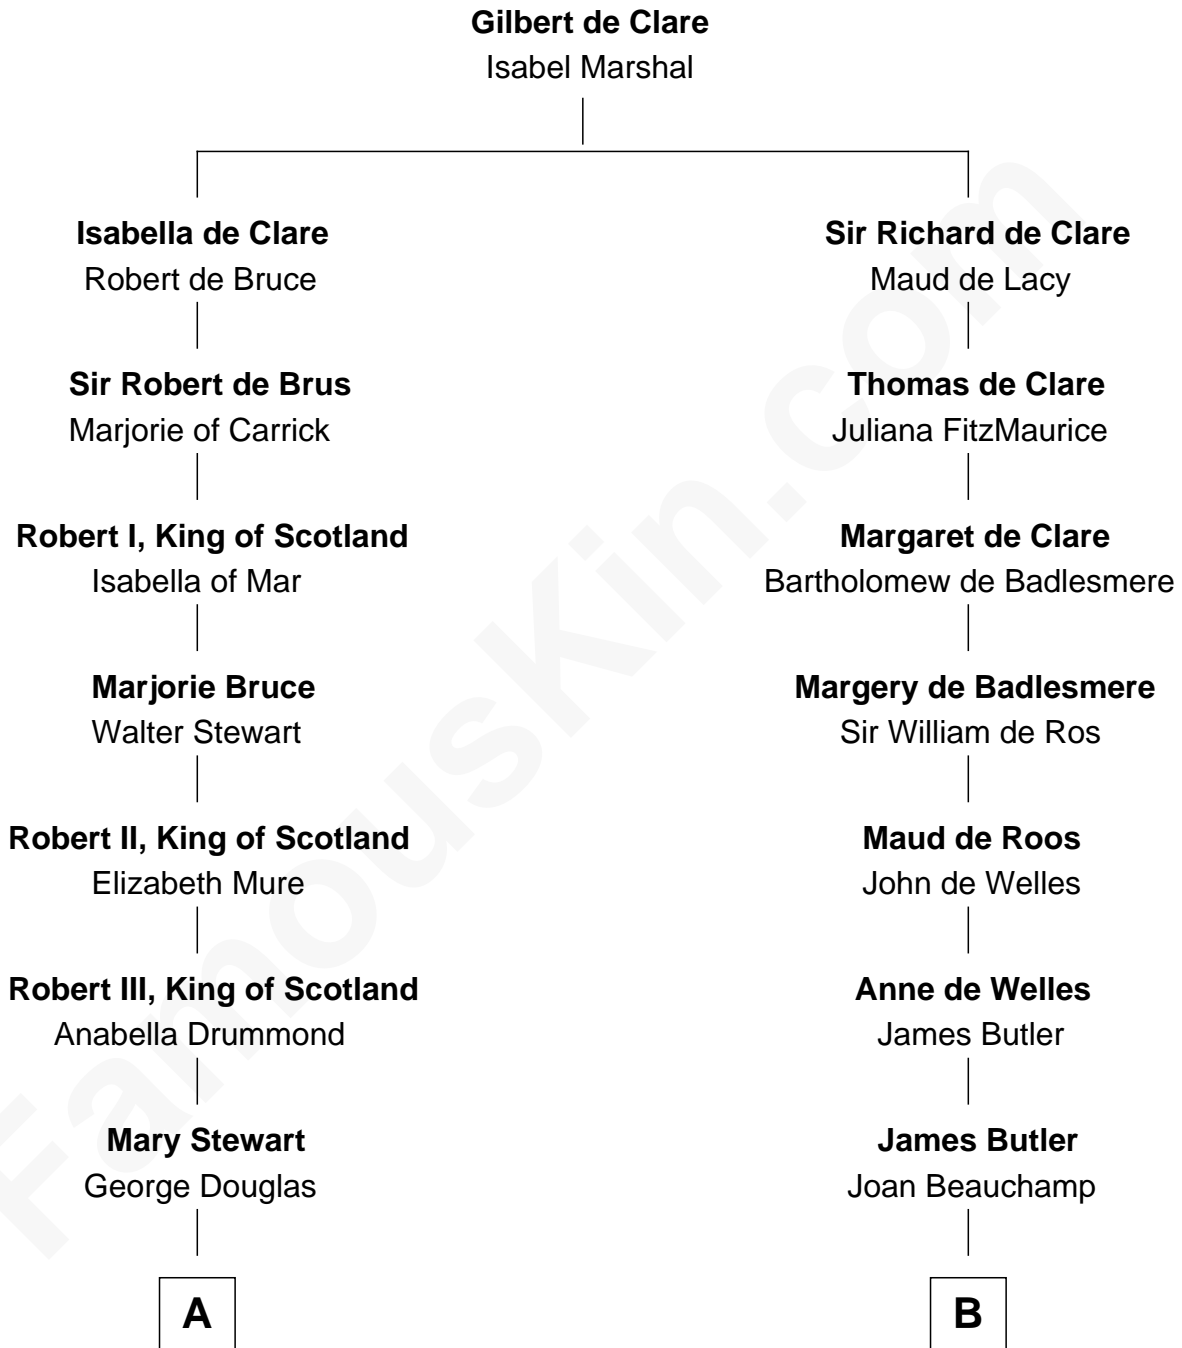

## Relationship Chart of

### Noel Coward

*Playwright, Actor, and Songwriter*

18th cousin 2 times removed of

### William Floyd

*Signer of the Declaration of Independence*

**C**

**Henry Veitch**  
Margaret Harrison

**Henry Gordon Veitch**  
Mary Kathleen Synch

**Violet Agnes Veitch**  
Arthur Sabin Coward

**Noel Coward**  
*Playwright, Actor, and Songwriter*