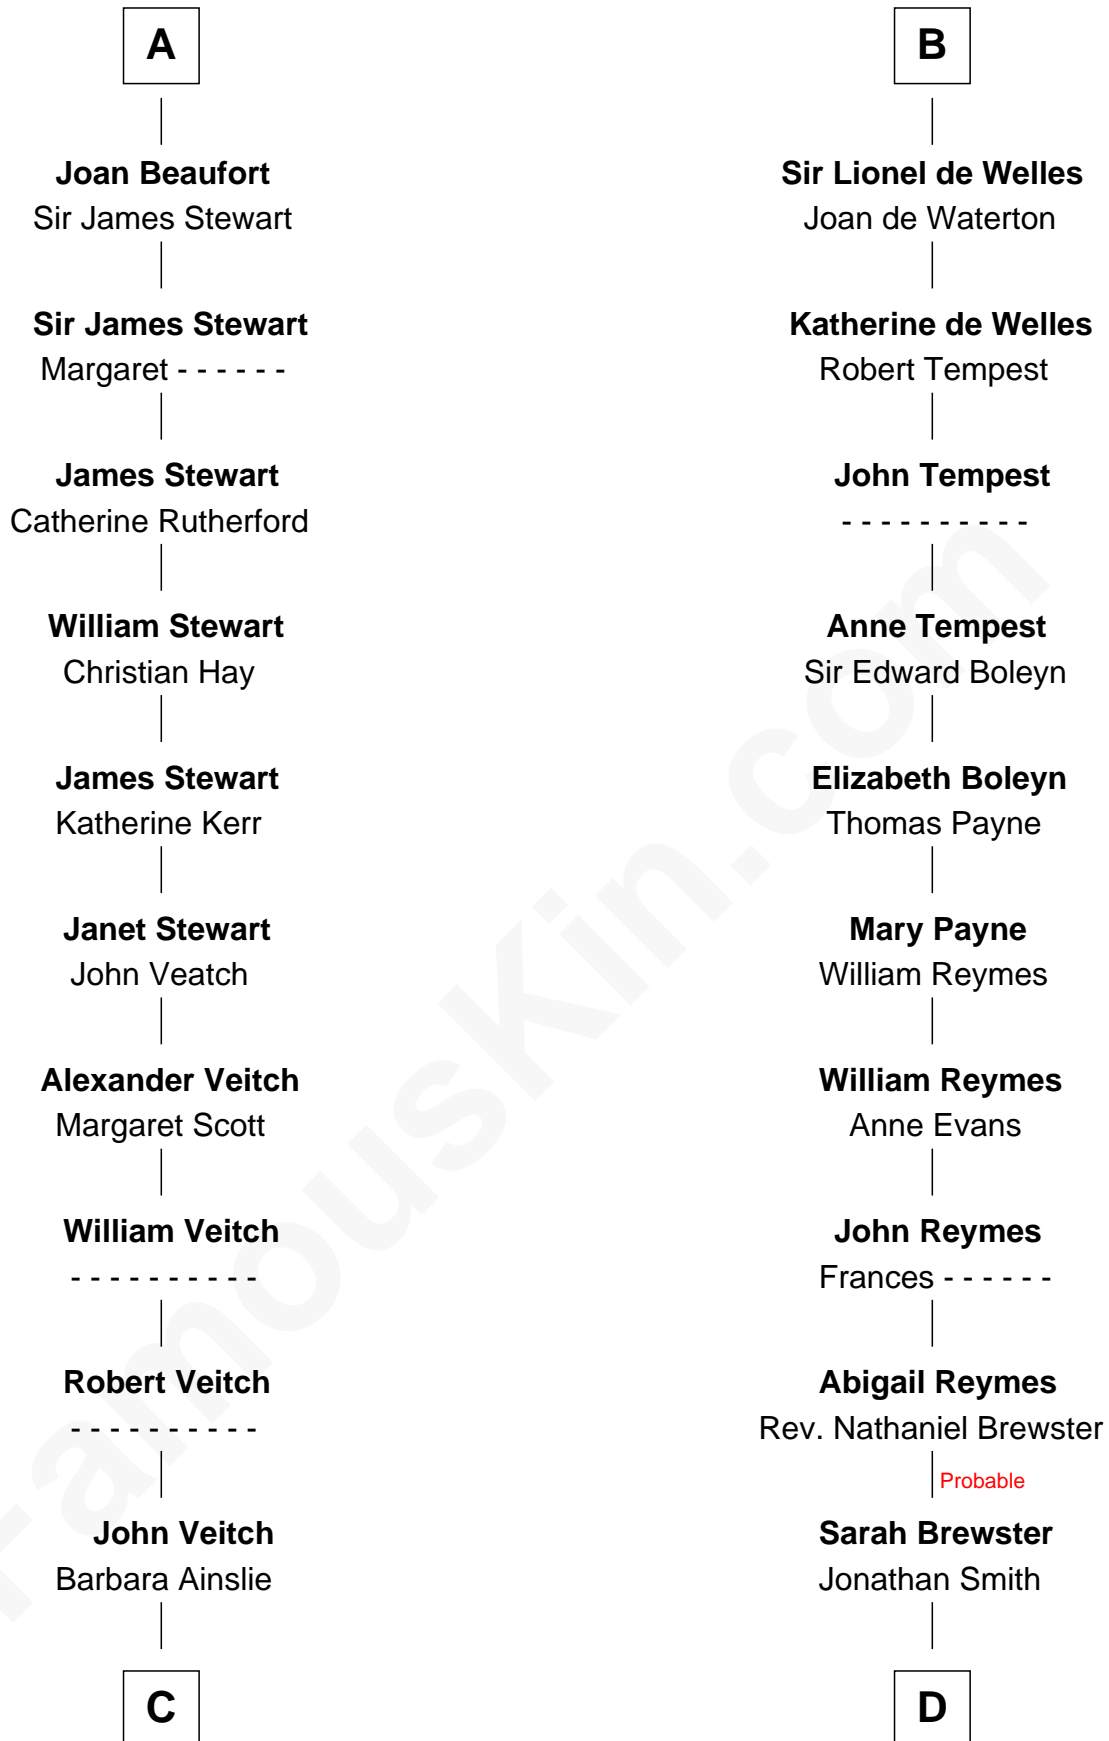

FamousKin.com

Relationship Chart of

Noel Coward

Playwright, Actor, and Songwriter

19th cousin 1 time removed of

William Floyd

Signer of the Declaration of Independence

C

Henry Veitch
Margaret Harrison

Henry Gordon Veitch
Mary Kathleen Synchron

Violet Agnes Veitch
Arthur Sabin Coward

Noel Coward
Playwright, Actor, and Songwriter

D

Jonathan Smith
Elizabeth Platt

Tabitha Smith
Nicholl Floyd