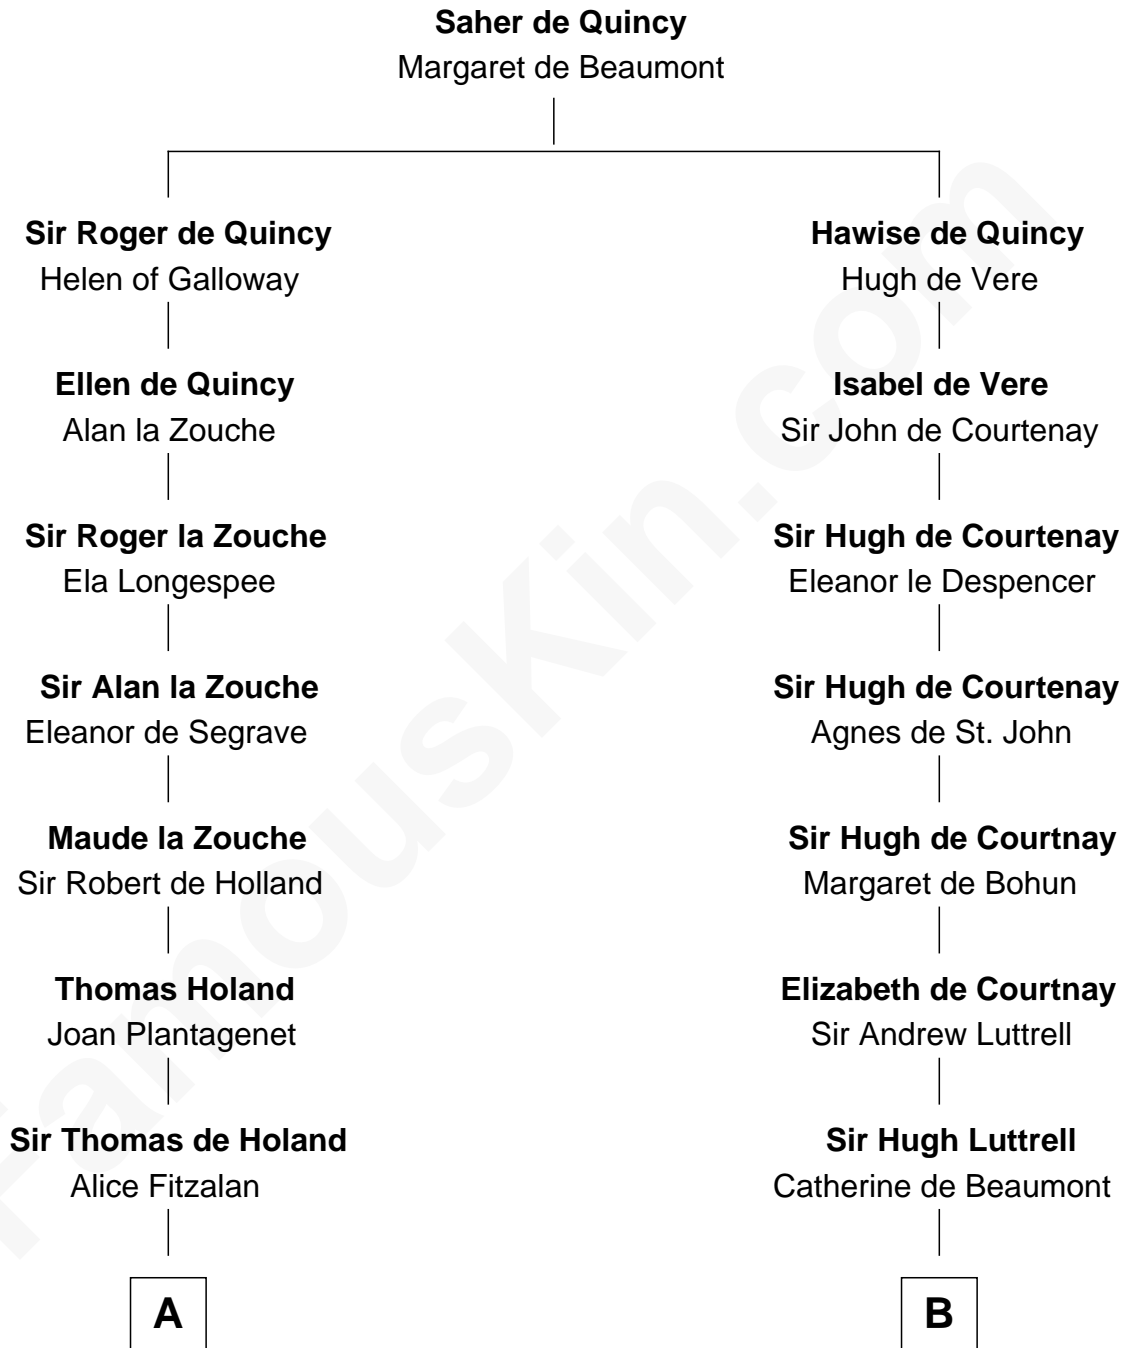

FamousKin.com

Relationship Chart of Noel Coward

Playwright, Actor, and Songwriter

18th cousin 3 times removed of

General William Whipple

Signer of the Declaration of Independence

C

John Veitch
Barbara Ainslie

Henry Veitch
Margaret Harrison

Henry Gordon Veitch
Mary Kathleen Synch

Violet Agnes Veitch
Arthur Sabin Coward

Noel Coward
Playwright, Actor, and Songwriter

D

William Whipple
Mary Cutts

General William Whipple
Signer of Declaration of Independence