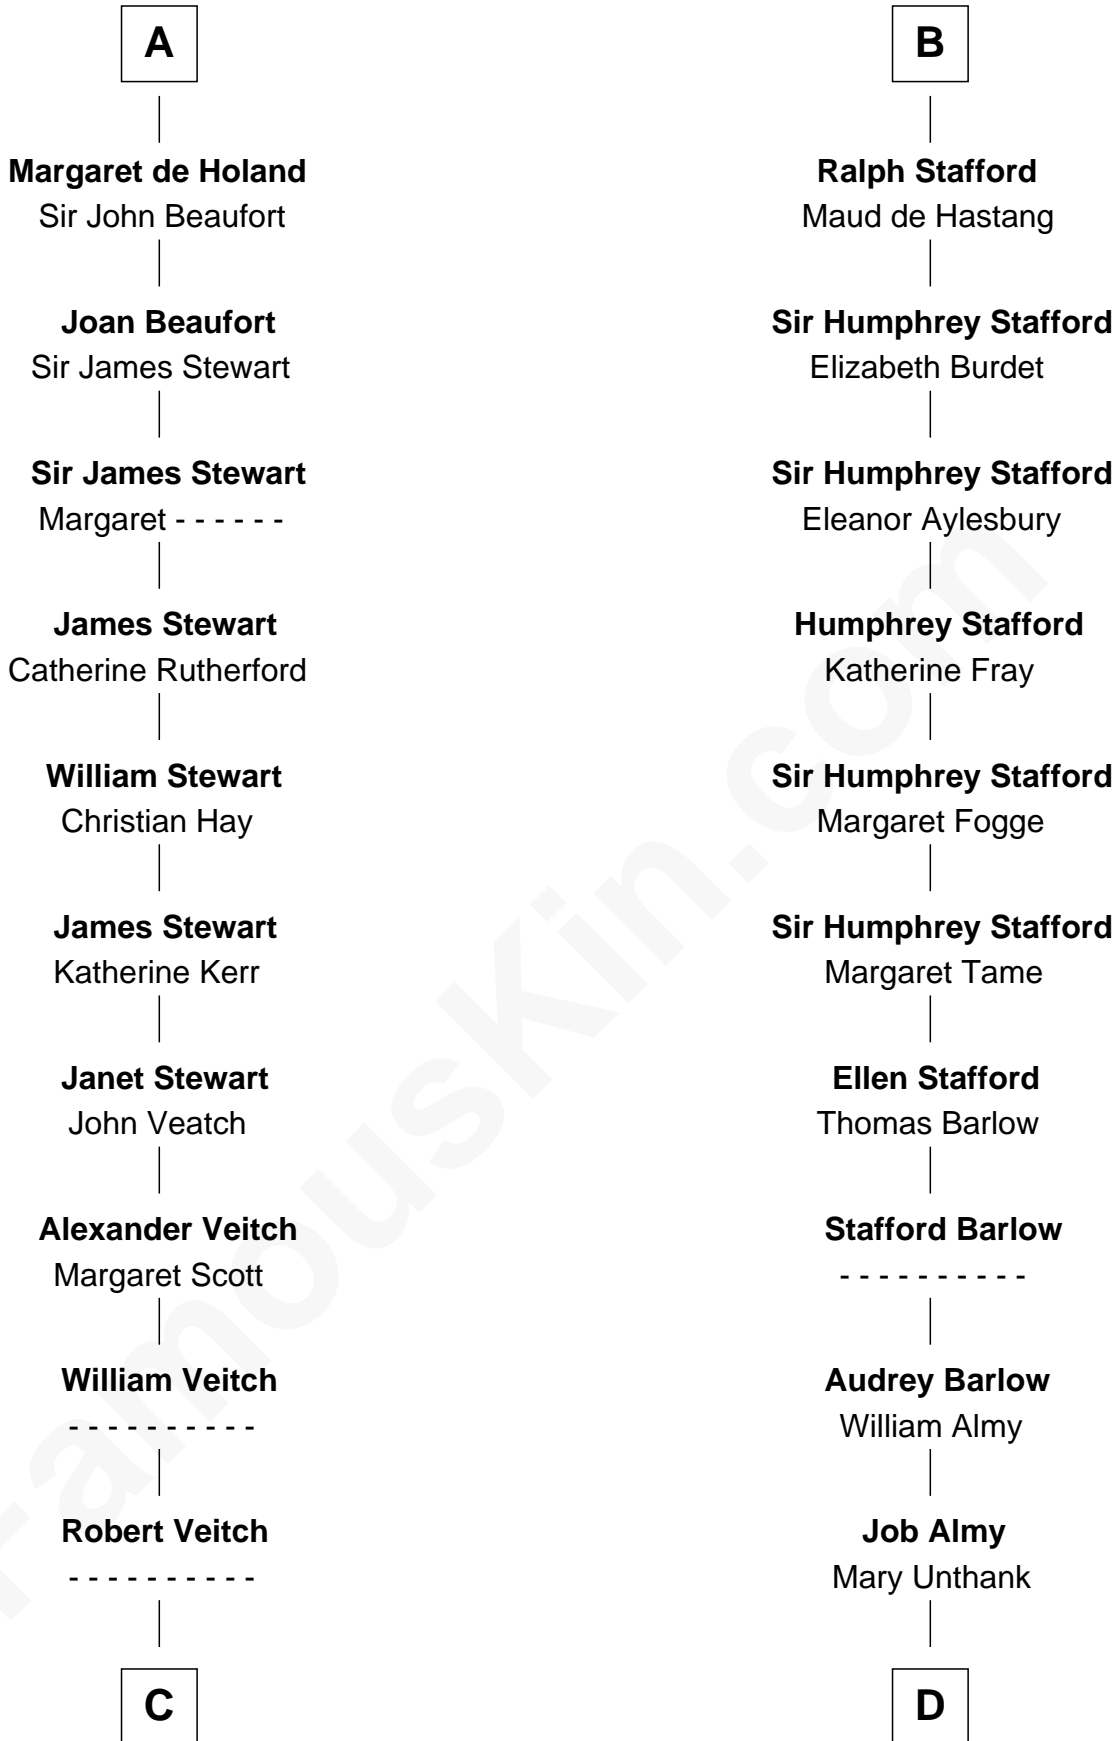

FamousKin.com

Relationship Chart of

Noel Coward

Playwright, Actor, and Songwriter

20th cousin 1 time removed of

Robert Townsend

Member of the Culper Spy Ring during the American Revolution

C

John Veitch
Barbara Ainslie

Henry Veitch
Margaret Harrison

Henry Gordon Veitch
Mary Kathleen Synch

Violet Agnes Veitch
Arthur Sabin Coward

Noel Coward
Playwright, Actor, and Songwriter

D

Audrey Almy
James Townsend

Jacob Townsend
Phoebe Seaman

Samuel Townsend
Sarah Stoddard

Robert Townsend
Spy known as "Culper Jr."