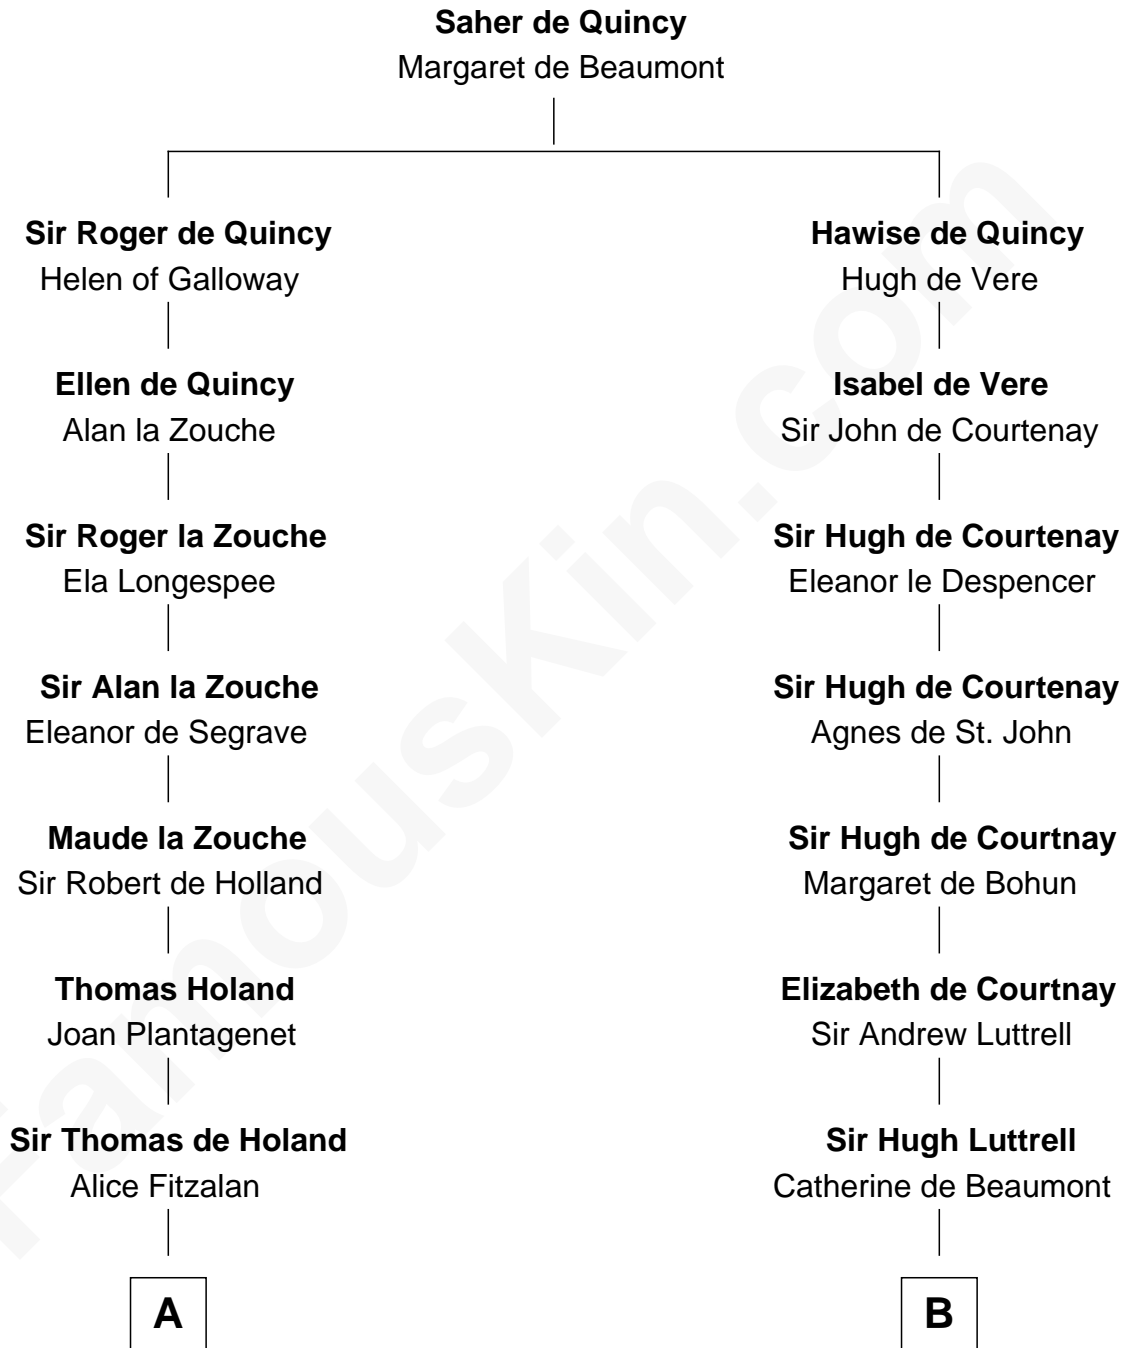

FamousKin.com

Relationship Chart of

Noel Coward

Playwright, Actor, and Songwriter

17th cousin 4 times removed of

Caleb Brewster

Member of the Culper Spy Ring during the American Revolution

C

—
John Veitch

Barbara Ainslie

—
Henry Veitch

Margaret Harrison

—
Henry Gordon Veitch

Mary Kathleen Synch

—
Violet Agnes Veitch

Arthur Sabin Coward