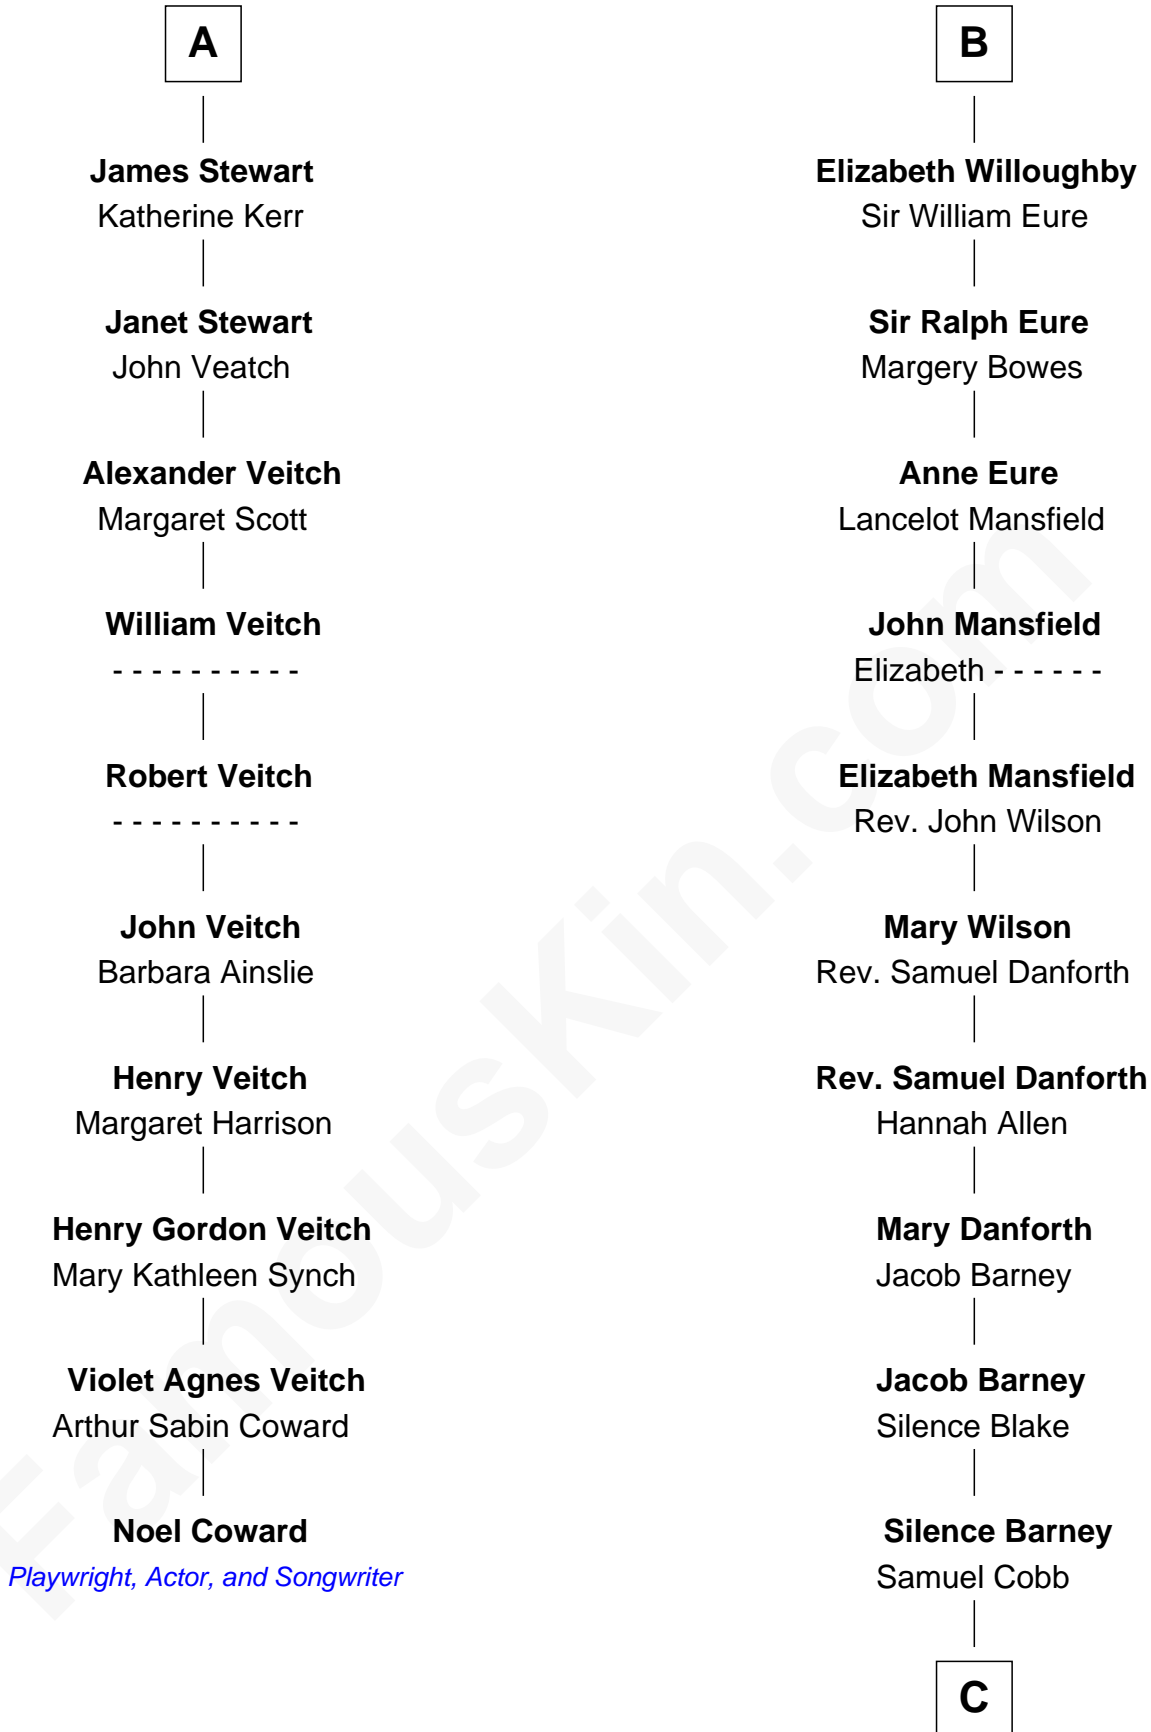

FamousKin.com

Relationship Chart of

Noel Coward

Playwright, Actor, and Songwriter

16th cousin 5 times removed of

Sandra Day O'Connor

First Female U.S. Supreme Court Justice

C

Lettice Carlyle Cobb

Luke Day

Hollis Day

Eliza L. Flanders

Henry Clay Day

Alice Edith Hilton

Henry R. Day

Ada Mae Wilkey